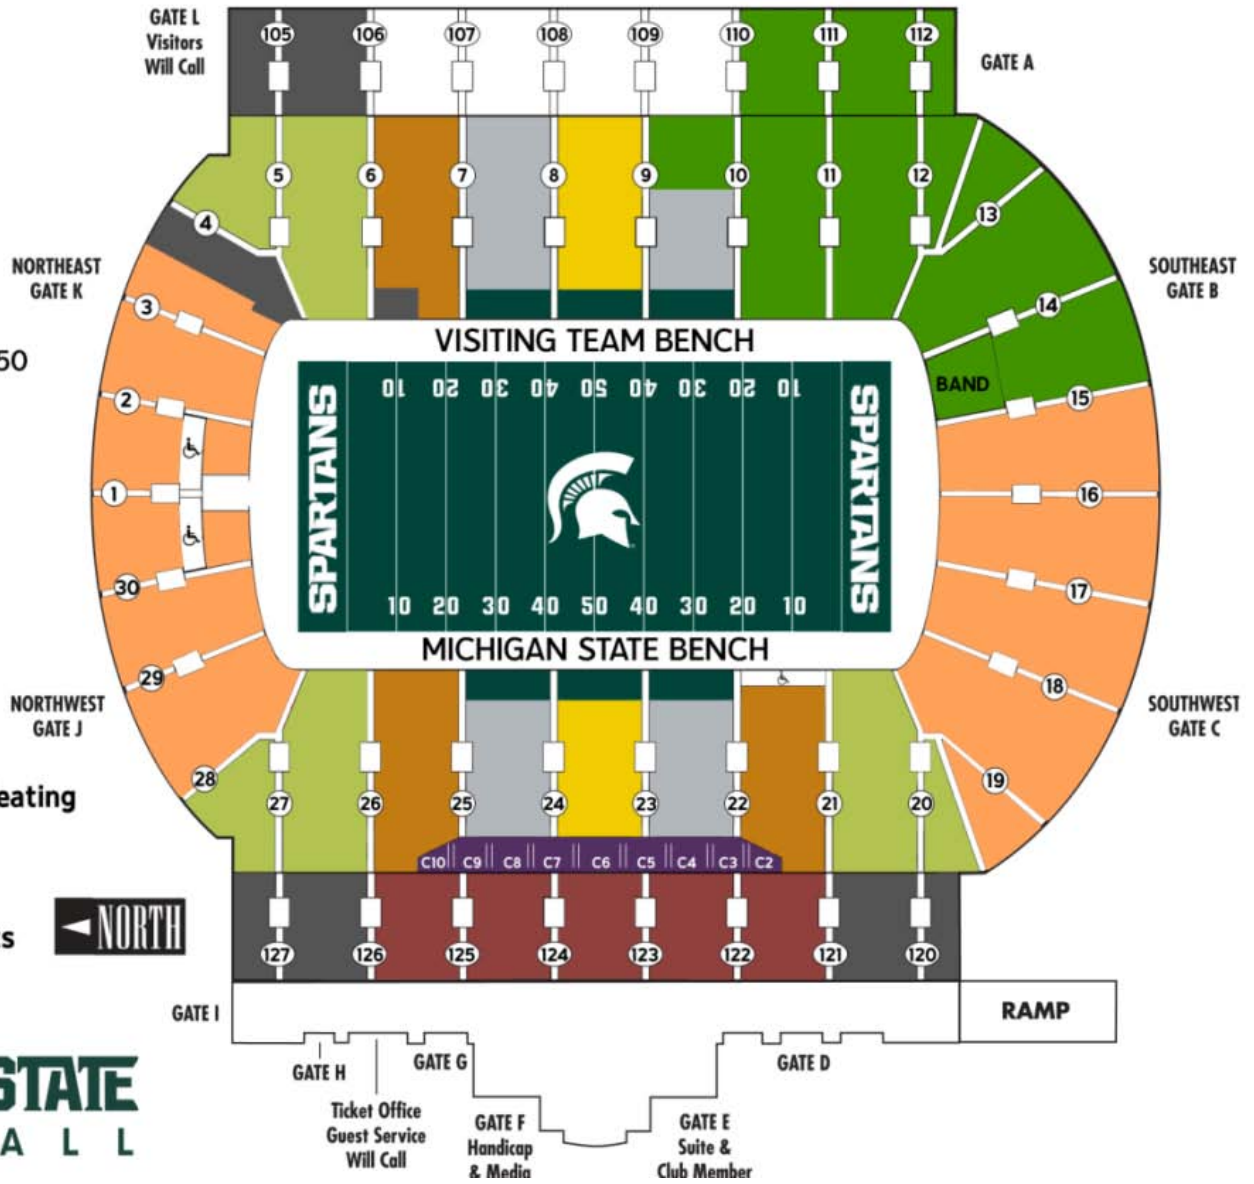

SPARTAN STADIUM SEAT MAP

Scholarship Seating

- Spartan Club
- Sideline Club - $1750
- Zone A - $600
- Zone B - $400
- Zone C - $300
- Zone D - $100
- Zone E - $50
- Zone F - $25

- Non-Scholarship Seating
- Student Section
- Visitors
- Single Game Tickets

MICHIGAN STATE
FOOTBALL