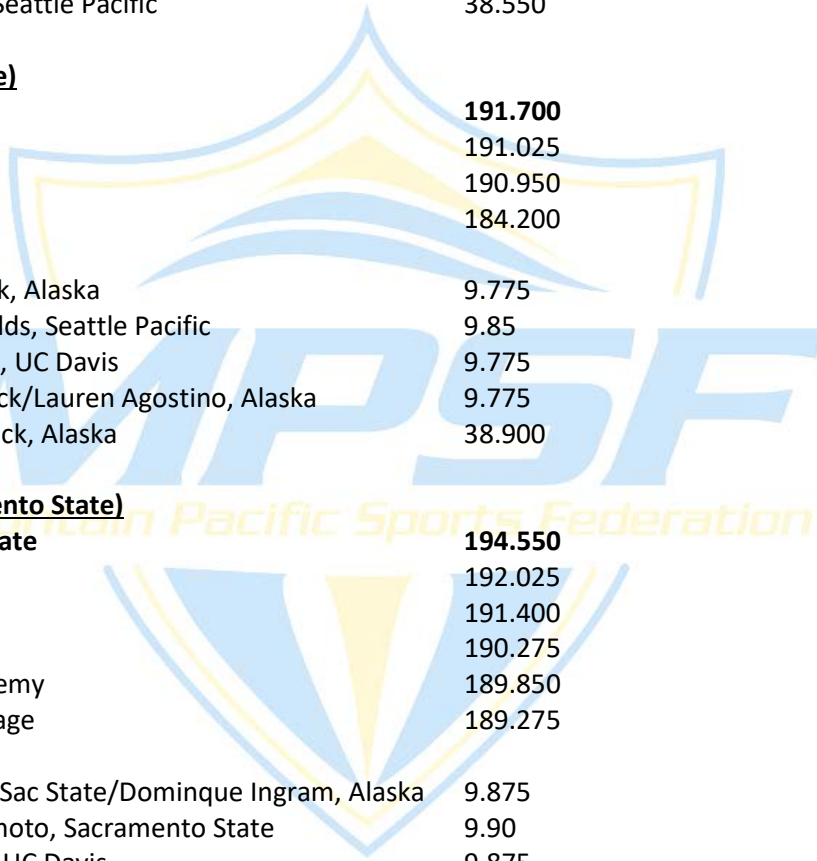

2007 (at Seattle Pacific)

1. Seattle Pacific	193.050
2. UC Davis	192.825
3. Alaska-Anchorage	187.850
4. Air Force	185.575

V- Kristin Bryant, Seattle Pacific/Tanya Ho, UC Davis	9.825
UB-Lida Gehlen, UC Davis	9.825
BB- Sarah Sullivan, Seattle Pacific	9.775
FX- Debra Huss, Seattle Pacific	9.90
AA- Debra Huss, Seattle Pacific	38.550

2006 (at Air Force)

1. Seattle Pacific	191.700
2. UC Davis	191.025
3. Alaska	190.950
4. Air Force	184.200

V- Jessica Portlock, Alaska	9.775
UB- Jaynie Reynolds, Seattle Pacific	9.85
BB- Julia Richards, UC Davis	9.775
FX- Jessica Portlock/Lauren Agostino, Alaska	9.775
AA- Jessica Portlock, Alaska	38.900

2005 (at Sacramento State)

1. Sacramento State	194.550
2. San Jose State	192.025
3. UC Davis	191.400
4. Seattle Pacific	190.275
5. Air Force Academy	189.850
6. Alaska-Anchorage	189.275

V-Nirvana Zaher, Sac State/Dominque Ingram, Alaska	9.875
UB- Alexis Tsurumoto, Sacramento State	9.90
BB- Tiffany Chan, UC Davis	9.875
FX- Stefanie Aeder, Sacramento State	9.80
AA- Nirvana Zaher, Sacramento State	39.025

2004 (at San Jose State)

1. San Jose State	195.925
2. Sacramento State	195.400
3. UC Davis	194.350
4. Alaska-Anchorage	193.750
5. Seattle Pacific	193.050
6. Air Force	192.525

V- Nirvana Zaher, Sacramento State	9.875
UB-Shirla Choy, San Jose State	9.95