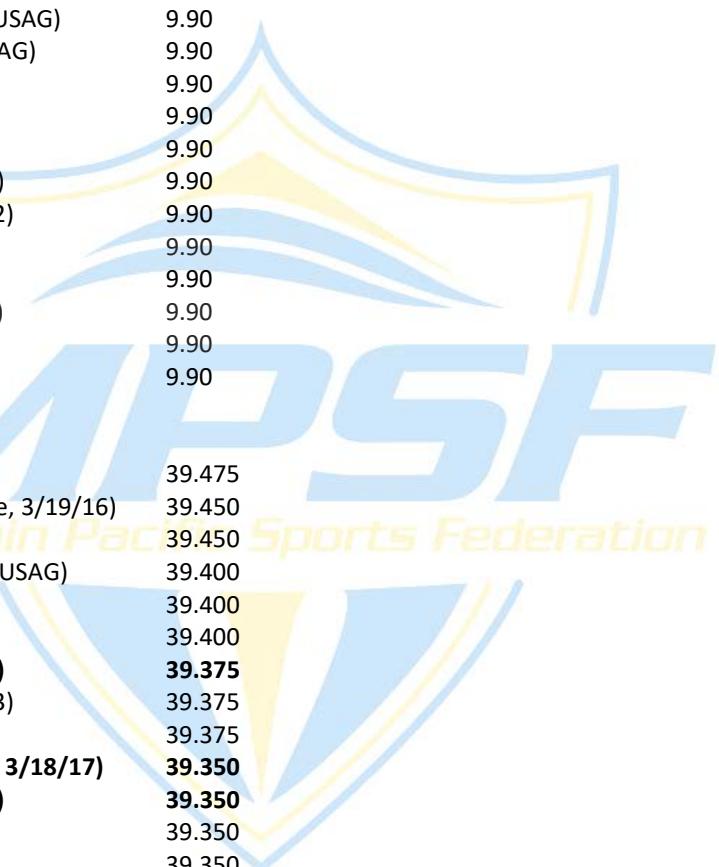

ALL-AROUND (Min. 39.300)

Jessa Liegl (AFA, 3/9/04)	39.475
*Kalliah McCartney (Sac State, 3/19/16)	39.450
Dani Judal (UCD, 3/13/15)	39.450
Maria Hundley (SPU, 4/8/16-USAG)	39.400
*Shirla Choy (SJSU, 3/29/03)	39.400
Laura Frank (AFA, 3/22/03)	39.400
Alexis Brown (UCD, 3/18/17)	39.375
*Dani Albright (SJSU, 3/29/03)	39.375
Dani Albright (SJSU, 3/2/02)	39.375
*Caitlin Soliwoda (Sac State, 3/18/17)	39.350
Alexis Brown (UCD, 2/11/17)	39.350
Maddie Herr (SJSU, 3/11/16)	39.350
Maria Hundley (SPU, 3/7/16)	39.350
Kalliah McCartney (Sac State, 2/19/16)	39.350
Kala DeFrancesco (UCD, 3/13/15)	39.350
Cami Guyer (SJSU, 3/8/15)	39.350
*Binta Coleman (Sac State, 3/20/04)	39.350
Jessa Liegl (AFA, 2/8/04)	39.350
Allison Todd (AFA, 3/14/03)	39.350
Caitlin Soliwoda (SAC, 2/19/17)	39.325
*Lauren Rice (Sac State, 3/19/16)	39.325
Maddie Herr (SJSU, 2/19/16)	39.325
Katie Yamamura (UCD, 3/15/13)	39.325
Katie Yamamura (UCD, 3/1/13)	39.325
*Toni Petersen (Sac State, 3/23/02)	39.325
Alexis Brown (UCD, 2/24/17)	39.300
Alexis Brown (UCD, 2/17/17)	39.300
Kalliah McCartney (Sac State, 1/29/16)	39.300