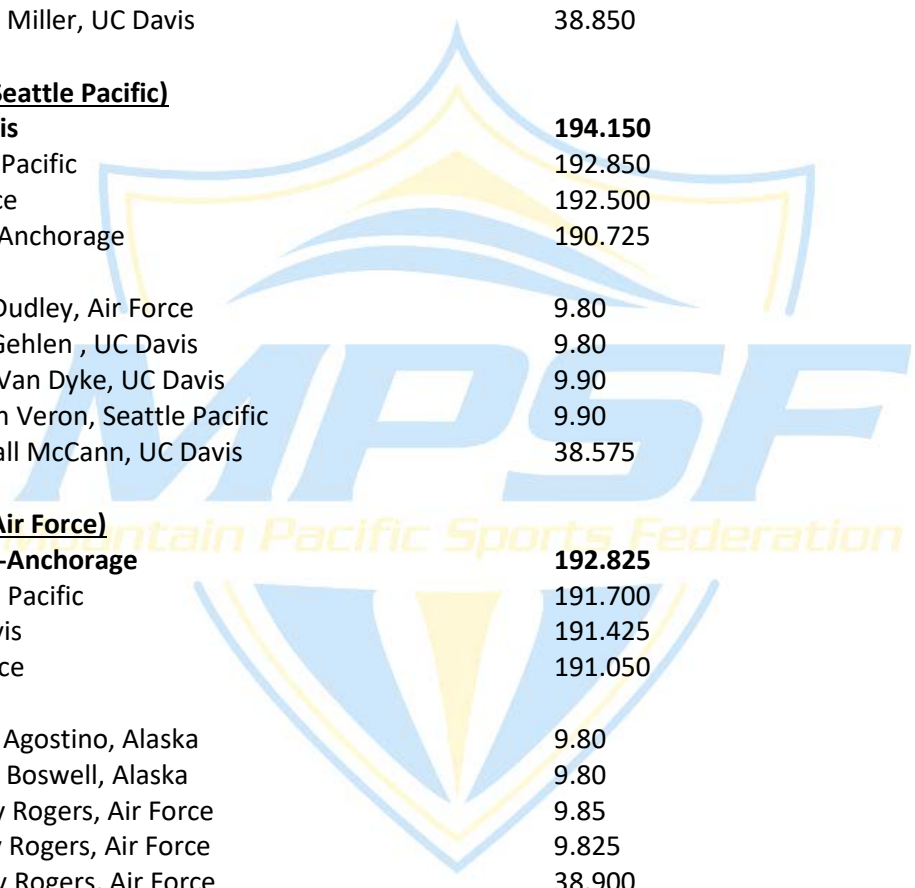

2011 (at Air Force)

1. UC Davis	192.975
2. Air Force	192.225
3. Seattle Pacific	191.250
4. Alaska-Anchorage	190.475

V- Katie Yamamura, UC Davis	9.90
UB- Jessica Rea/Marcy Miller, UC Davis	9.80
BB- Lisa Wong/Brittany Dutton, Air Force	9.775
FX- Kelsey Fullerton, Alaska	9.825
AA- Marcy Miller, UC Davis	38.850

2010 (at Seattle Pacific)

1. UC Davis	194.150
2. Seattle Pacific	192.850
3. Air Force	192.500
4. Alaska-Anchorage	190.725

V- Jenna Dudley, Air Force	9.80
UB- Lida Gehlen , UC Davis	9.80
BB- Erika Van Dyke, UC Davis	9.90
FX- Sherah Veron, Seattle Pacific	9.90
AA- Kendall McCann, UC Davis	38.575

2009 (at Air Force)

1. Alaska-Anchorage	192.825
2. Seattle Pacific	191.700
3. UC Davis	191.425
4. Air Force	191.050

V- Lauren Agostino, Alaska	9.80
UB- Kristy Boswell, Alaska	9.80
BB- Abbey Rogers, Air Force	9.85
FX- Abbey Rogers, Air Force	9.825
AA- Abbey Rogers, Air Force	38.900

2008 (at UC Davis)

1. UC Davis	194.700
2. Seattle Pacific	193.000
3. Alaska-Anchorage	192.825
4. Air Force	192.275

V- Michelle Bobonski/Michelle Kulovitz, UC Davis	9.80
UB- Lida Gehlen , UC Davis	9.90
BB- Christine Tao, UC Davis/Anissa Madrid, Seattle Pac.	9.80
FX- Adee Schoffman, UC Davis/Kelsey Fullerton, Alaska	9.825
AA- Tanya Ho, UC Davis	39.025