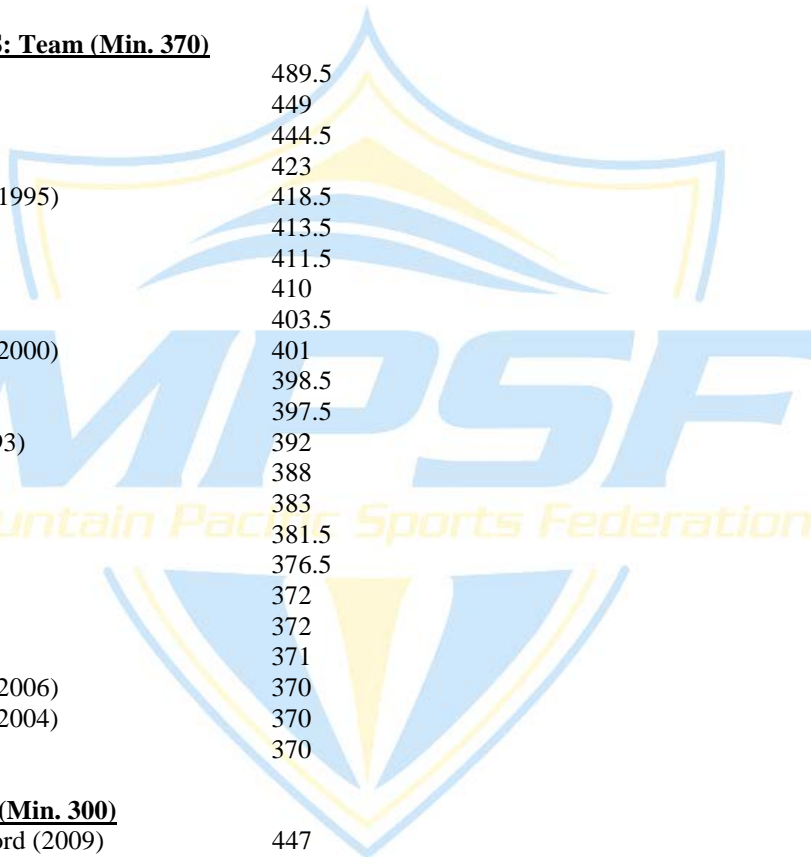

Oliver Heitmann, CSUN (1995)	27
Coley Kyman, CSUN (1993)	27
Joe Nargi, CSUN (2002)	26
Andre Breuer, Hawaii (1998)	26
Scott Stadick, UC Irvine (2017)	25
Antwain Aguiard, Long Beach State (2010)	24
Maulia La Barre, Hawaii (2004)	24
Aaron Harrell, UC Irvine (2006)	23
Dylan Davis, UCSB (2013)	22
Trevor Julian, USC (2000)	22
Ryan Millar, BYU (1999)	22
Jeff Hall, Pacific (1994)	22

TOTAL BLOCKS: Team (Min. 370)

$ BYU (1999)	489.5
BYU (2000)	449
Hawaii (1999)	444.5
*BYU (2010)	423
Long Beach State (1995)	418.5
BYU (1997)	413.5
Hawaii (2000)	411.5
UC Irvine (2009)	410
BYU (2009)	403.5
Long Beach State (2000)	401
BYU (2012)	398.5
Hawaii (2002)	397.5
CS Northridge (1993)	392
BYU (1995)	388
BYU (1998)	383
BYU (2001)	381.5
UCSB (1993)	376.5
Stanford (2007)	372
Pacific (1999)	372
BYU (2004)	371
Long Beach State (2006)	370
Long Beach State (2004)	370
USC (2000)	370

DIGS: Individual (Min. 300)

$ Erik Shoji, Stanford (2009)	447
Tony Ker, UCLA (2008)	368
Erik Shoji, Stanford (2010)	365
Matt Davis, UCLA (2000)	364
Dustin Watten, Long Beach State (2009)	358
Ric Cervantes, Hawaii (2008)	342
Brent Asuka, UC Irvine (2006)	336
Michael Brinkley, UC Irvine (2015)	330
Andy McGuire, UCSB (2010)	322
Ali Keohohou, CSUN (2009)	321
Tony Ker, UCLA (2006)	318
Doug English, CSUN (2003)	318
Brad Goldston, BYU (2000)	318
Luke Morris, USC (2009)	315
Brent Asuka, UC Irvine (2008)	307
Kolby Kanetake, Hawaii (2015)	305
Alfred Reft, Hawaii (2006)	305