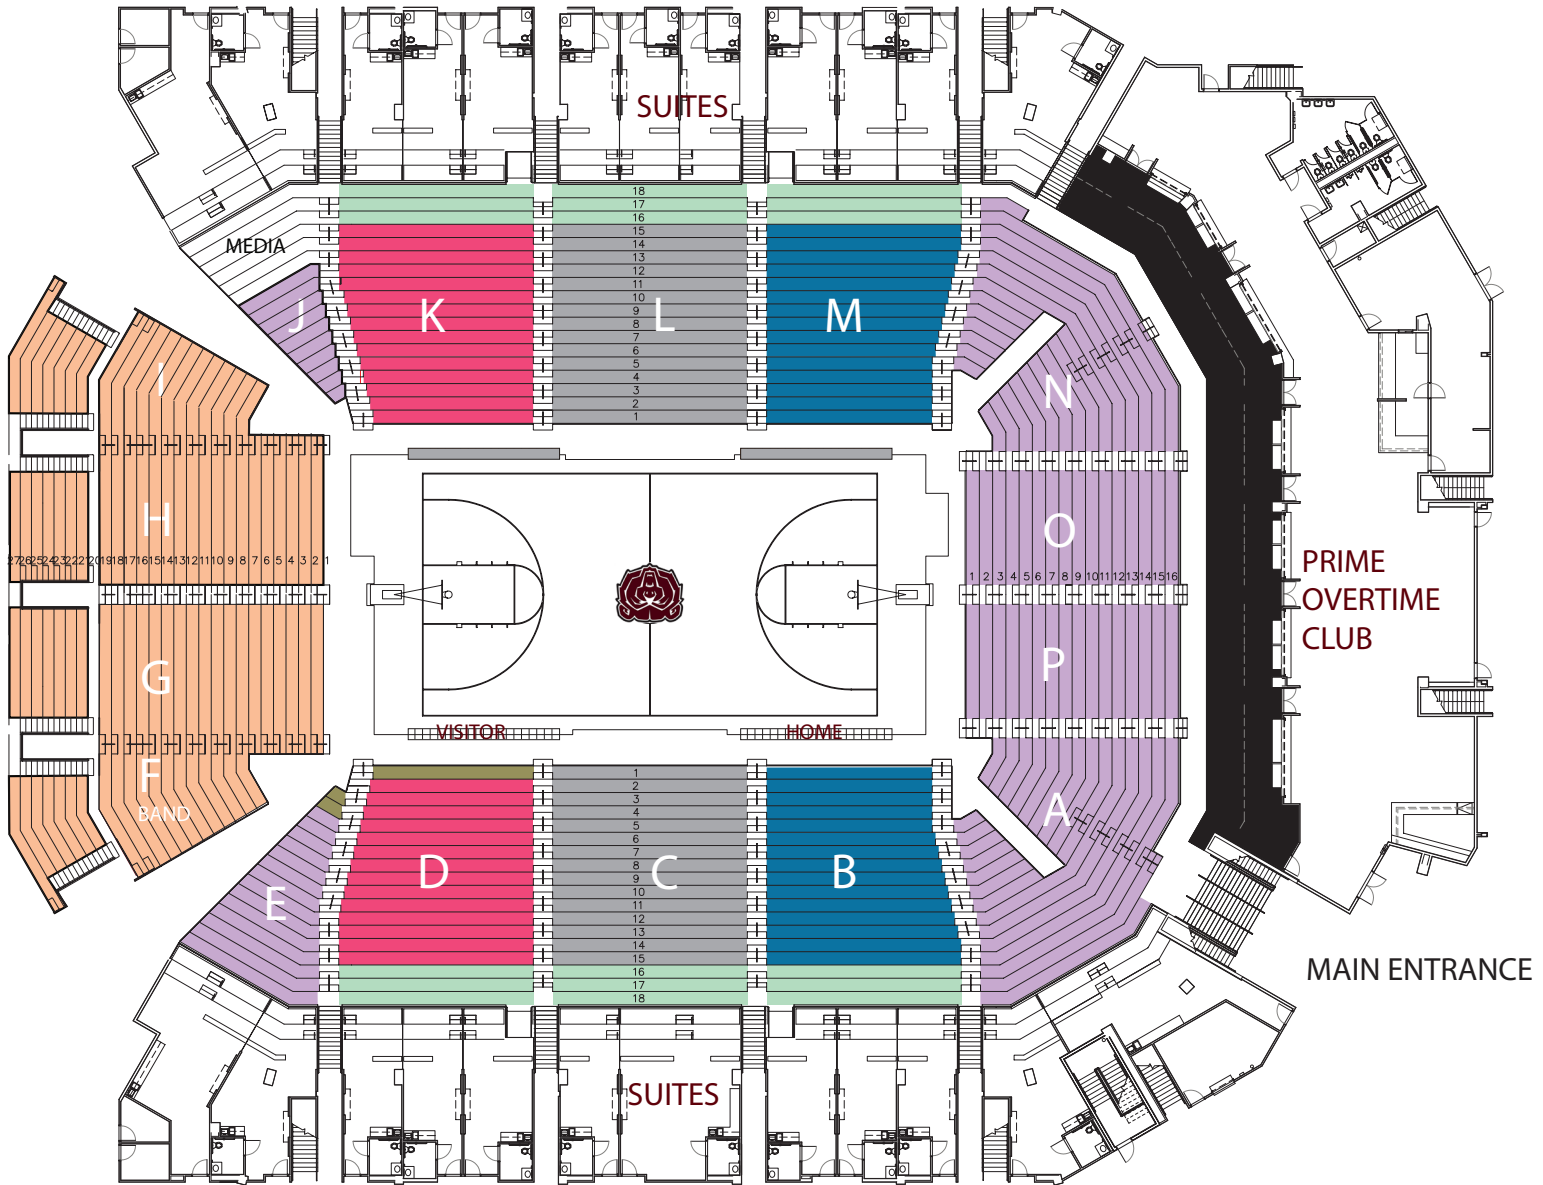

2011-12 Lady Bears Basketball Single Game Tickets

Single Game Ticket Prices

-  Reserved for Season Ticket Holders
-  \$35 per ticket - Dark Blue
-  \$22 per ticket - Pink
-  \$10 per ticket - Purple
-  \$5 per ticket - Peach
-  \$10 Disabled Seating - Light Green
-  Visiting Team Seating - Olive Green

All tickets based on availability