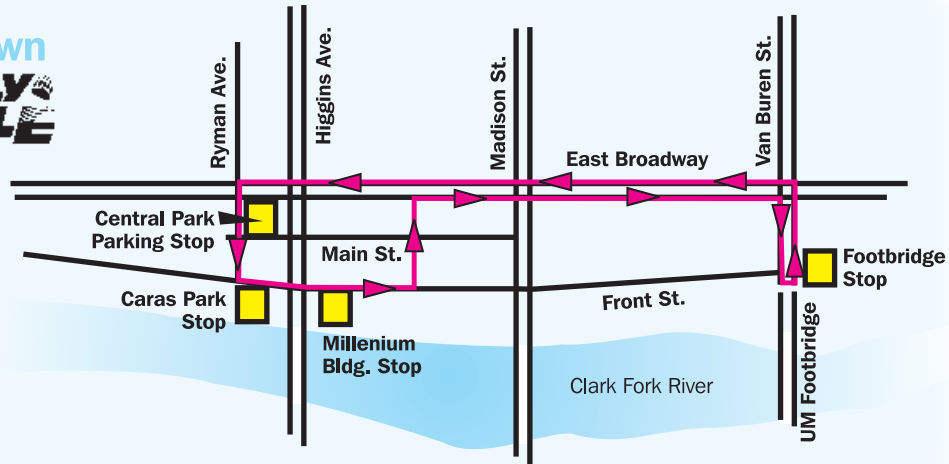

Ride the GRIZZLY SHUTTLE

Park at UM South Campus, East Broadway Lot or downtown Missoula. Round trip shuttle service is \$2 or ride free with a current Griz Card. (Downtown Shuttle is free.) All shuttles provide return trips for 1 hour after the conclusion of the game.

For more information on Grizzly Football parking or shuttles, call 406-243-2233.

Downtown GRIZZLY SHUTTLE

The University of Montana

GRIZZLY FOOTBALL GAME DAY PARKING GUIDE

MONTANA GRIZZLIES