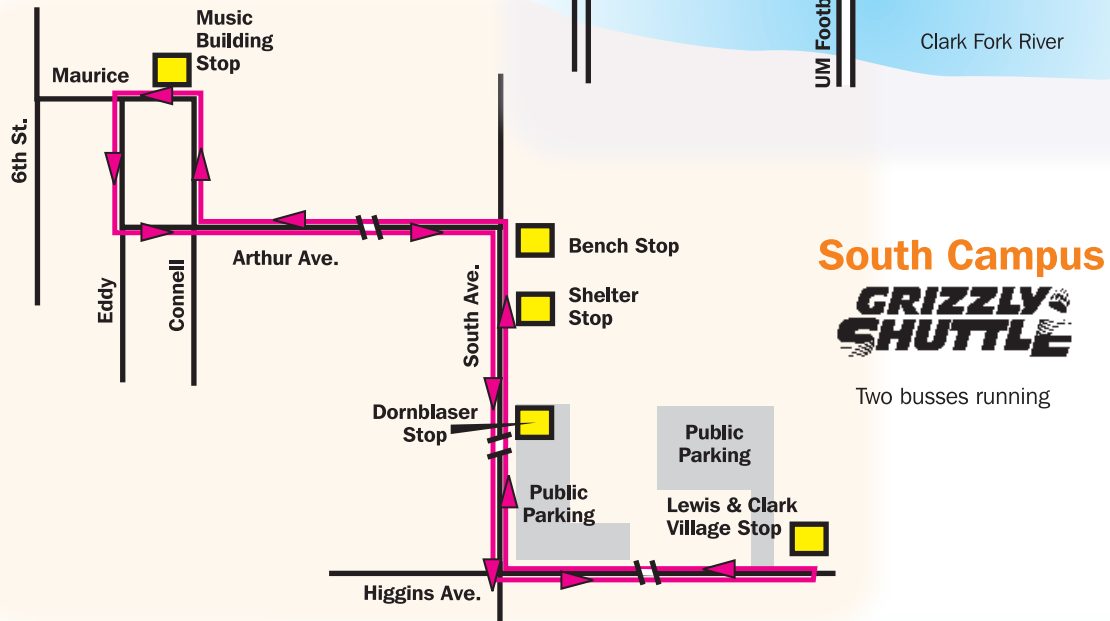

Ride the GRIZZLY SHUTTLE

Park at UM South Campus, East Broadway Lot or downtown Missoula. Round trip shuttle service is \$2 or ride free with a current Griz Card. (Downtown Shuttle is free.) All shuttles provide return trips for 1 hour after the conclusion of the game.

For more information on Grizzly Football parking or shuttles, call 406-243-2233.

Downtown GRIZZLY SHUTTLE

The University of Montana

GRIZZLY FOOTBALL GAME DAY PARKING GUIDE

MONTANA GRIZZLIES