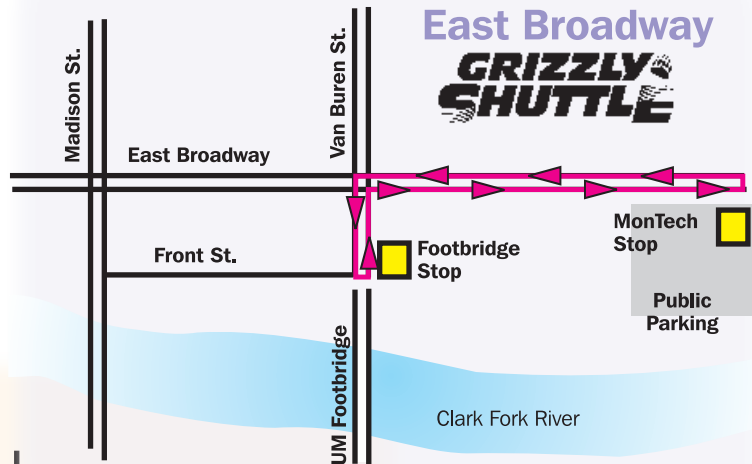

Ride the GRIZZLY SHUTTLE

Park at UM South Campus, East Broadway Lot or downtown Missoula. Round trip shuttle service is \$2 or ride free with a current Griz Card. (Downtown Shuttle is free.) All shuttles provide return trips for 1 hour after the conclusion of the game.