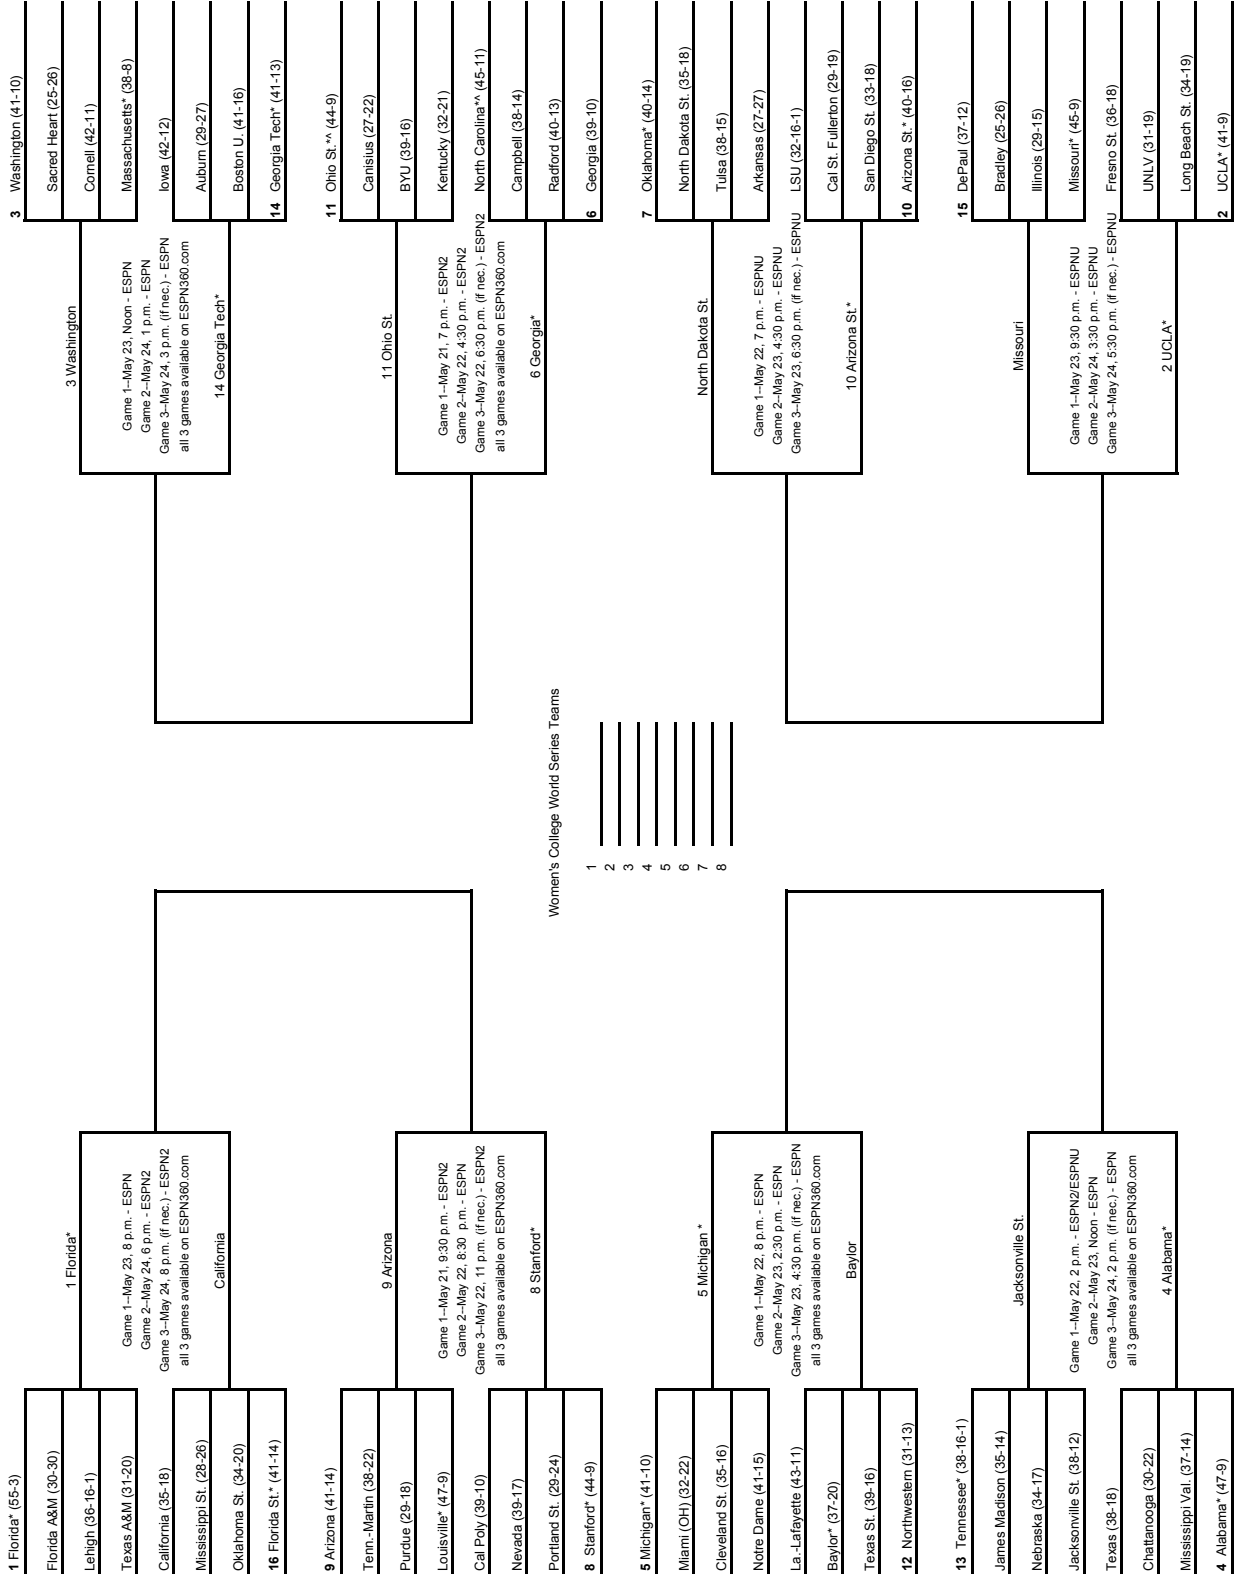

2009 NCAA Division I SOFTBALL CHAMPIONSHIP

REGIONALS
May 15-17

SUPER REGIONALS
May 21-24

SUPER REGIONALS
May 21-24

Women's College World Series Teams

1. 1
2. 2
3. 3
4. 4
5. 5
6. 6
7. 7
8. 8

(May 19, 2009)
Individual Career History

Andee Allen

Year	avg	gp-gs	ab	r	h	2b	3b	hr	rbi	tb	slg%	bb	hbp	so	gdp	ob%	sf	sh	sb-att	po	a	e	fld%
2006	.250	51-50	132	14	33	6	2	2	17	49	.371	11	0	16	0	.303	2	3	9-14	80	147	7	.970
2007	.272	62-62	184	39	50	8	0	1	29	61	.332	21	3	22	1	.356	0	4	13-19	114	112	7	.970
2008	.379	64-64	177	34	67	15	4	1	36	93	.525	16	1	14	0	.433	0	3	12-14	139	102	10	.960
2009	.299	56-56	154	33	46	10	1	1	20	61	.396	27	2	15	0	.408	1	2	11-12	99	92	5	.974
TOTAL	.303	233-232	647	120	196	39	7	5	102	264	.408	75	6	67	1	.379	3	12	45-59	432	453	29	.968

Megan Christopher

Year	avg	gp-gs	ab	r	h	2b	3b	hr	rbi	tb	slg%	bb	hbp	so	gdp	ob%	sf	sh	sb-att	po	a	e	fld%
2008	.194	36-32	62	5	12	2	0	2	9	20	.323	5	2	15	0	.271	1	0	1-1	188	16	3	.986
2009	.287	42-40	94	15	27	3	0	8	27	54	.574	15	2	28	0	.386	3	3	1-2	246	26	5	.982
TOTAL	.250	78-72	156	20	39	5	0	10	36	74	.474	20	4	43	0	.342	4	3	2-3	434	42	8	.983

Stacy Delaney

Year	avg	gp-gs	ab	r	h	2b	3b	hr	rbi	tb	slg%	bb	hbp	so	gdp	ob%	sf	sh	sb-att	po	a	e	fld%
2008	.000	2-1	0	0	0	0	0	0	0	0	.000	1	0	0	0	1.000	0	0	0-0	2	34	0	1.000
2009	.000	0-0	0	0	0	0	0	0	0	0	.000	0	0	0	0	.000	0	0	0-0	1	26	1	.964
TOTAL	.000	2-1	0	0	0	0	0	0	0	0	.000	1	0	0	0	1.000	0	0	0-0	3	60	1	.984

Year	era	w-l	app	gs	cg	sho	sv	ip	h	r	er	bb	so	2b	3b	hr	bf	bavg	wp	hbp	bk	sfa	sha
2008	2.01	20-4	37	29	18	9/0	2	181.1	150	72	52	41	178	13	2	17	760	.220	4	12	1	6	19
2009	1.38	15-3	26	21	8	6/3	1	122.0	85	26	24	26	125	11	0	6	485	.194	2	8	0	3	10
TOTAL	1.75	35-7	63	50	26	15/3	3	303.1	235	98	76	67	303	24	2	23	1245	.210	6	20	1	9	29

Ashley Fleming

Year	avg	gp-gs	ab	r	h	2b	3b	hr	rbi	tb	slg%	bb	hbp	so	gdp	ob%	sf	sh	sb-att	po	a	e	fld%
2009	.228	41-29	92	20	21	3	0	4	16	36	.391	18	4	22	0	.377	0	1	6-6	231	11	4	.984
TOTAL	.228	41-29	92	20	21	3	0	4	16	36	.391	18	4	22	0	.377	0	1	6-6	231	11	4	.984

Jana Hainey

Year	avg	gp-gs	ab	r	h	2b	3b	hr	rbi	tb	slg%	bb	hbp	so	gdp	ob%	sf	sh	sb-att	po	a	e	fld%
2007	.000	0-0	0	0	0	0	0	0	0	0	.000	0	0	0	0	.000	0	0	0-0	3	12	1	.938
2008	.000	3-3	0	0	0	0	0	0	0	0	.000	0	0	0	0	.000	0	0	0-0	3	11	2	.875
2009	.000	0-0	0	0	0	0	0	0	0	0	.000	0	0	0	0	.000	0	0	0-0	0	9	0	1.000
TOTAL	.000	3-3	0	0	0	0	0	0	0	0	.000	0	0	0	0	.000	0	0	0-0	6	32	3	.927

Year	era	w-l	app	gs	cg	sho	sv	ip	h	r	er	bb	so	2b	3b	hr	bf	bavg	wp	hbp	bk	sfa	sha
2007	3.16	7-5	36	14	2	2/1	3	106.1	111	54	48	24	73	15	2	16	455	.275	3	10	0	1	17
2008	2.25	10-3	24	10	7	0/1	2	87.0	81	38	28	15	81	15	1	8	359	.248	2	3	0	6	8
2009	1.64	7-0	18	8	2	1/4	1	51.1	45	15	12	12	46	10	0	4	212	.238	1	5	0	1	5
TOTAL	2.52	24-8	78	32	11	3/6	6	244.2	237	107	88	51	200	40	3	28	1026	.258	6	18	0	8	30

Katy Koontz

Year	avg	gp-gs	ab	r	h	2b	3b	hr	rbi	tb	slg%	bb	hbp	so	gdp	ob%	sf	sh	sb-att	po	a	e	fld%
2008	.222	11-0	9	2	2	0	0	0	0	2	.222	1	0	5	0	.300	0	0	0-0	8	0	0	1.000
TOTAL	.222	11-0	9	2	2	0	0	0	0	2	.222	1	0	5	0	.300	0	0	0-0	8	0	0	1.000