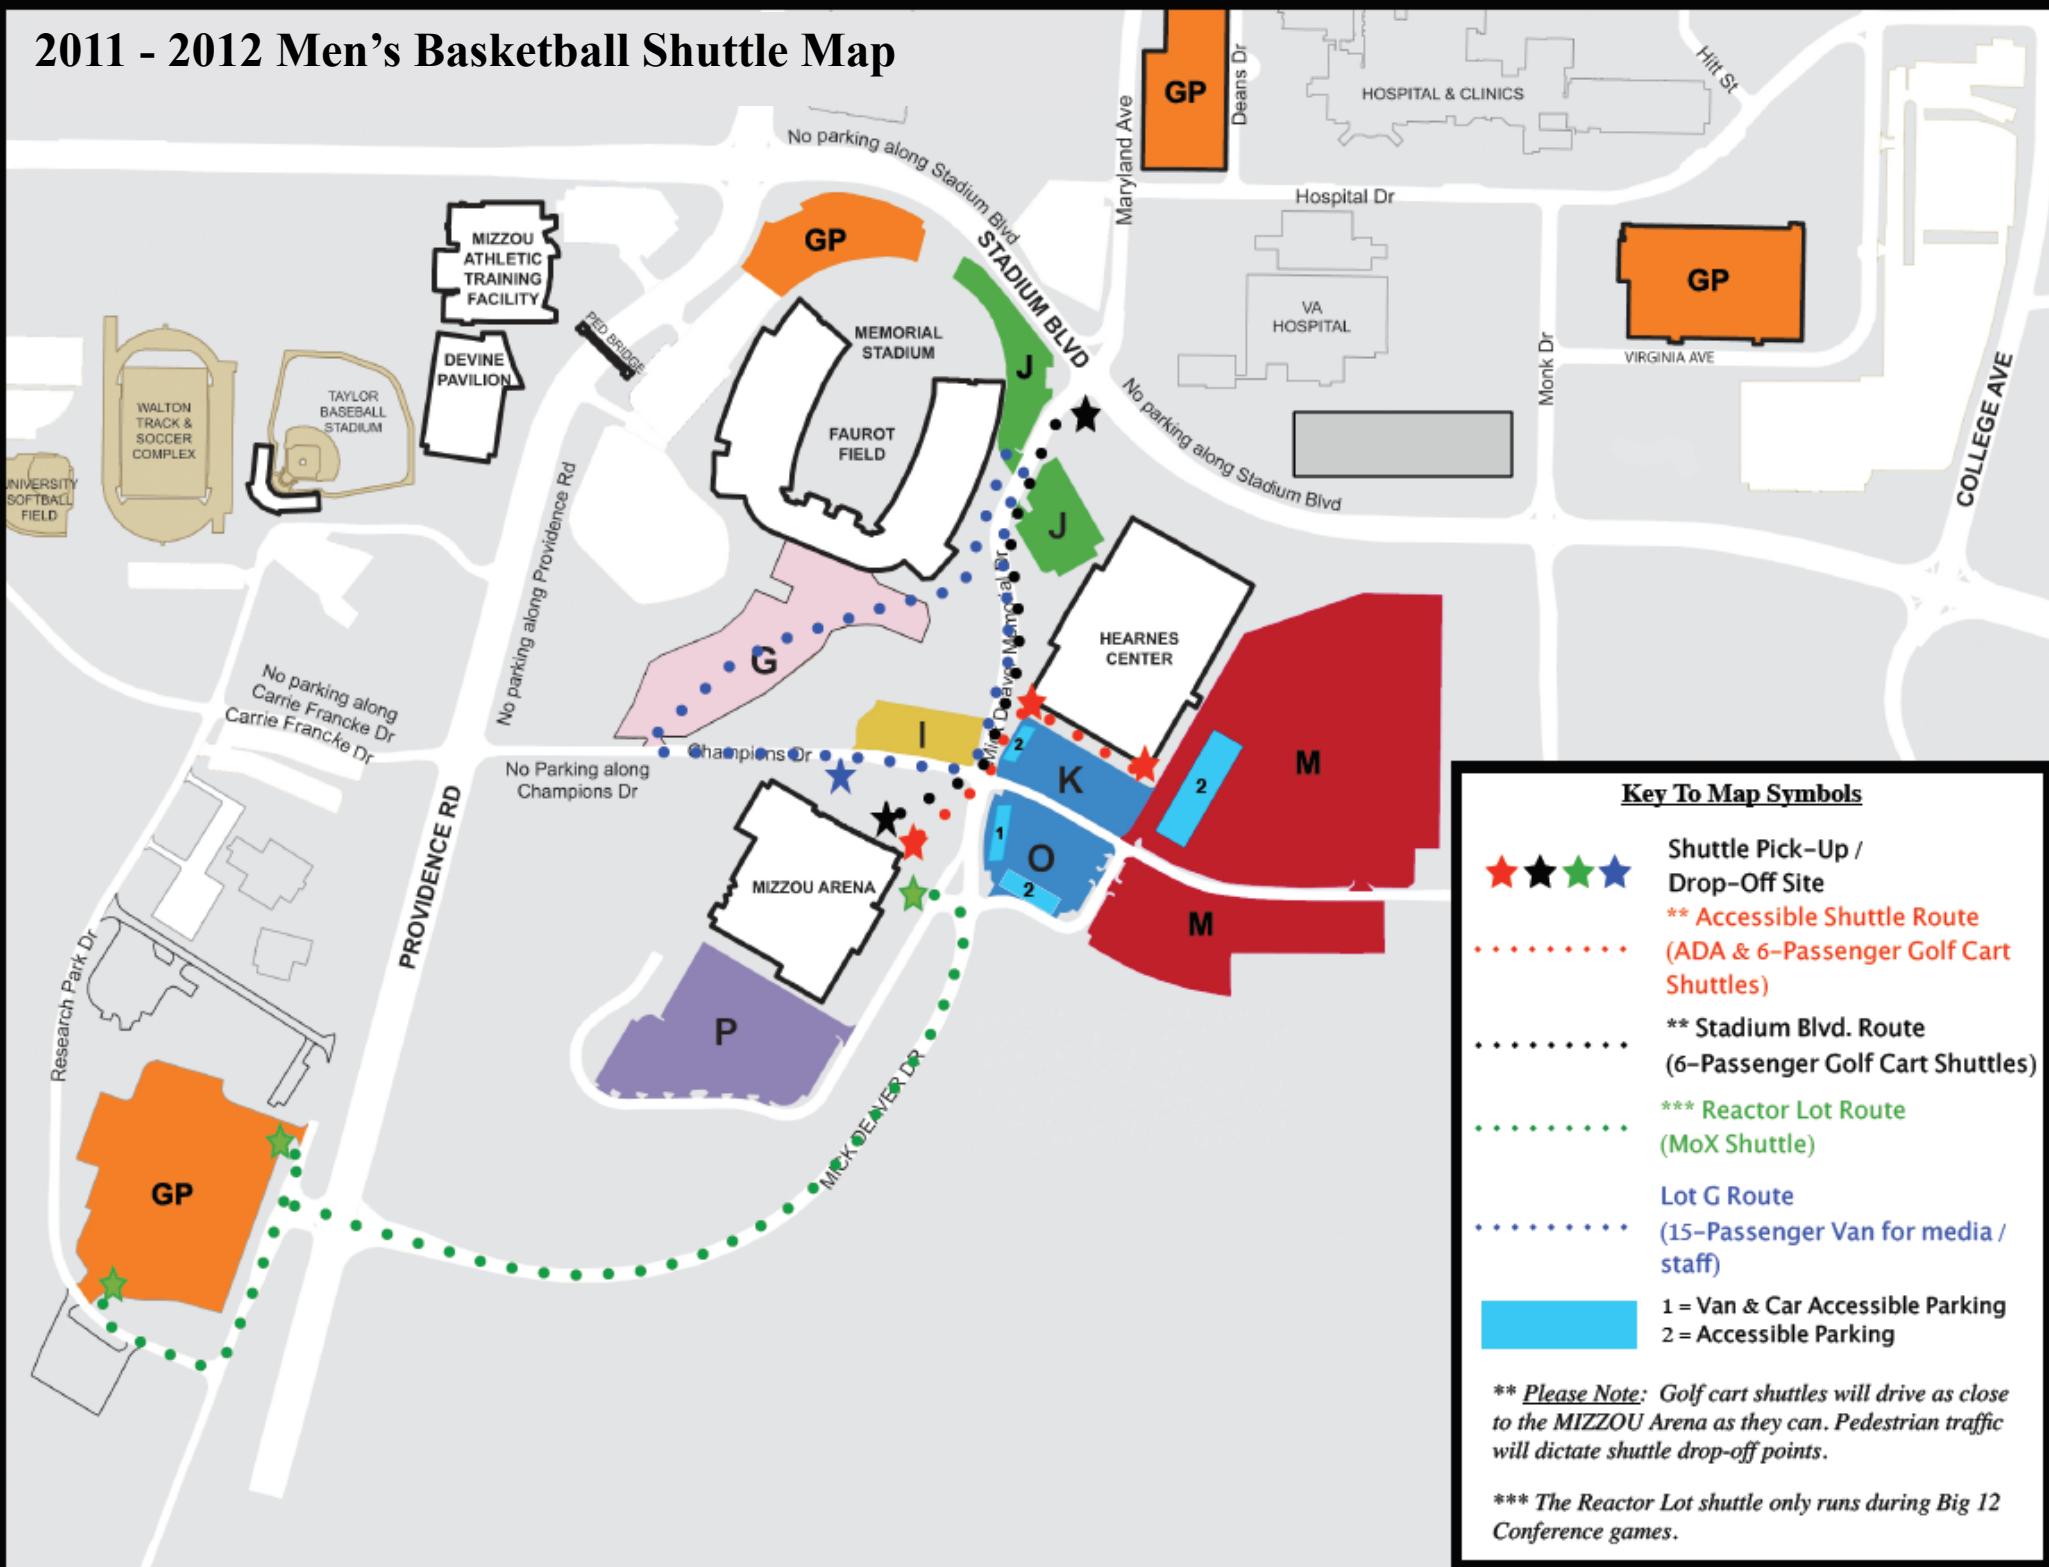

2011 - 2012 Men's Basketball Shuttle Map

Key To Map Symbols

- ★ ★ ★ ★ Shuttle Pick-Up / Drop-Off Site
- ** Accessible Shuttle Route (ADA & 6-Passenger Golf Cart Shuttles)
- ** Stadium Blvd. Route (6-Passenger Golf Cart Shuttles)
- *** Reactor Lot Route (MoX Shuttle)
- Lot G Route (15-Passenger Van for media / staff)
- 1 = Van & Car Accessible Parking
2 = Accessible Parking

**** Please Note:** Golf cart shuttles will drive as close to the MIZZOU Arena as they can. Pedestrian traffic will dictate shuttle drop-off points.

***** The Reactor Lot shuttle only runs during Big 12 Conference games.**