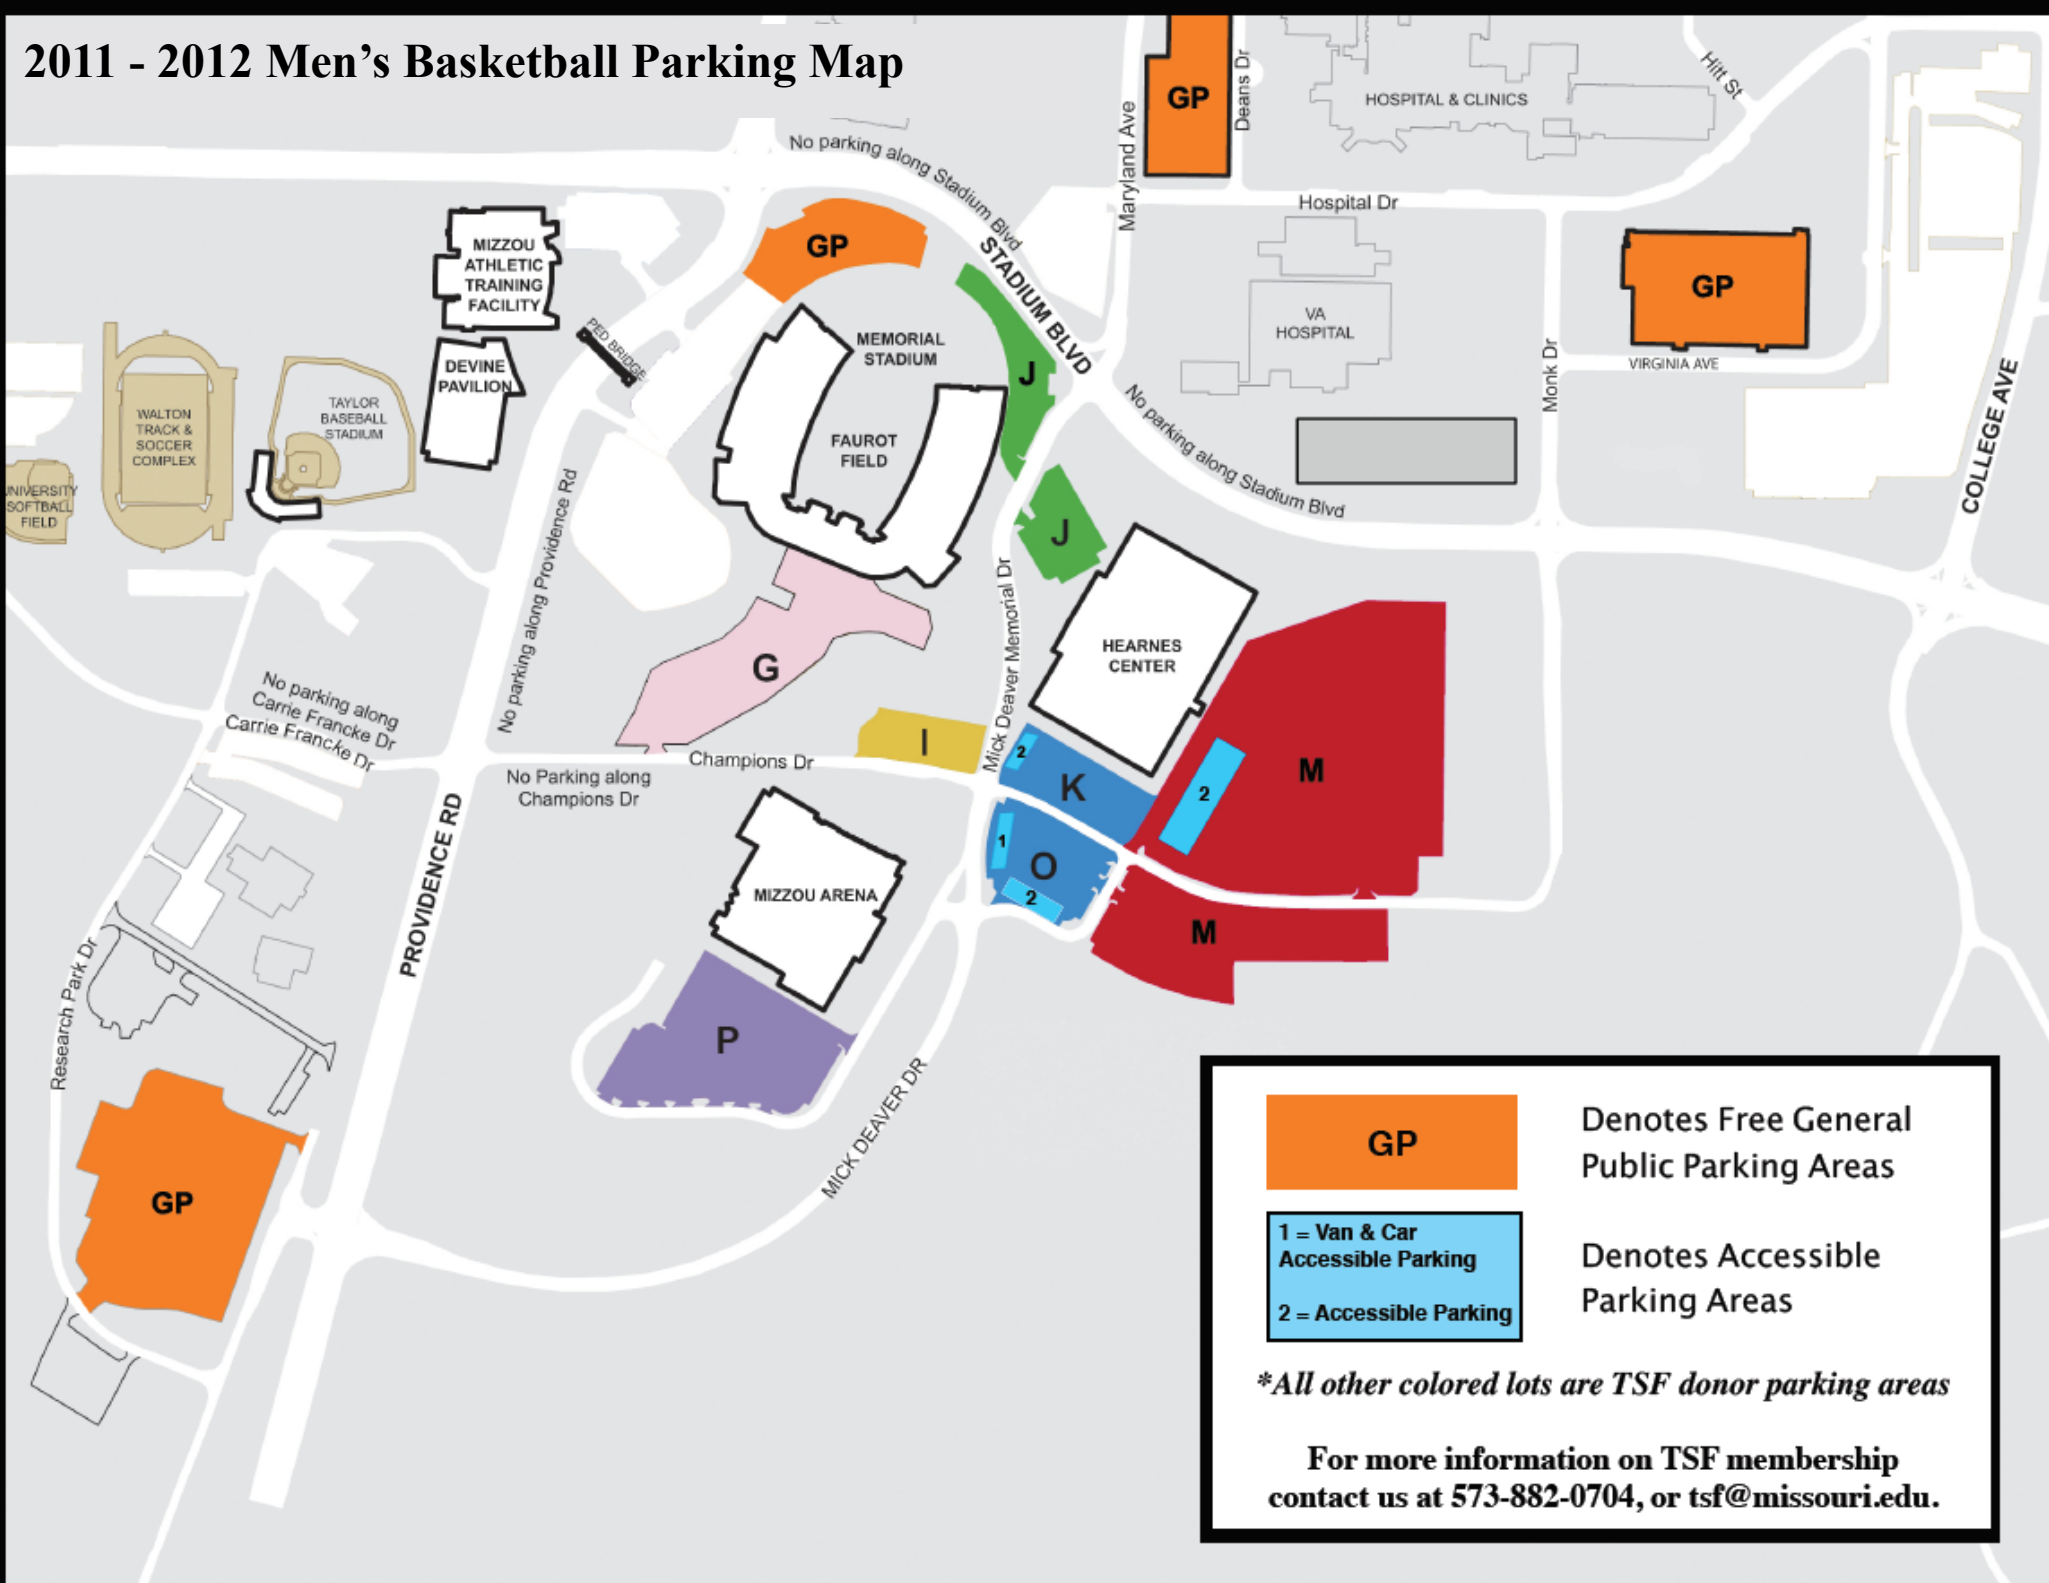

2011 - 2012 Men's Basketball Parking Map

Denotes Free General Public Parking Areas

Denotes Accessible Parking Areas

**All other colored lots are TSF donor parking areas*

For more information on TSF membership contact us at 573-882-0704, or tsf@missouri.edu.