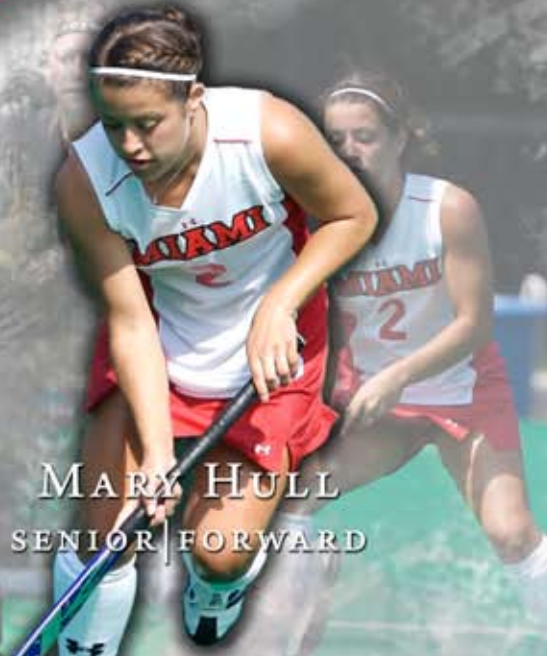

# RED HAWKS

MARY HULL  
SENIOR | FORWARD

KELSEY DEAN  
SENIOR | GOALKEEPER

KATIE BRIGHTWELL  
SENIOR | BACK

MAGGIE MARCUM  
SENIOR | MIDFIELDER / BACK

FIELD HOCKEY  
2009 FAN GUIDE