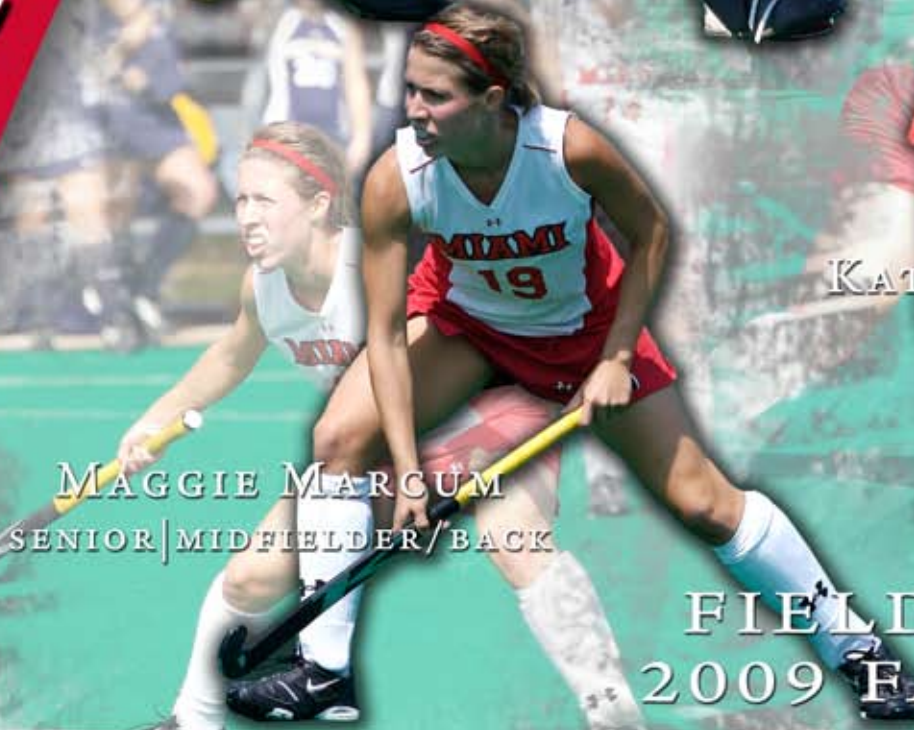

# RED HAWKS

MARY HULL  
SENIOR | FORWARD

KELSEY DEAN  
SENIOR | GOALKEEPER

KATIE BRIGHTWELL  
SENIOR | BACK

MAGGIE MARCUM  
SENIOR | MIDFIELDER / BACK

FIELD HOCKEY  
2009 FAN GUIDE