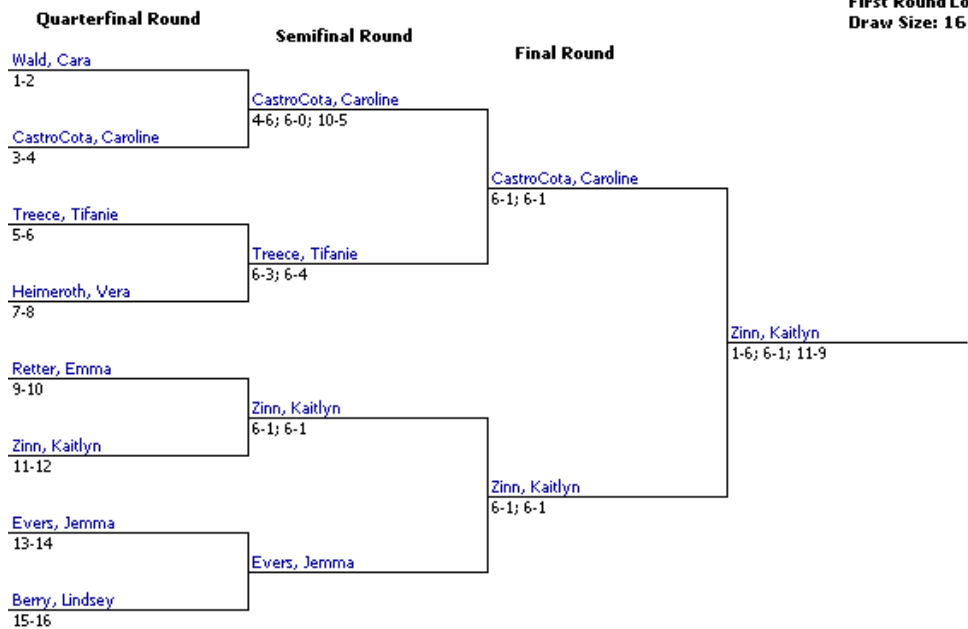

First Round Losers Consolati
Draw Size: 16

QUEEN CITY INVITATIONAL – SINGLES - DRAW 2

First Round Losers Consolation Draw Size: 16

QUEEN CITY INVITATIONAL – SINGLES – DRAW 2: CONSOLATION

First Round Losers Consolati
Draw Size: 16

QUEEN CITY INVITATIONAL – SINGLES – DRAW 3

QUEEN CITY INVITATIONAL – SINGLES – DRAW 3: CONSOLATION

First Round Losers Consolati
Draw Size: 16

QUEEN CITY INVITATIONAL – SINGLES – DRAW 4

First Round Losers Consolation
Draw Size: 16