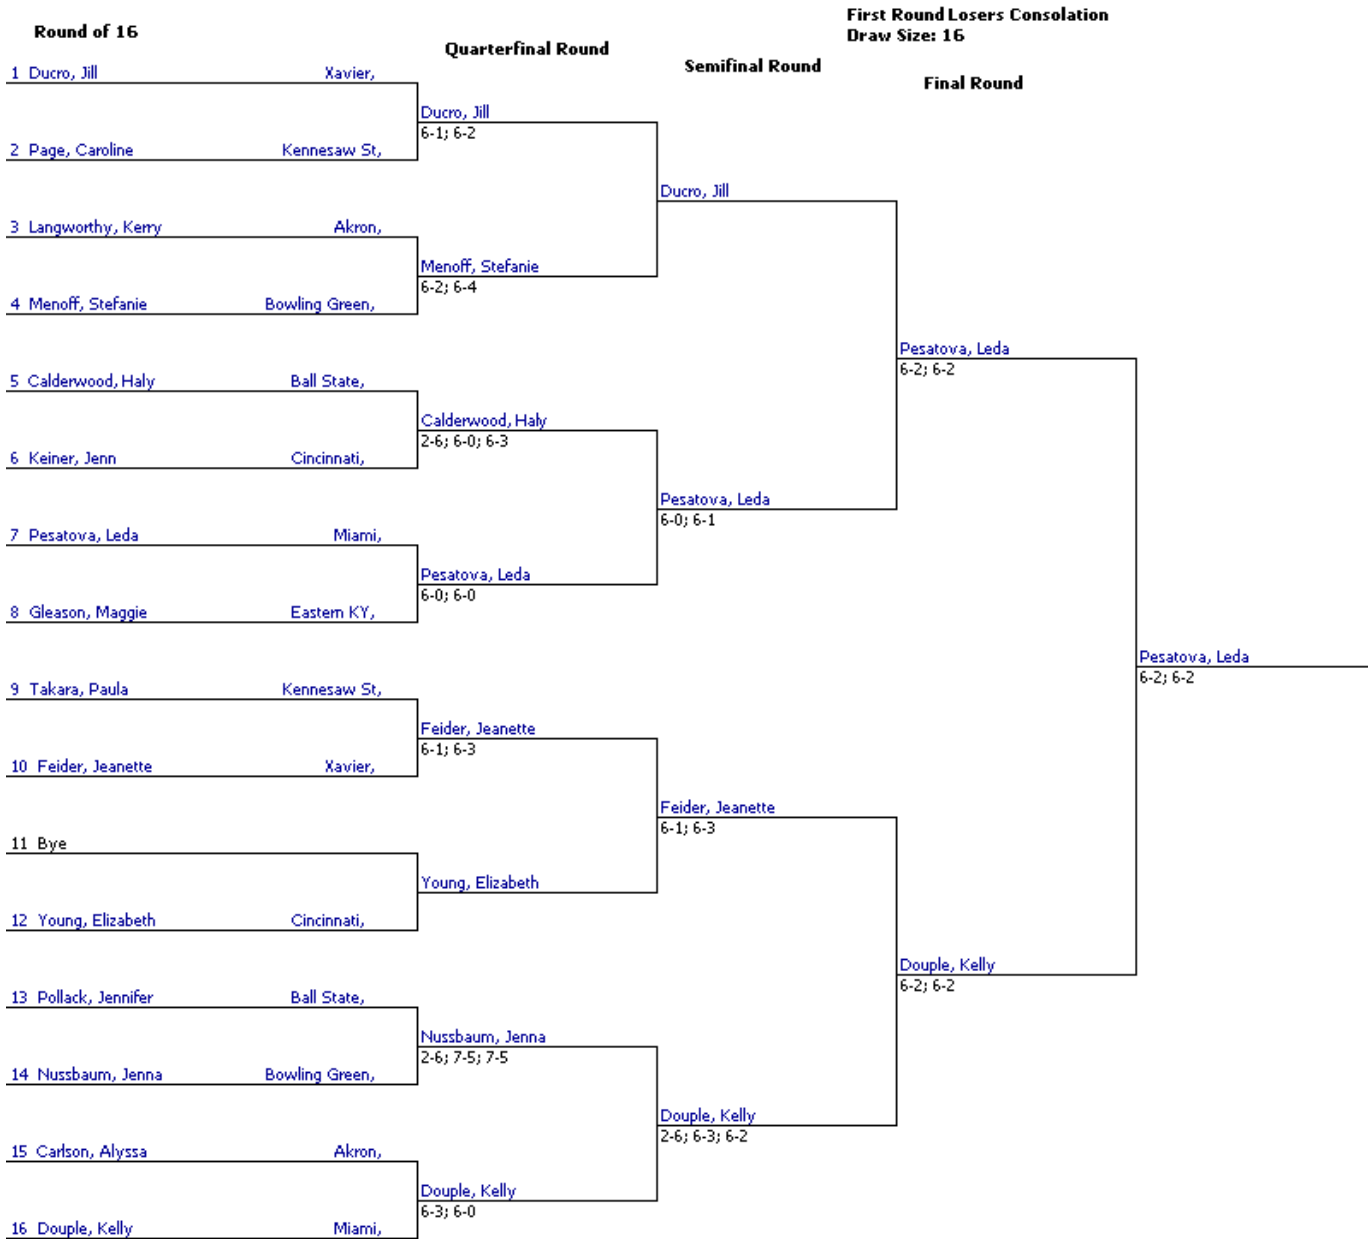

First Round Losers Consolati
Draw Size: 16

QUEEN CITY INVITATIONAL – SINGLES - DRAW 2

First Round Losers Consolation Draw Size: 16

QUEEN CITY INVITATIONAL – SINGLES – DRAW 2: CONSOLATION

First Round Losers Consolati
Draw Size: 16

QUEEN CITY INVITATIONAL – SINGLES – DRAW 3

QUEEN CITY INVITATIONAL – SINGLES – DRAW 3: CONSOLATION

First Round Losers Consolati
Draw Size: 16

QUEEN CITY INVITATIONAL – SINGLES – DRAW 4

First Round Losers Consolation
Draw Size: 16

QUEEN CITY INVITATIONAL – SINGLES – DRAW 4: CONSOLATION