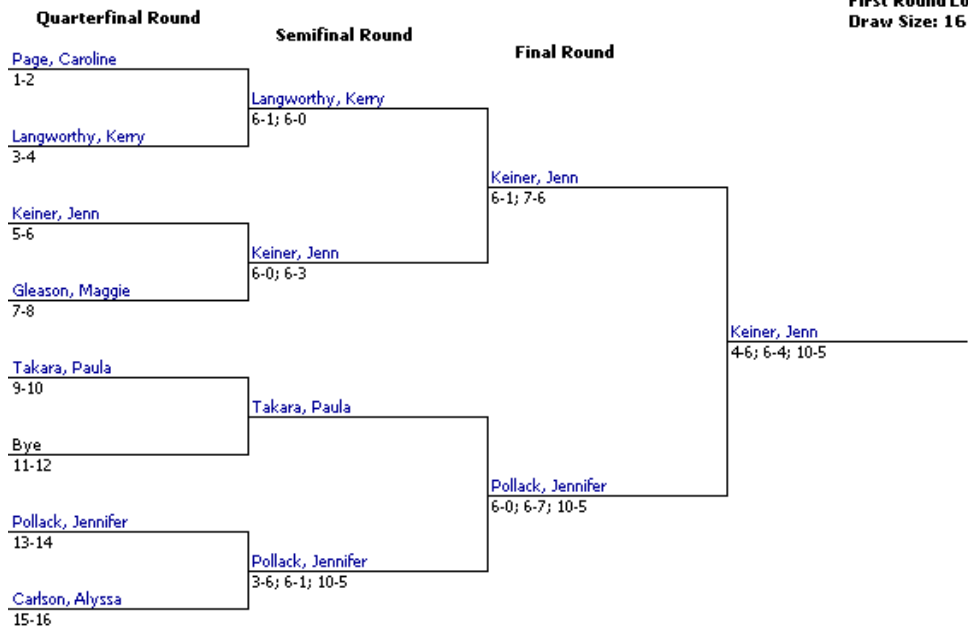

First Round Losers Consolati
Draw Size: 16

QUEEN CITY INVITATIONAL – SINGLES - DRAW 2

First Round Losers Consolation Draw Size: 16

QUEEN CITY INVITATIONAL – SINGLES – DRAW 2: CONSOLATION

First Round Losers Consolati
Draw Size: 16

QUEEN CITY INVITATIONAL – SINGLES – DRAW 3

QUEEN CITY INVITATIONAL – SINGLES – DRAW 3: CONSOLATION

First Round Losers Consolati
Draw Size: 16

QUEEN CITY INVITATIONAL – SINGLES – DRAW 4

First Round Losers Consolation
Draw Size: 16