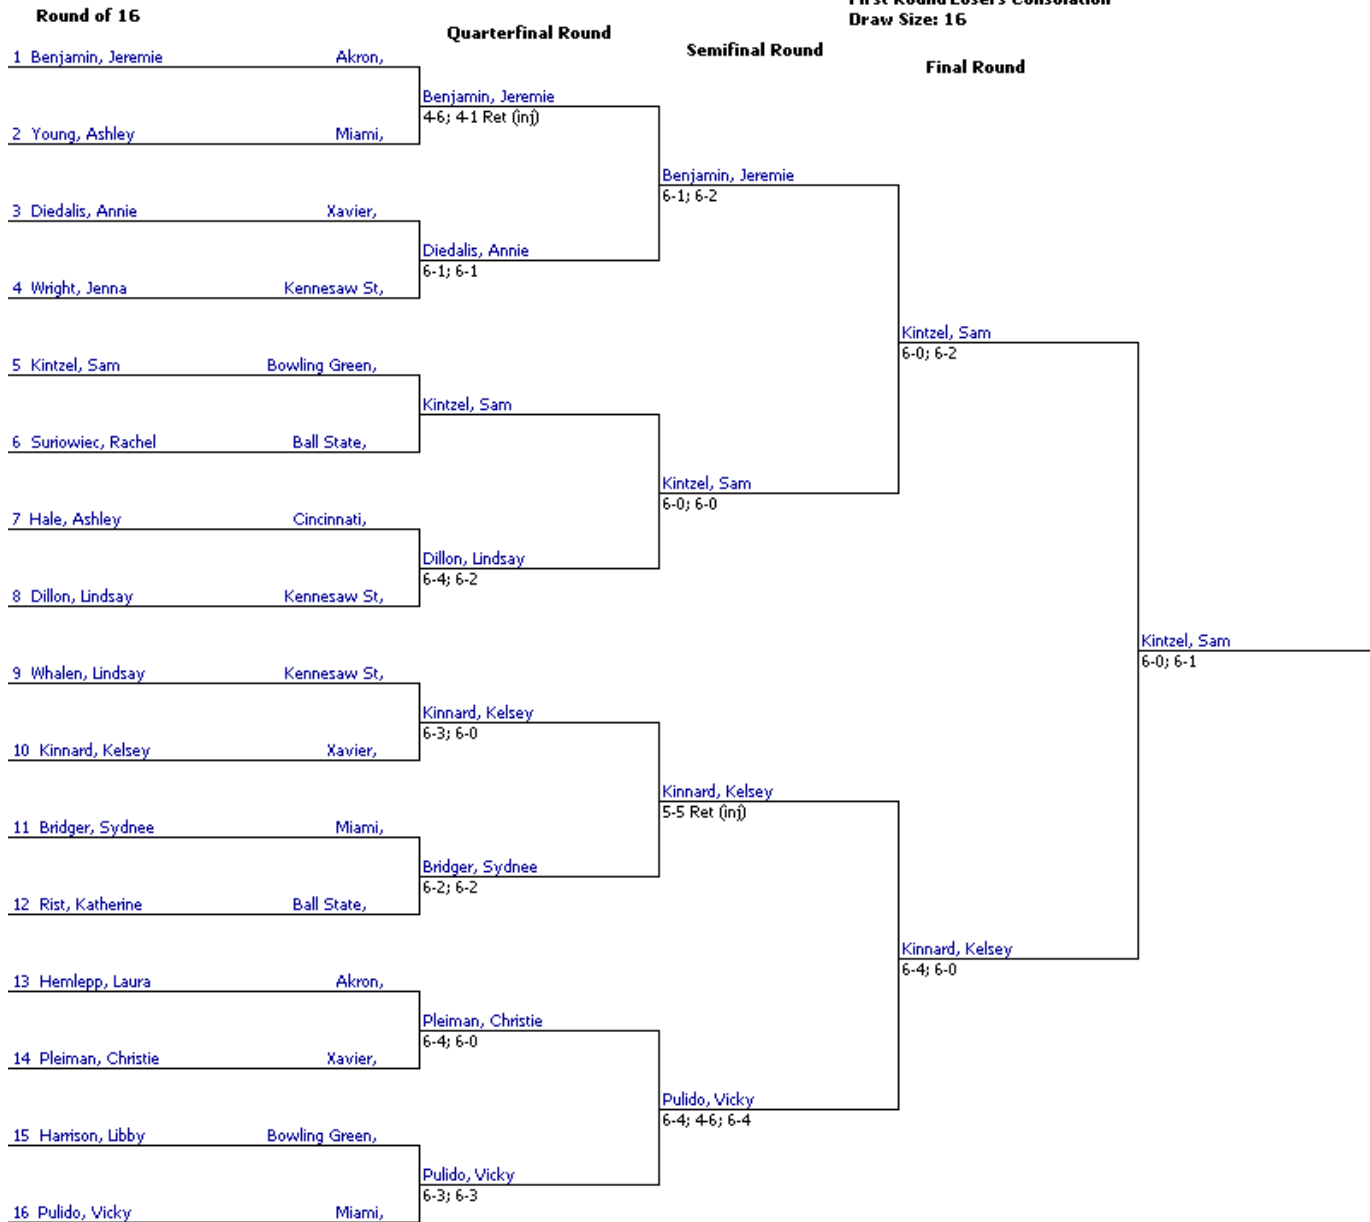

QUEEN CITY INVITATIONAL – SINGLES – DRAW 3

QUEEN CITY INVITATIONAL – SINGLES – DRAW 3: CONSOLATION

First Round Losers Consolati
Draw Size: 16

QUEEN CITY INVITATIONAL – SINGLES – DRAW 4

First Round Losers Consolation
Draw Size: 16

QUEEN CITY INVITATIONAL – SINGLES – DRAW 4: CONSOLATION