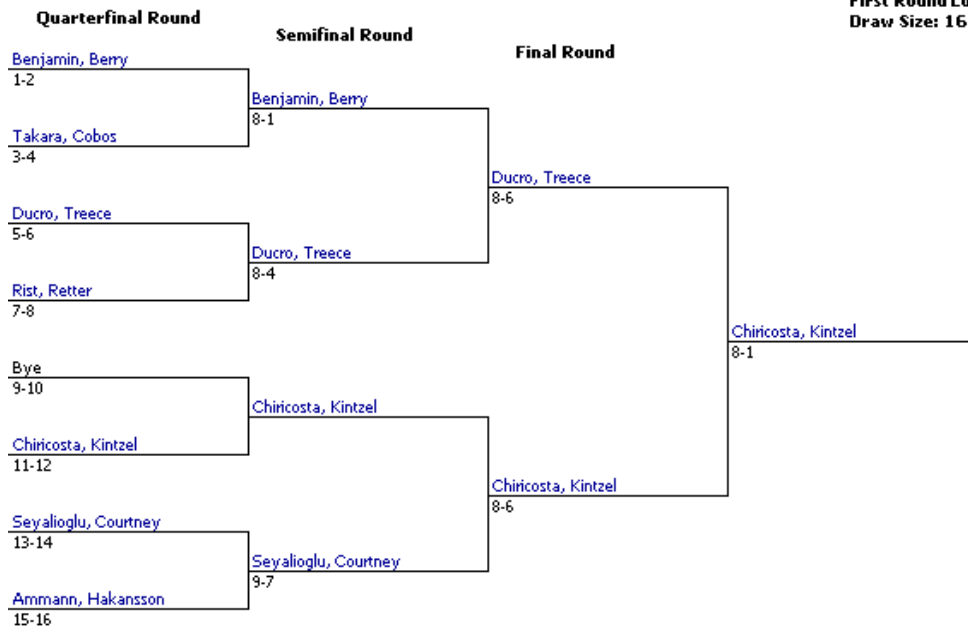

QUEEN CITY INVITATIONAL – DOUBLES – DRAW 1

First Round Losers Consolation
Draw Size: 16

QUEEN CITY INVITATIONAL – DOUBLES – DRAW 1: CONSOLATION

First Round Losers Consolati
Draw Size: 16

QUEEN CITY INVITATIONAL – DOUBLES – DRAW 2

First Round Losers Consolation
Draw Size: 16

QUEEN CITY INVITATIONAL – DOUBLES – DRAW 2: CONSOLATION

QUEEN CITY INVITATIONAL – SINGLES – DRAW 1

First Round Losers Consolation
Draw Size: 16

QUEEN CITY INVITATIONAL – SINGLES – DRAW 1: CONSOLATION