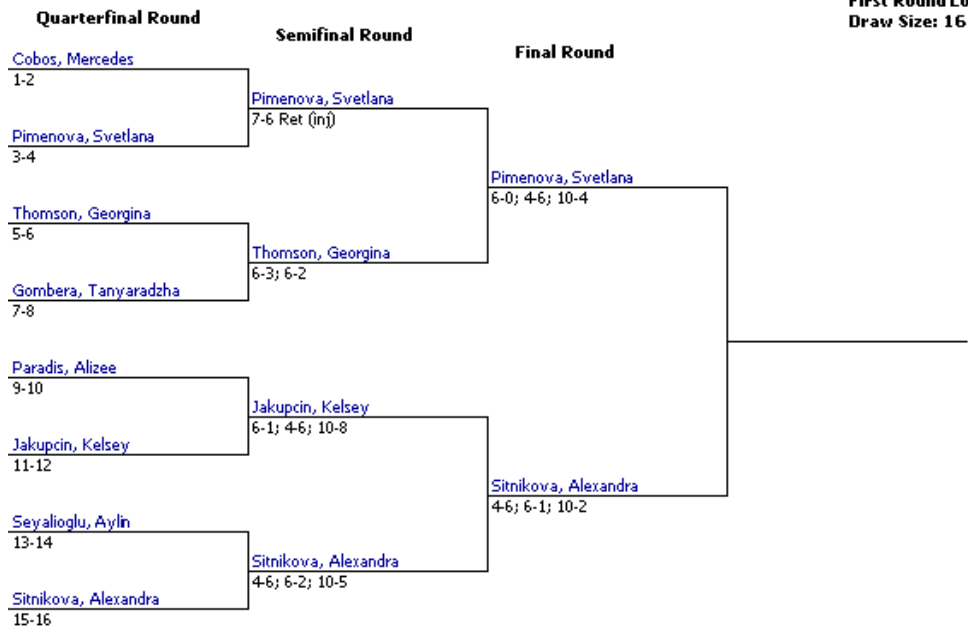

First Round Losers Consolation
Draw Size: 16

QUEEN CITY INVITATIONAL – DOUBLES – DRAW 2: CONSOLATION

QUEEN CITY INVITATIONAL – SINGLES – DRAW 1

First Round Losers Consolation
Draw Size: 16

QUEEN CITY INVITATIONAL – SINGLES – DRAW 1: CONSOLATION

First Round Losers Consolati
Draw Size: 16

QUEEN CITY INVITATIONAL – SINGLES - DRAW 2

First Round Losers Consolation Draw Size: 16

QUEEN CITY INVITATIONAL – SINGLES – DRAW 2: CONSOLATION

First Round Losers Consolati
Draw Size: 16