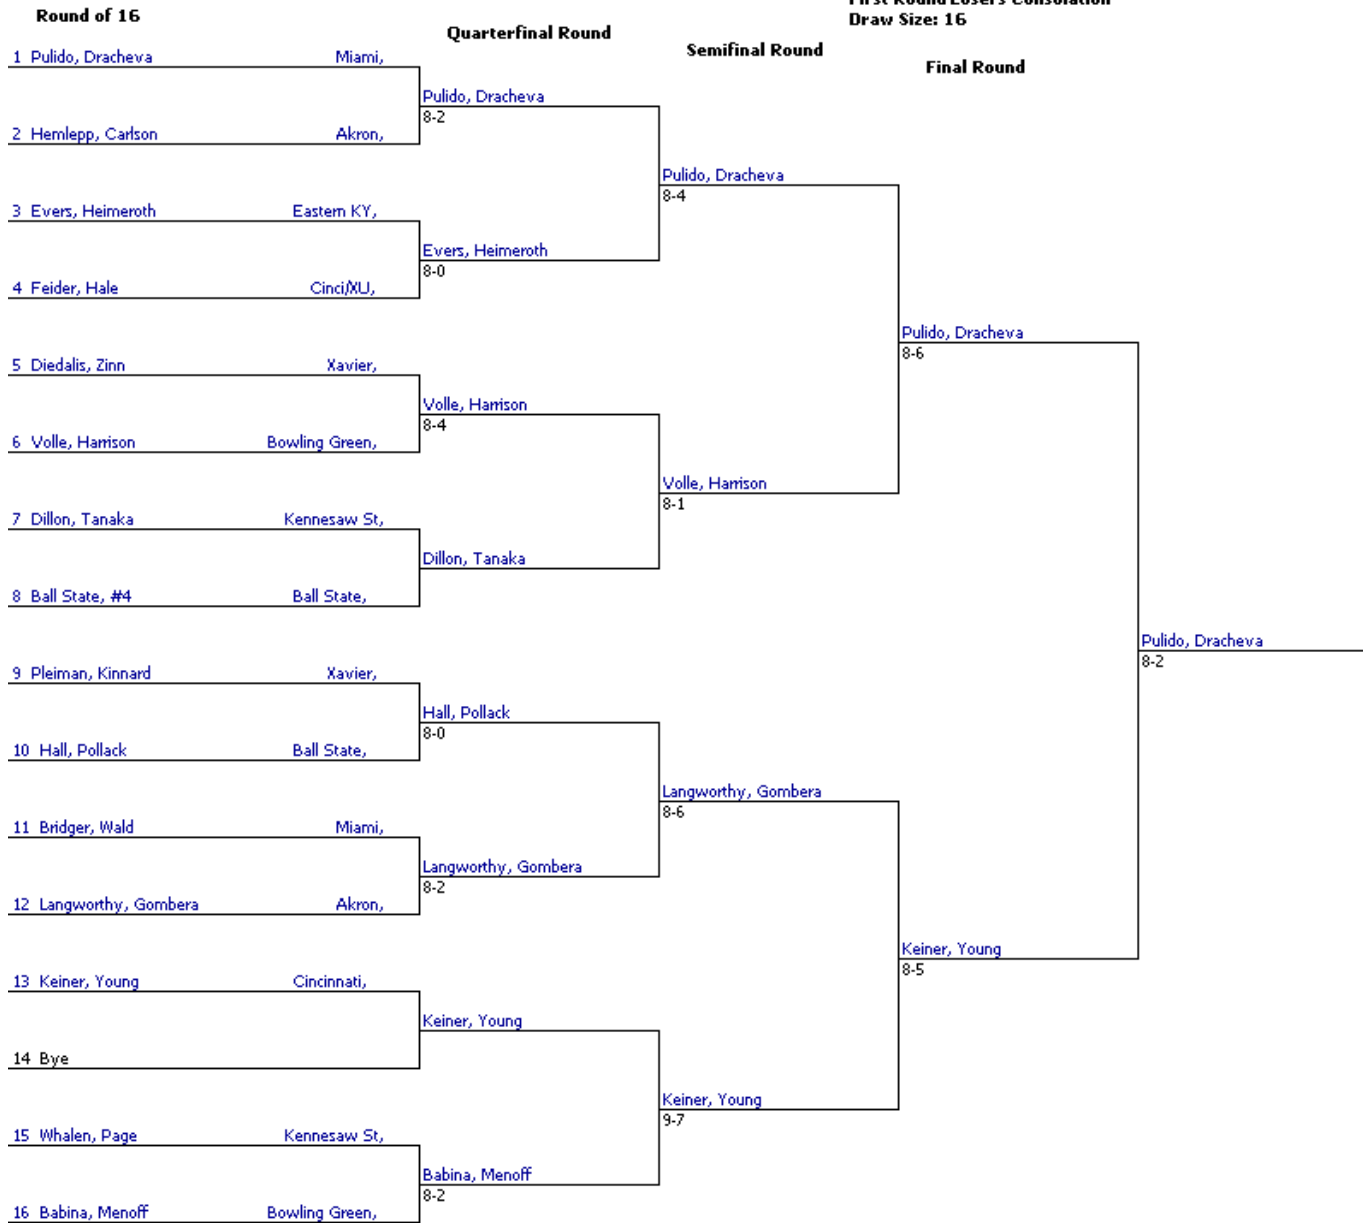

QUEEN CITY INVITATIONAL – DOUBLES – DRAW 1

First Round Losers Consolation
Draw Size: 16

QUEEN CITY INVITATIONAL – DOUBLES – DRAW 1: CONSOLATION

First Round Losers Consolati
Draw Size: 16

QUEEN CITY INVITATIONAL – DOUBLES – DRAW 2

First Round Losers Consolation
Draw Size: 16

QUEEN CITY INVITATIONAL – DOUBLES – DRAW 2: CONSOLATION

QUEEN CITY INVITATIONAL – SINGLES – DRAW 1

First Round Losers Consolation
Draw Size: 16

QUEEN CITY INVITATIONAL – SINGLES – DRAW 1: CONSOLATION