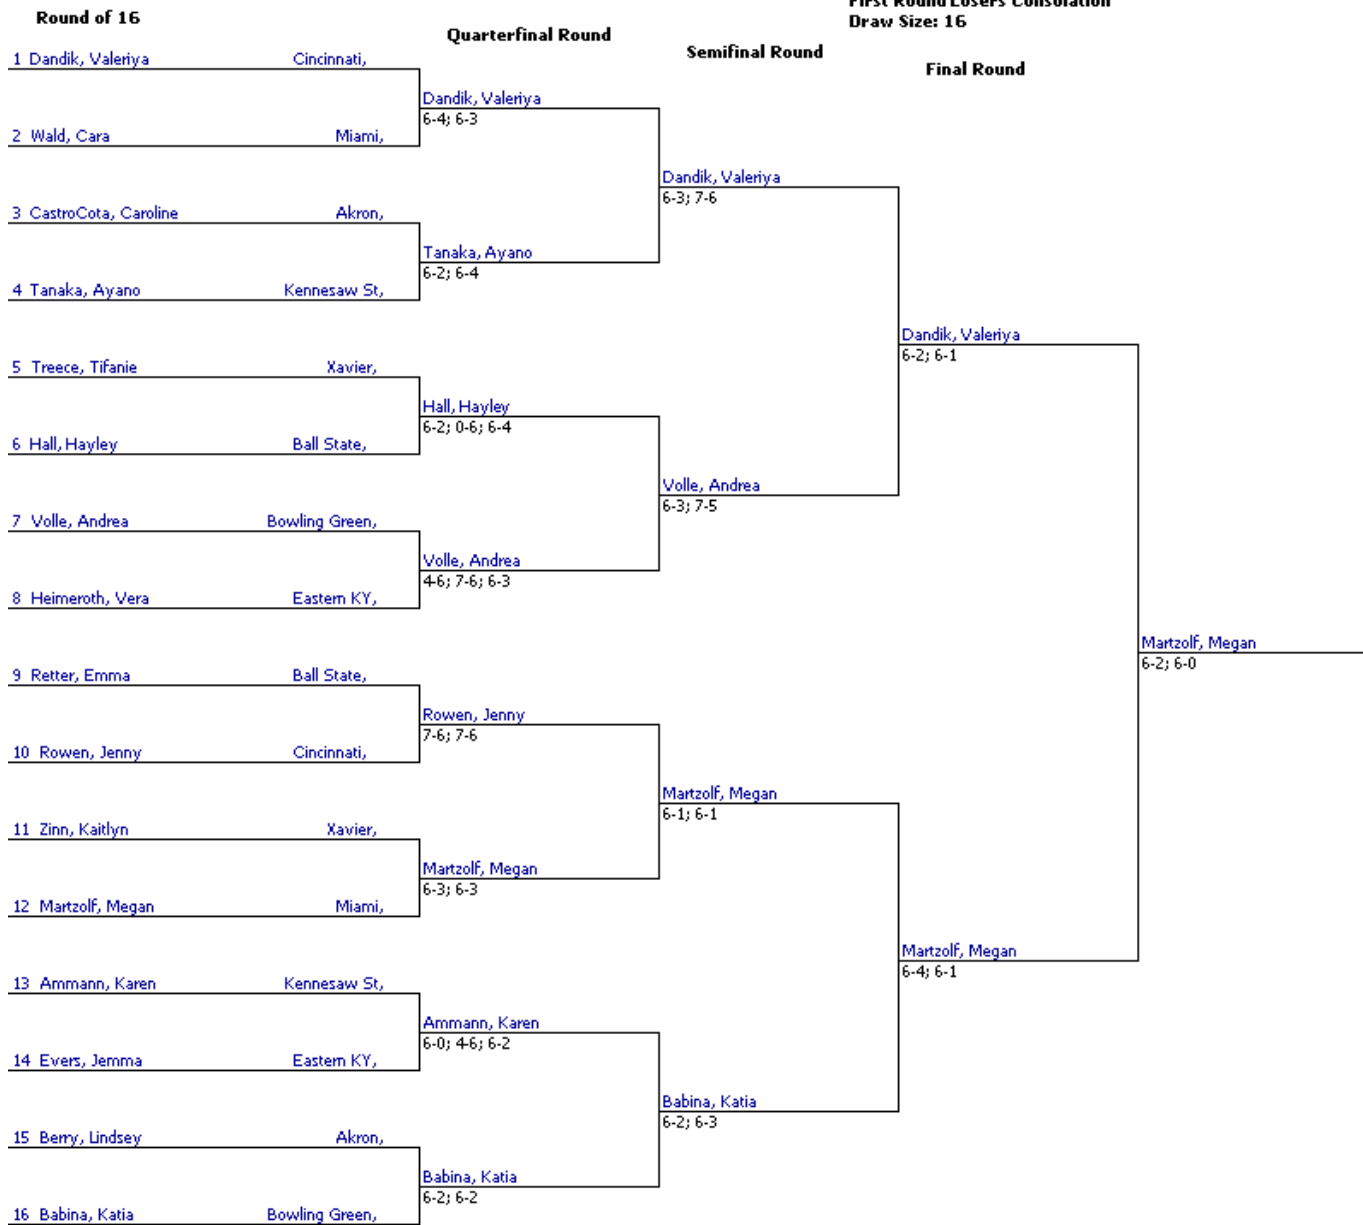

First Round Losers Consolation
Draw Size: 16

QUEEN CITY INVITATIONAL – DOUBLES – DRAW 2: CONSOLATION

QUEEN CITY INVITATIONAL – SINGLES – DRAW 1

First Round Losers Consolation
Draw Size: 16

QUEEN CITY INVITATIONAL – SINGLES – DRAW 1: CONSOLATION

First Round Losers Consolati
Draw Size: 16

QUEEN CITY INVITATIONAL – SINGLES - DRAW 2

First Round Losers Consolation Draw Size: 16

QUEEN CITY INVITATIONAL – SINGLES – DRAW 2: CONSOLATION

First Round Losers Consolati
Draw Size: 16