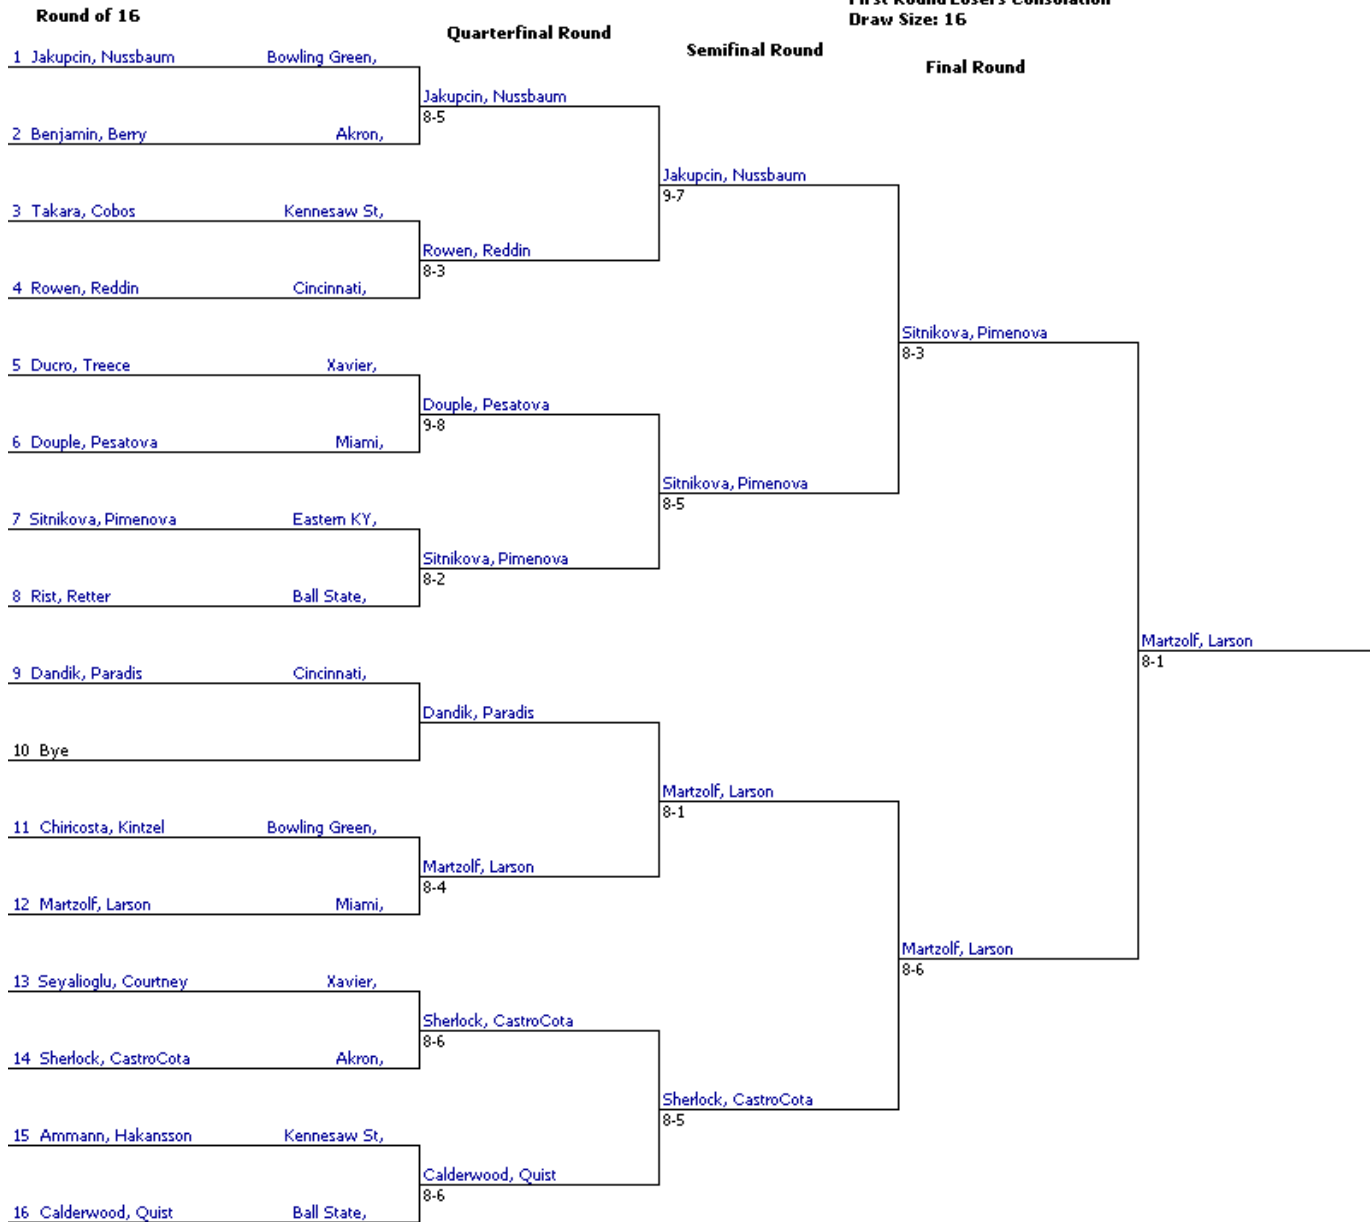

QUEEN CITY INVITATIONAL – DOUBLES – DRAW 1

First Round Losers Consolation
Draw Size: 16

QUEEN CITY INVITATIONAL – DOUBLES – DRAW 1: CONSOLATION

First Round Losers Consolati
Draw Size: 16

QUEEN CITY INVITATIONAL – DOUBLES – DRAW 2