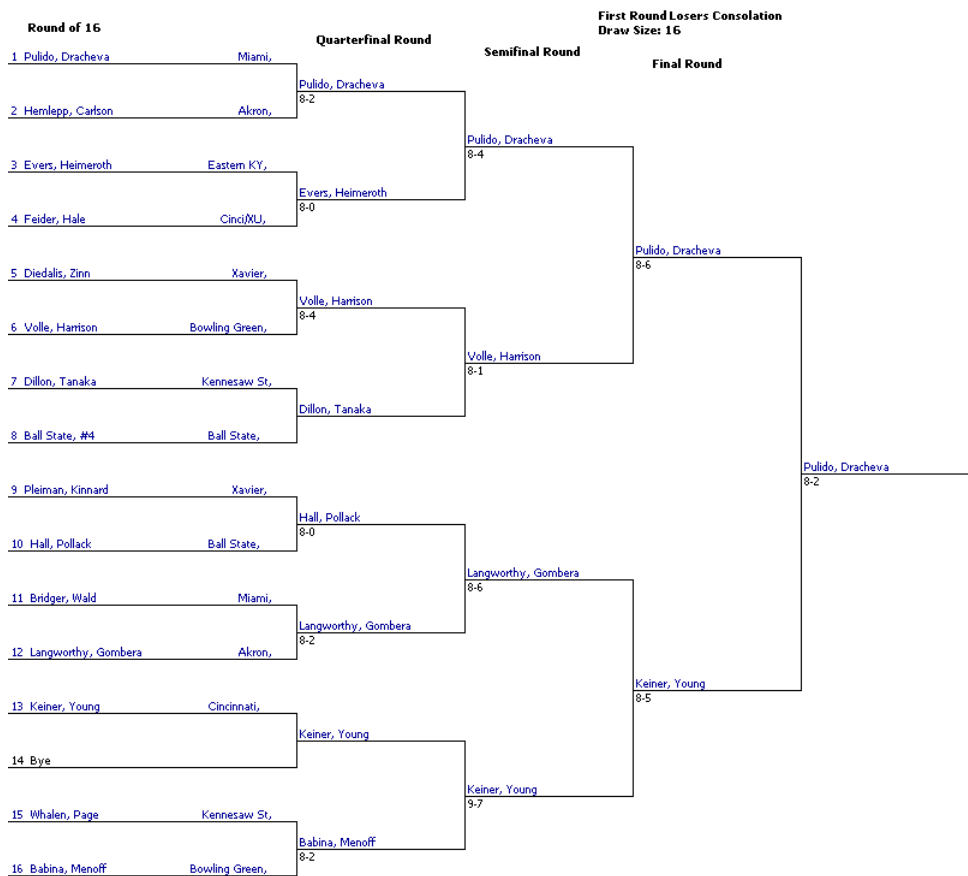

QUEEN CITY INVITATIONAL – DOUBLES – DRAW 1

First Round Losers Consolation
Draw Size: 16

QUEEN CITY INVITATIONAL – DOUBLES – DRAW 1: CONSOLATION

First Round Losers Consolati
Draw Size: 16

QUEEN CITY INVITATIONAL – DOUBLES – DRAW 2

First Round Losers Consolation
Draw Size: 16

QUEEN CITY INVITATIONAL – DOUBLES – DRAW 2: CONSOLATION

QUEEN CITY INVITATIONAL – SINGLES – DRAW 1

First Round Losers Consolation
Draw Size: 16

QUEEN CITY INVITATIONAL – SINGLES – DRAW 1: CONSOLATION