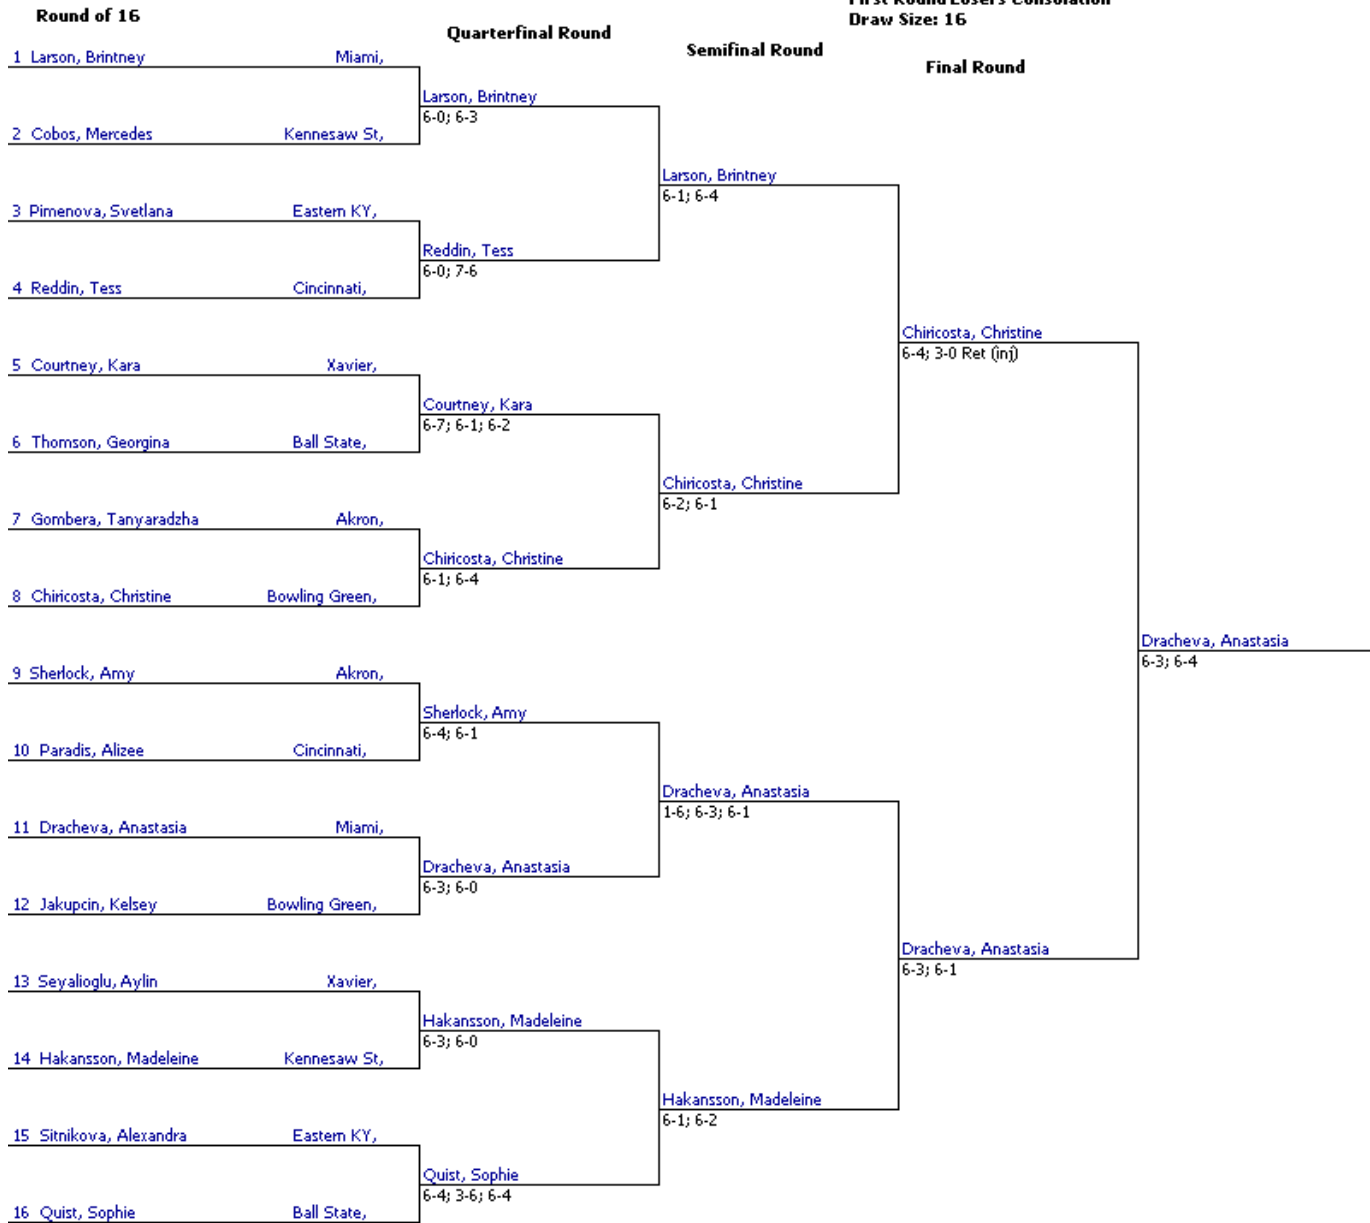

First Round Losers Consolation
Draw Size: 16

QUEEN CITY INVITATIONAL – DOUBLES – DRAW 2: CONSOLATION

QUEEN CITY INVITATIONAL – SINGLES – DRAW 1

First Round Losers Consolation
Draw Size: 16

QUEEN CITY INVITATIONAL – SINGLES – DRAW 1: CONSOLATION

First Round Losers Consolati
Draw Size: 16

QUEEN CITY INVITATIONAL – SINGLES - DRAW 2

First Round Losers Consolation Draw Size: 16

QUEEN CITY INVITATIONAL – SINGLES – DRAW 2: CONSOLATION

First Round Losers Consolati
Draw Size: 16