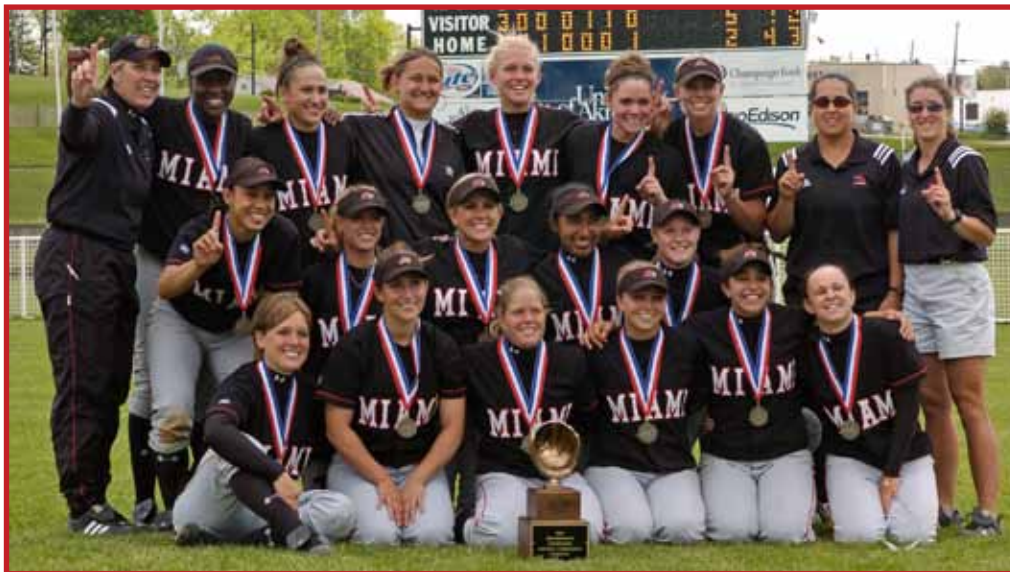

2/18 .....vs. Delaware ! .....W10-1(5)
2/18 .....vs. Notre Dame ! .....L 2-3
2/19 .....vs. UIC ! .....W 1-0
2/19 .....at UCF ! .....W 6-5
2/20 .....vs. Notre Dame ! .....L 1-4
2/25 .....vs. Wright State %..W 8-0 (6)
2/26 .....vs. Boston U % .....W 5-3
2/26 .....vs. SIUE %.....L 0-3
2/27 .....vs. SIUE %.....W 3-0
2/27 .....at Louisville % .....W 6-5(8)
3/4 .....vs. Penn State &..L 0-1
3/4 .....vs. Georgia State &..L 2-4
3/6 .....vs. Georgia State &..L 3-7
3/6 .....vs. Connecticut &...W 3-2
3/11 .....vs. S. Dakota State $W 4-0
3/12 .....vs. Longwood $ .....W 1-0
3/12 .....at Hawaii $ .....L 0-5
3/13 .....vs. Longwood $ .....W 1-0
3/13 .....at Hawaii $ .....L 2-8
3/24 .....Morehead State.....W 8-1
3/24 .....Morehead State.....W 8-4
3/25 .....Toledo ^ .....W 8-0(6)
3/25 .....Marshall ^ .....L 5-7
3/26 .....Purdue ^ .....L 3-6
4/1 .....at Akron * .....W 4-0
4/1 .....at Akron * .....L 0-3
4/2 .....at Ohio * .....L 1-2(8)
4/3 .....at Ohio * .....W 3-0
4/6 .....IPFW .....L 2-4
4/9 .....Ball State * .....L 3-5
4/10 .....Ball State * .....L 0-1
4/13 .....at Wright State.....W 1-0
4/15 .....at C. Michigan * .....L 3-5
4/15 .....at C. Michigan * .....L 5-8
4/16 .....at E. Michigan * .....W 6-0
4/17 .....at E. Michigan * .....W 5-3
4/19 .....Butler.....W 3-0
4/19 .....Butler.....W 7-1
4/22 .....Buffalo * .....L 3-5(8)
4/22 .....Buffalo * .....W 3-2
4/23 .....Kent State * .....W 4-0(6)
4/24 .....Kent State * .....W 4-0
4/29 .....at Bowling Green * ..W 5-1
4/29 .....at Bowling Green * ..W 1-0
4/30 .....at Toledo * .....W 7-1
5/1 .....at Toledo * .....W 8-2
5/6 .....N. Illinois * .....W 1-0
5/6 .....N. Illinois * .....L 1-4
5/7 .....W. Michigan * .....L 2-5
5/8 .....W. Michigan * .....W 2-1
5/11 .....vs. Ohio # .....L 4-5
5/12 .....vs. N. Illinois # .....W 2-0
5/13 .....vs. Ball State .....W 4-1
5/14 .....vs. C. Michigan # .....L 2-4
! UCF Tournament, Orlando, Fla.

2005 MAC Championship Team