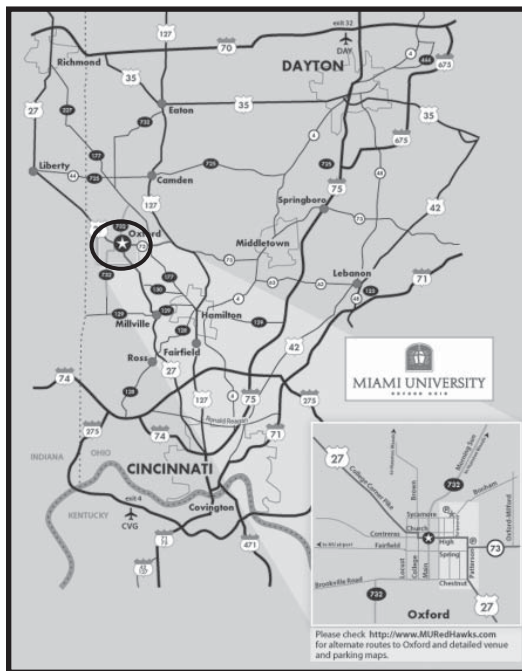

DIRECTIONS TO MIAMI SOCCER FIELD

From North and I-70: Take Hwy. 127 South to Rt. 73 West. Stay on Rt. 73 West for about five miles until it ends at Hwy. 27 (Patterson Ave.). Turn right and go one block to High St. Turn left onto High St. at the four-way stop and travel to the first stop light, where you will turn right onto Tallawanda Ave. Continue on Tallawanda until you reach the four-way stop at the bottom of the hill. Continue straight through the four-way stop onto what becomes Bonham Rd. Take the second left and you will see the soccer field on your right.

From South and I-275: Take Hwy. 27 North to Oxford. Stay on 27, which becomes Patterson Ave. once you enter Oxford. Continue on Patterson until you reach a four-way stop. Turn left onto High St. at the four-way stop and travel to the first stop light, where you will turn right onto Tallawanda Ave. Continue on Tallawanda until you reach the four-way stop at the bottom of the hill. Continue straight through the four-way stop onto what becomes Bonham Rd. Take the second left.

From I-275 and State Route 4: Travel north on Route 4, traveling through Fairfield and part of the City of Hamilton. Take High St. (Route 177) and follow it through Hamilton. High St. turns into Main St. in Hamilton. Continue North (approximately 10 miles) until you reach Rt. 73. Stay on Rt. 73 West for about five miles until it ends at Hwy. 27 (Patterson Ave.). Turn right and go one block to High St. Turn left onto High St. at the four-way stop and travel to the first stop light, where you will turn right onto Tallawanda Ave. Continue on Tallawanda until you reach the four-way stop at the bottom of the hill. Continue straight through the four-way stop onto what becomes Bonham Rd. Take the second left.