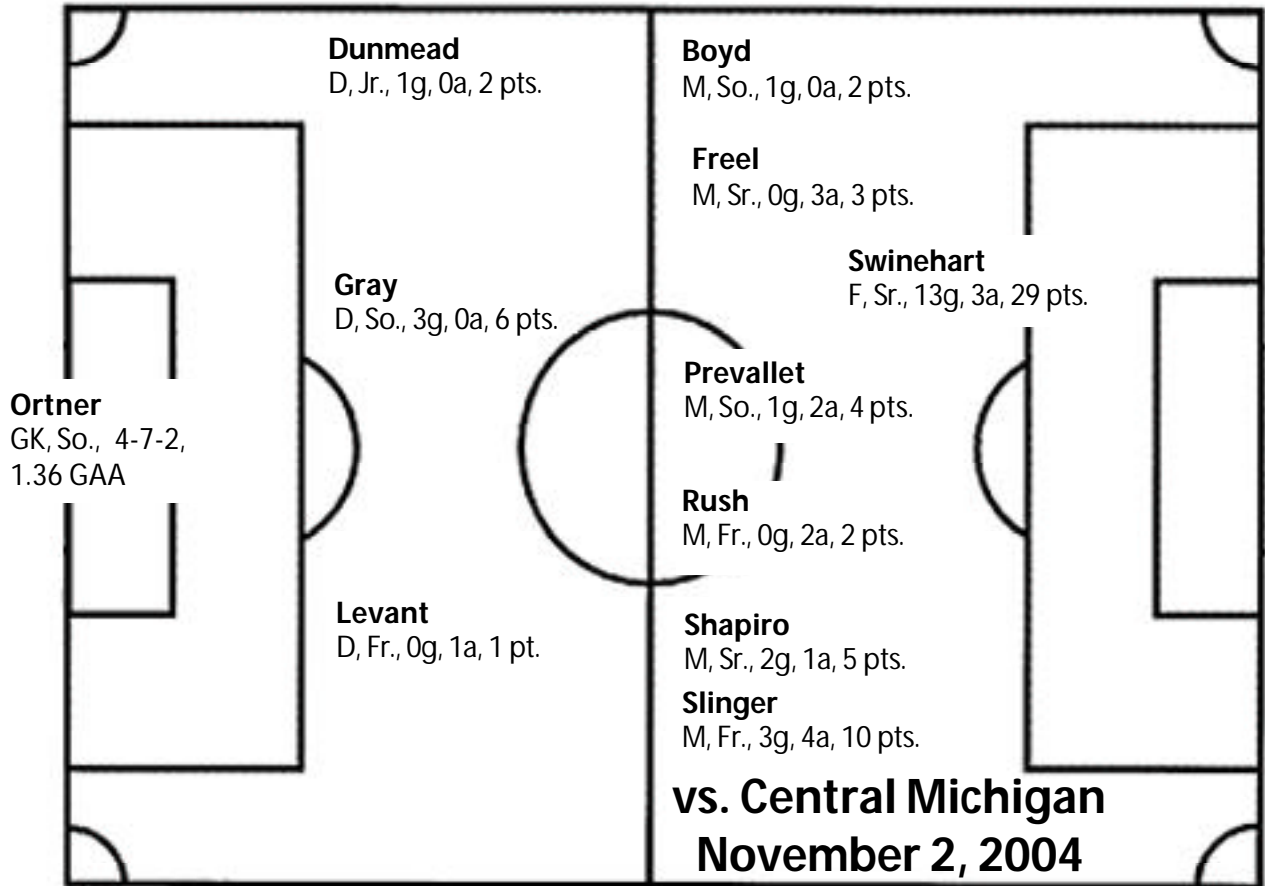

Miami's Game-by-Game Starters and Scorers

Diagram courtesy of soccerhelp.com

Wright State	Terry (GK)	Vistica (F)	Shapiro (M)	Whittaker (D)	Boyd (M)	Padfield (F)	Swinehart (F)	Prevallet (M)	Dunmead (D)	Freel (M)	Shields (D)
vs. Sacramento State	Ortner (GK)	Slinger (M)	Boyd (M)	Welch (D)	Padfield (F)	Swinehart (F)	Prevallet (M)	Rush (M)	Dunmead (D)	Freel (M)	Shields (D)
at San Jose State	Terry (GK)	Vistica (F)	Slinger (M)	Boyd (M)	Welch (D)	S'hart (F) 2	Prevallet (M)	Rush (M)	Dunmead (D)	Freel (M)	Shields (D)
at Purdue	Ortner (GK)	Vistica (F)	Boyd (M)	Welch (D)	Padfield (F)	Swinehart (F)	Prevallet (M)	Rush (M)	Dunmead (D)	Freel (M)	Shields (D)
vs. Illinois	Terry (GK)	Vistica (F)	Slinger (M)	Whittaker (D)	Welch (D)	Padfield (F)	Levant (D)	Swinehart (F)	Rush (M)	Dunmead (D)	Freel (M)
at Northern Illinois	Ortner (GK)	Vistica (F)	Slinger (M)	Welch (D)	Padfield (F)	Levant (D)	Swinehart (F)	Rush (M)	Dunmead (D)	Freel (M)	Shields (D)
at Western Michigan	Terry (GK)	Vistica (F)	Slinger (M)	Shapiro (M)	Boyd (M)	Levant (D)	Swinehart (F)	Rush (M)	Gray (D)	Dunmead (D)	Freel (M)
Kent State^	Terry (GK)	Slinger (M)	Shapiro (M)	Boyd (M)	Levant (D)	S'hart (F) 2	Rush (M)	Gray (D)	Dunmead (D)	Freel (M)	Shields (D)
Buffalo	Ortner (GK)	Slinger (M)	Shapiro (M)	Boyd (M)	Levant (D)	Swinehart (F)	Rush (M)	Gray (D)	Dunmead (D)	Freel (M)	Shields (D)
Ohio	Ortner (GK)	Slinger (M)	Shapiro (M)	Boyd (M)	Welch (D)	Swinehart (F)	Prevallet (M)	Warners (D)	Gray (D)	Dunmead (D)	Freel (M)
Marshall	Terry (GK)	Slinger (M)	Shapiro (M)	Boyd (M)	Levant (D)	Swinehart (F)	Prevallet (M)	Gray (D) 3	Dunmead (D)	Freel (M)	Shields (D)
at Bowling Green	Ortner (GK)	Slinger (M)	Shapiro (M)	Whittaker (D)	Welch (D)	Levant (D)	Swinehart (F)	Prevallet (M)	Gray (D)	Freel (M)	Callahan (M)
at Toledo	Ortner (GK)	Whittaker (D)	Boyd (M)	Welch (D)	Levant (D)	Swinehart (F)	Rush (M)	Warners (D)	Gray (D)	Dunmead (D)	Shields (D)
at Cincinnati	Ortner (GK)	Slinger (M)	Whittaker (D)	Boyd (M)	Welch (D)	Swinehart (F)	Prevallet (M)	Warners (D)	Gray (D)	Dunmead (D)	Shields (D)
at Ball State	Ortner (GK)	Boyd (M)	Welch (D)	Levant (D)	Swinehart (F)	Rush (M)	Warners (D)	Gray (D)	Dunmead (D)	Freel (M)	Shields (D)
at Akron	Ortner (GK)	Slinger (M)	Shapiro (M)	Boyd (M)	Levant (D)	Swinehart (F)	Prevallet (M)	Gray (D)	Dunmead (D)	Freel (M)	Shields (D)
Central Michigan	Ortner (GK)	Slinger (M)	Shapiro (M)	Boyd (M)	Levant (D)	S'hart (F) 3	Prevallet (M)	Warners (D)	Rush (M)	Dunmead (D)	Freel (M)
Eastern Michigan	Ortner (GK)	Slinger (M)	Shapiro (M)	Boyd (M)	Welch (D)	Levant (D)	Swinehart (F)	Rush (M)	Gray (D)	Dunmead (D)	Freel (M)
Central Michigan	Ortner (GK)	Slinger (M)	Shapiro (M)	Boyd (M)	Levant (D)	Swinehart (F)	Prevallet (M)	Rush (M)	Gray (D)	Dunmead (D)	Freel (M)

BOLD indicates goal scorers.... ^ non-starter Kathleen Vistica scored