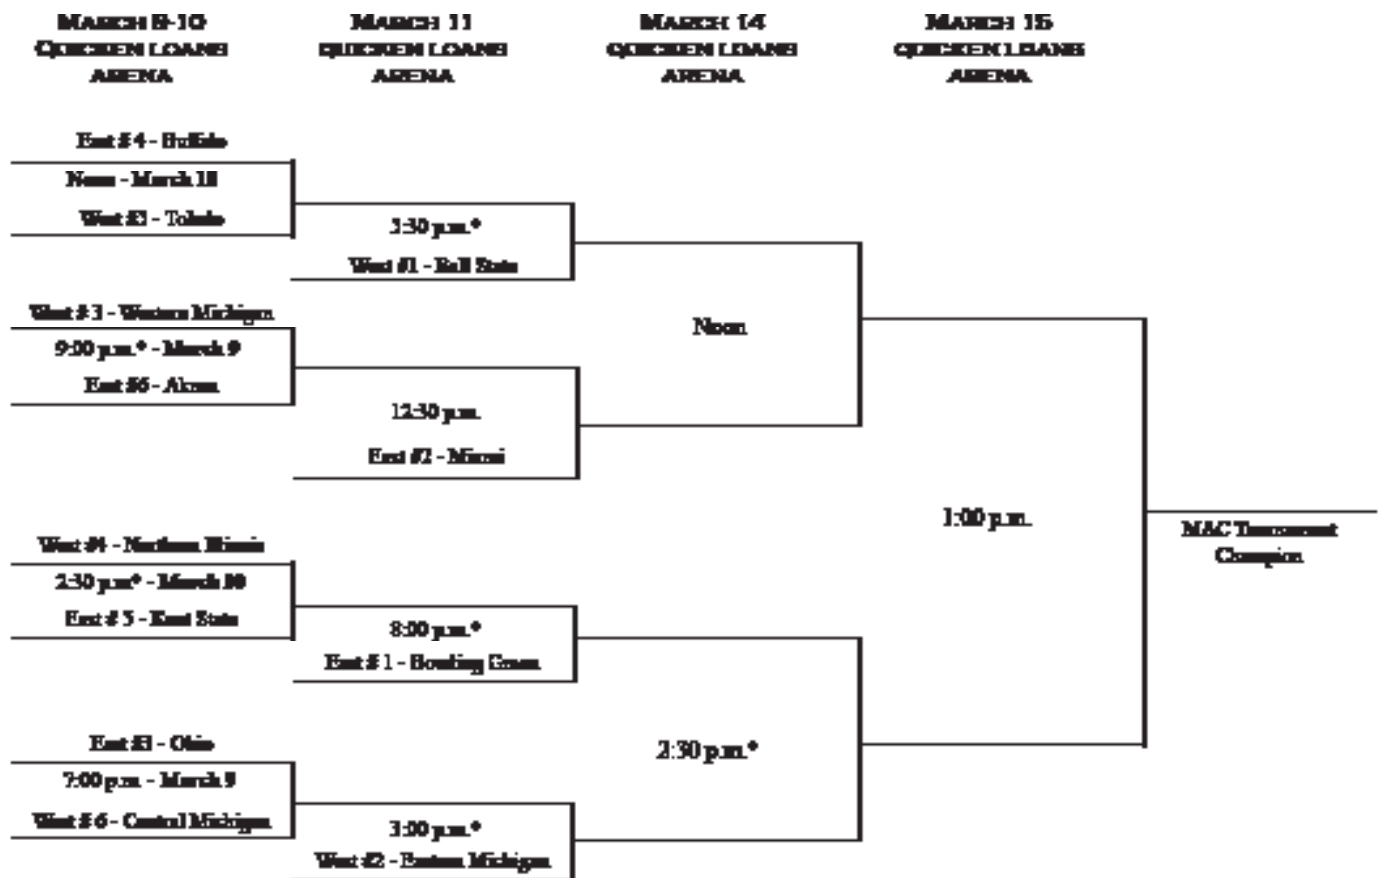

MARCH 9-11, 14-15

QUICKEN LOANS ARENA • CLEVELAND, OHIO