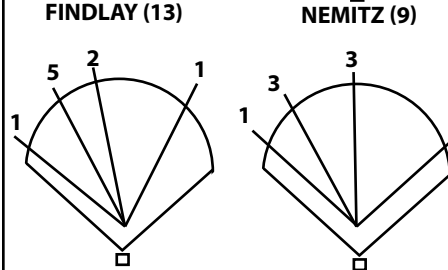

INDIVIDUAL FIELDING

Putouts.....	19	.....St. Clair vs. UCLA (Feb. 14)
Assists (infield).....	6	.....Taylor at Louisville (March 13)
Assists (outfield).....	1 (5x)	.....Last: Bausher vs. Notre Dame (May 23)
Errors.....	2 (2x)	.....Last: Kirkpatrick at Louisville (March 13)
Passed balls.....	1 (4x)	.....Last: St. Clair vs. Eastern Michigan (May 5)

INDIVIDUAL PITCHING

Innings pitched.....	13.0	.....Taylor vs. UCLA (Feb. 14)
Runs allowed.....	10	.....Nemitz vs. UNLV (March 19)
Walks.....	6	.....Taylor vs. Northwestern (April 17)
Strikeouts.....	18	.....Taylor vs. UCLA (Feb. 14)
Hits allowed.....	11	.....Nemitz vs. Alabama (Feb. 27)
Fewest hits (starter).....	0 (2x)	.....Last: Taylor vs. Penn State-1 (April 21)
Wild pitches.....	2 (2x)	.....Last: Taylor vs. Hofstra (March 14)
Hit batters.....	2 (2x)	.....Last: Taylor vs. Utah (March 19)

THE HOME RUN TRACKER

◆ HOME RUN BREAKDOWN

Total home runs.....	81
Solo home runs.....	32
2-run home runs.....	25
3-run home runs.....	15
Grand slams.....	8
Back-to-back.....	5
First inning.....	9
Second inning.....	10
Third inning.....	19
Fourth inning.....	15
Fifth inning.....	10
Sixth inning.....	9
Seventh inning.....	6
Extra innings.....	2
Leadoff home runs.....	13
Pinch-hit home runs.....	1
Walk-off home runs.....	0
vs. RHP.....	72
vs. LHP.....	9
0-outs.....	27
1-out.....	26
2-outs.....	28