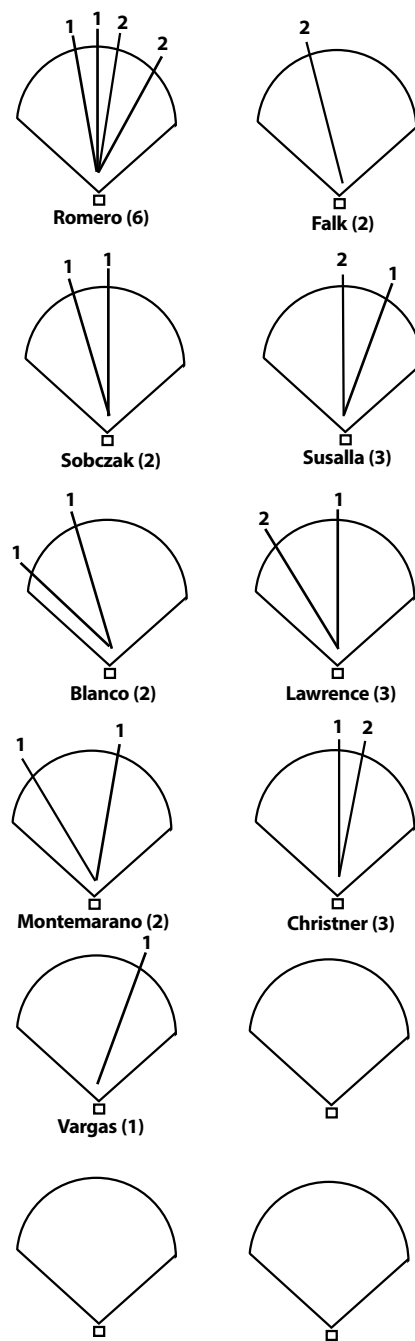

INDIVIDUAL FIELDING

Putouts.....	11	.....Sobczak vs. NC State (Feb. 27)
Assists (infield).....	4	.....2x, Most Recent: Montemarano vs. Oklahoma (Feb. 26)
Assists (outfield).....	1	.....Lawrence vs. Illinois State (Feb. 12)
Errors.....	1	.....8x, Most Recent: Two players vs. Long Beach State (Feb. 28)
Passed balls.....	2	.....Sobczak vs. Washington (Feb. 28)

INDIVIDUAL PITCHING

Innings pitched.....	6.0	.....Betsa vs. Washington (Feb. 28)
Runs allowed.....	7	.....Blanco vs. Florida (Feb. 13)
Walks.....	6	.....2x, Most Recent: Driesenga vs. Oklahoma (Feb. 26)
Strikeouts.....	11	.....Betsa vs. NC State (Feb. 27)
Hits allowed.....	7	.....4x, Most Recent: Driesenga vs. Long Beach State (Feb. 28)
Fewest hits (CG).....	1	.....Betsa vs. NC State (Feb. 27)
Wild pitches.....	1	.....5x, Most Recent: Betsa vs. Long Beach State (Feb. 28)
Hit batters.....	1	.....8x, Most Recent: Driesenga at Oklahoma State (Feb. 27)

THE HOME RUN TRACKER

◆ HOME RUN BREAKDOWN

Total home runs.....	24
Solo home runs.....	9
2-run home runs.....	8
3-run home runs.....	5
Grand slams.....	2
Back-to-back.....	0
First inning.....	2
Second inning.....	2
Third inning.....	5
Fourth inning.....	6
Fifth inning.....	5
Sixth inning.....	3
Seventh inning.....	1
Extra innings.....	0
Leadoff home runs.....	5
Pinch-hit home runs.....	1
Walk-off home runs.....	0
vs. RHP.....	20
vs. LHP.....	4
0-outs.....	8
1-out.....	10
2-outs.....	6