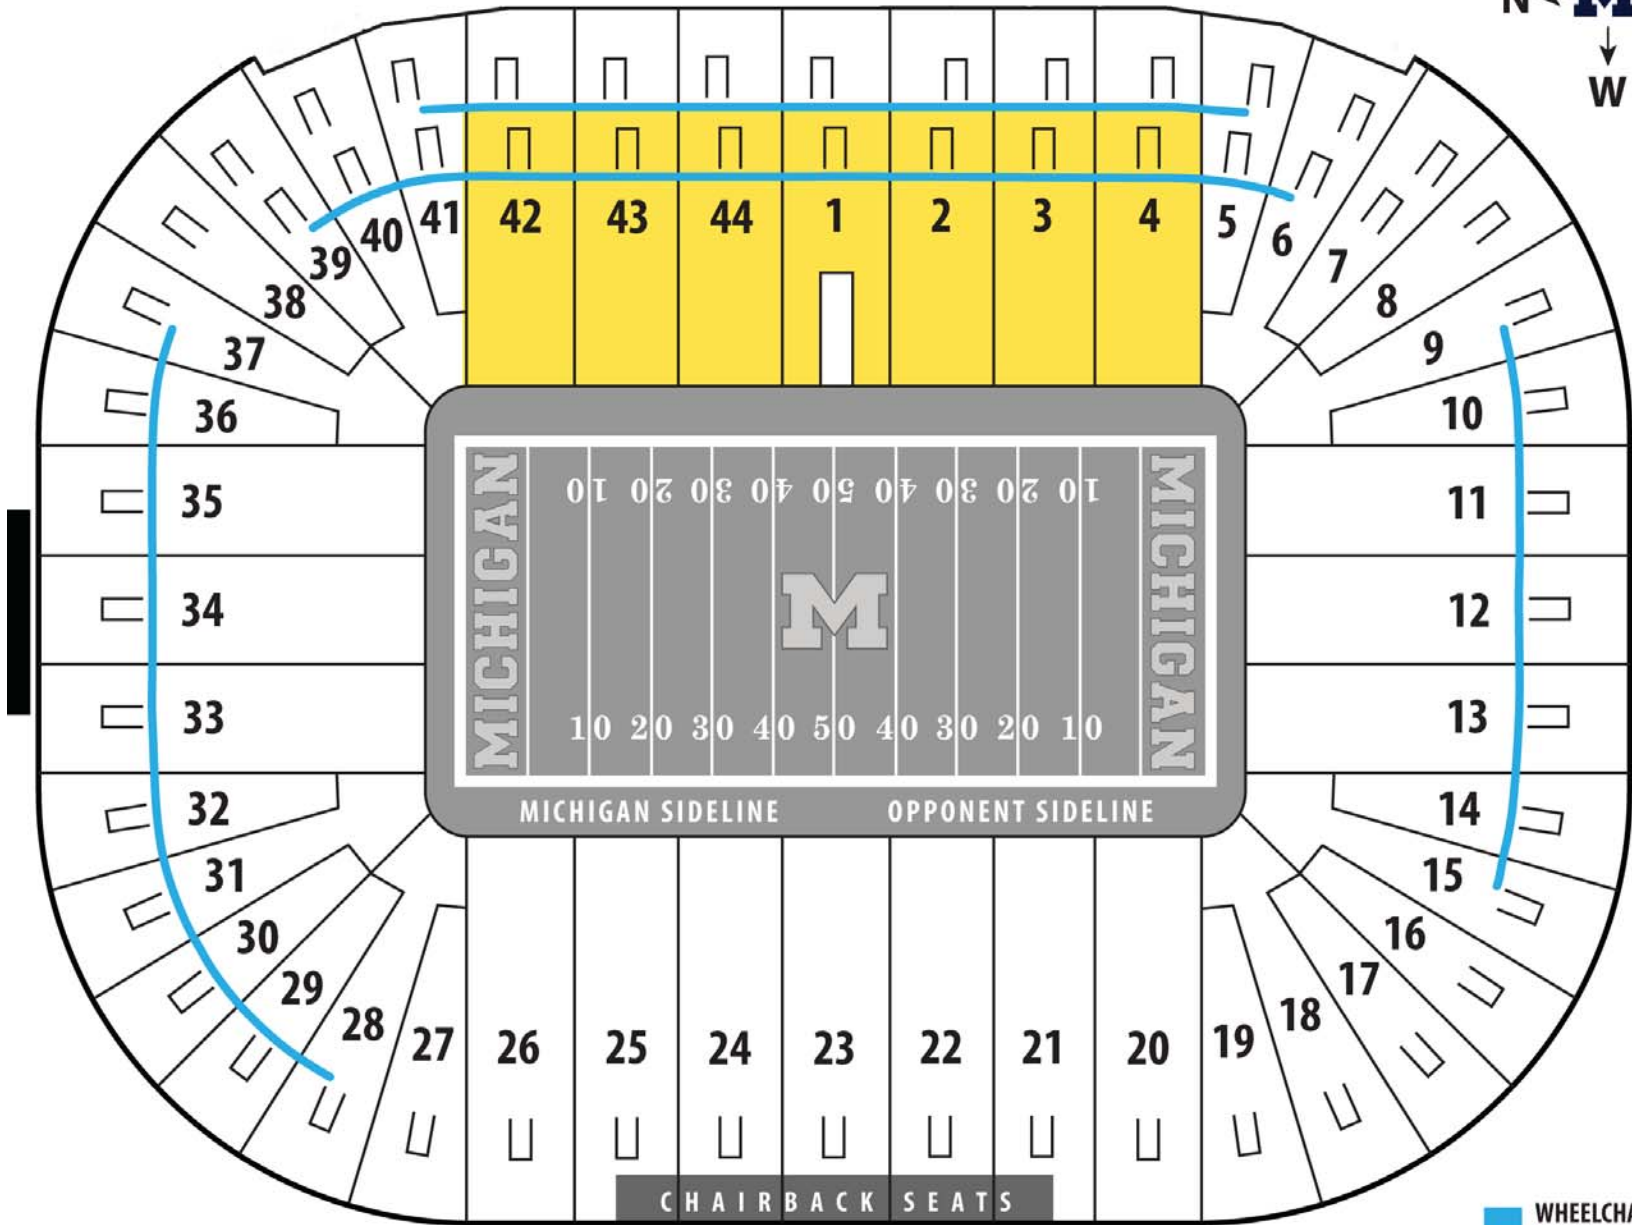

MICHIGAN STADIUM

GATE 1 - PUBLIC ENTRANCE

STADIUM BOULEVARD

MAIN STREET

- WHEELCHAIR ACCESSIBLE
- LACROSSE GENERAL ADMISSION SEATING