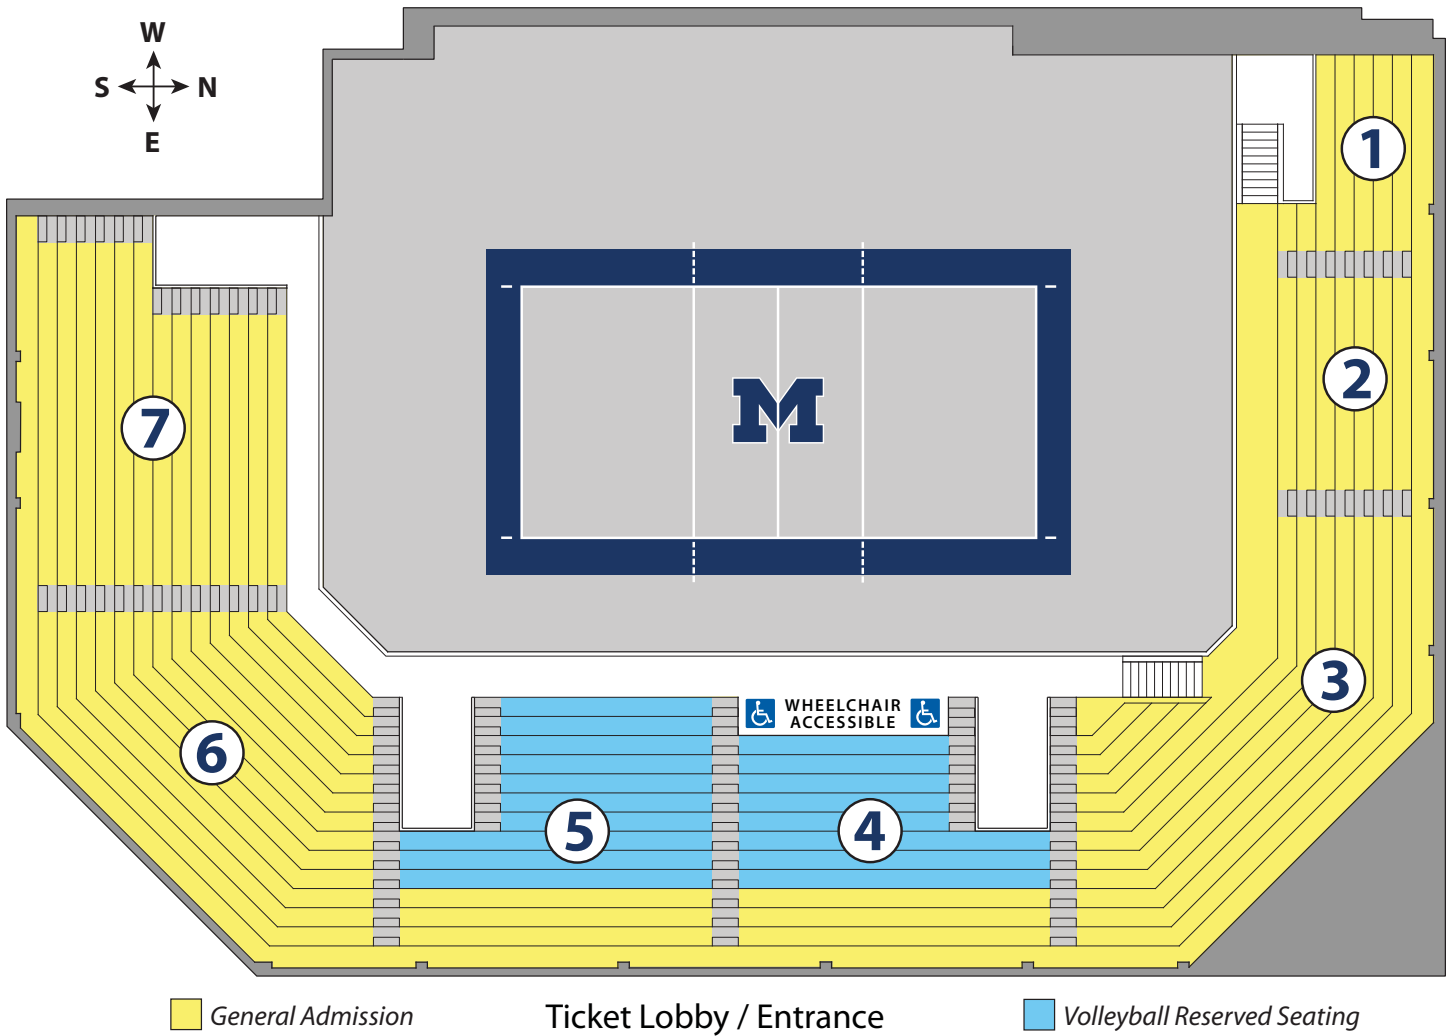

CLIFF KEEN ARENA • University of Michigan • Ann Arbor, Mich.

Men's Gymnastics

Wrestling