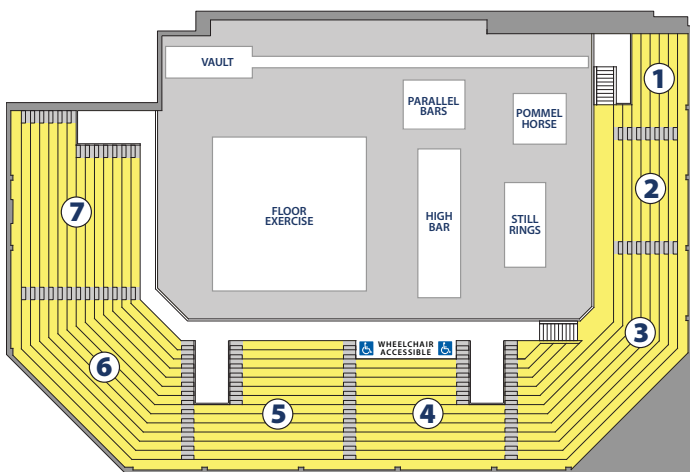

CLIFF KEEN ARENA • University of Michigan • Ann Arbor, Mich.

Men's Gymnastics

Wrestling