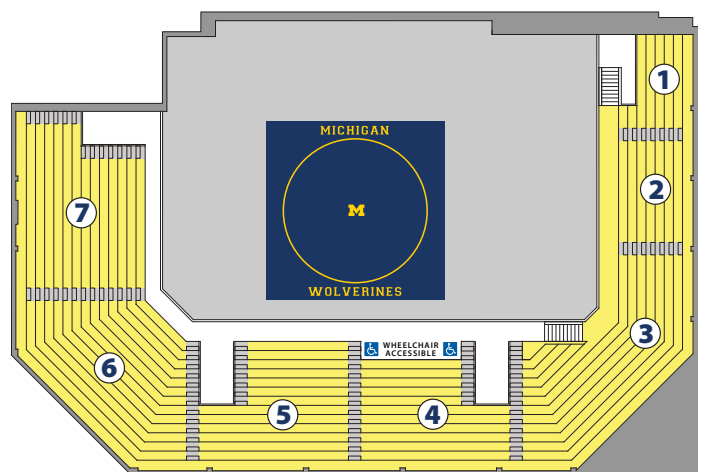

CLIFF KEEN ARENA • University of Michigan • Ann Arbor, Mich.

Men's Gymnastics

Wrestling