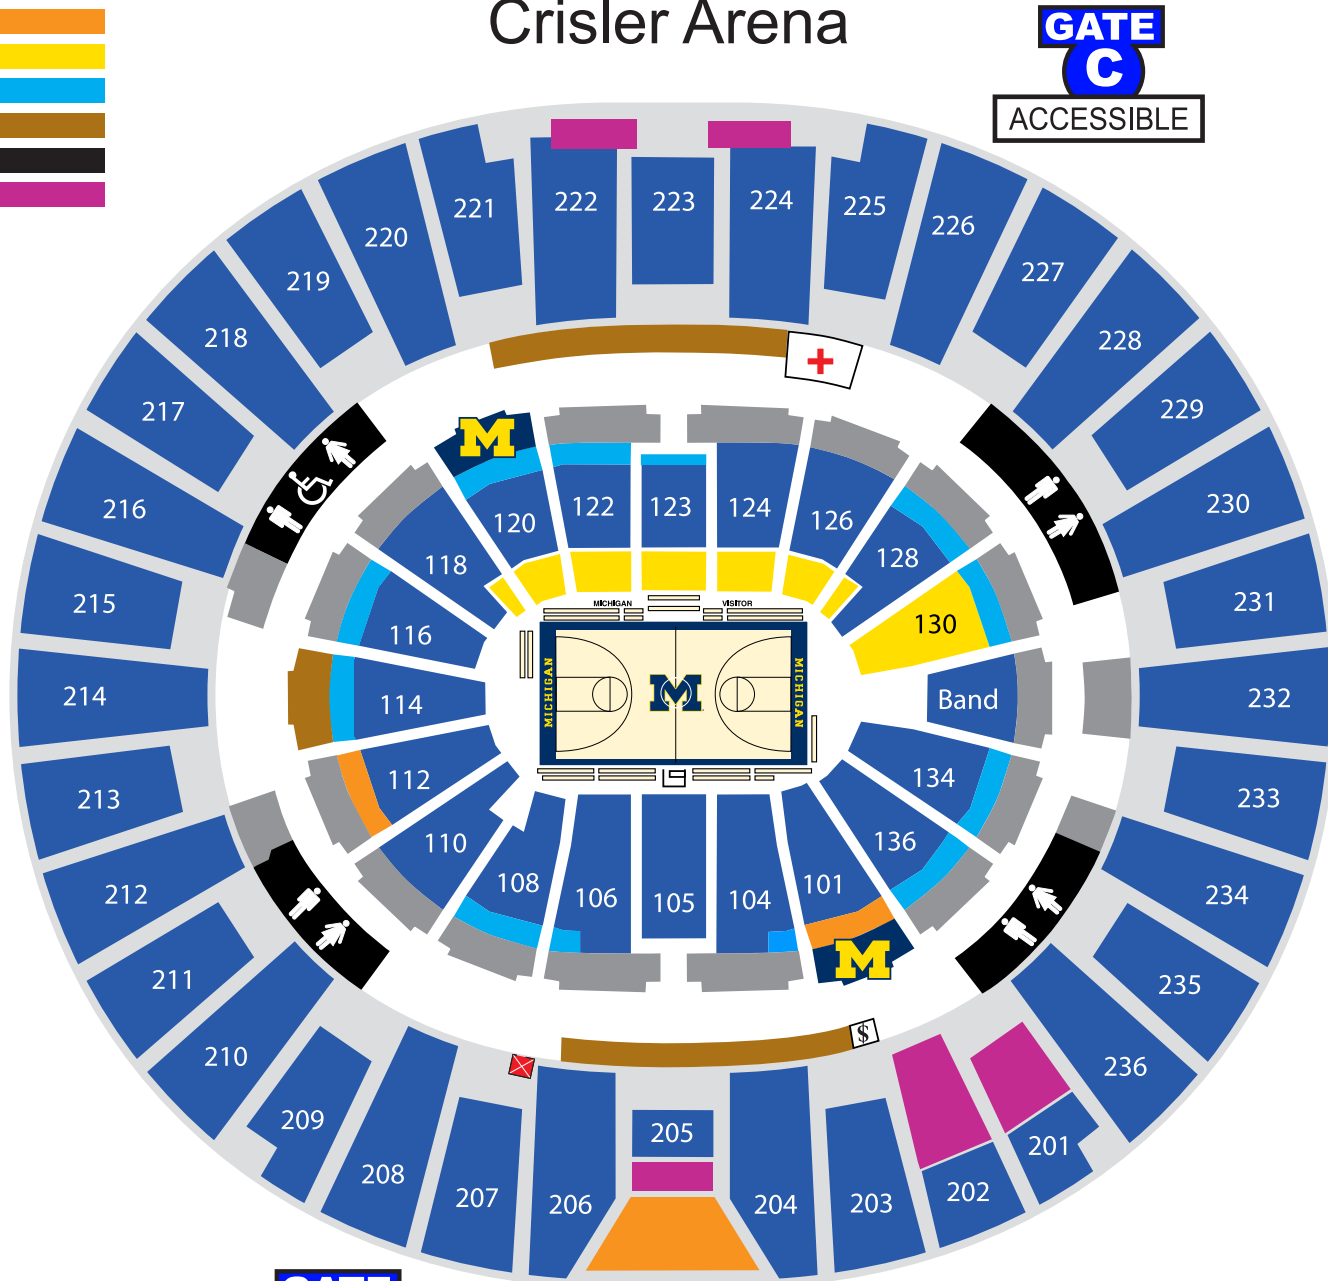

Crisler Arena

- PREMIUM SEATING
- STUDENT SEATING
- ACCESSIBLE SEATING
- CONCESSIONS
- RESTROOMS
- MEDIA
- ⊠ ELEVATOR
- + FIRST AID
- M M-Den SOUVENIRS
- \$ ATM

GATE C
ACCESSIBLE

GATE D
STUDENTS

GATE F
PLAYER GUEST AND VISITING TEAM
WILL CALL

GATE A
WILL CALL AND
TICKETS

Stadium Boulevard