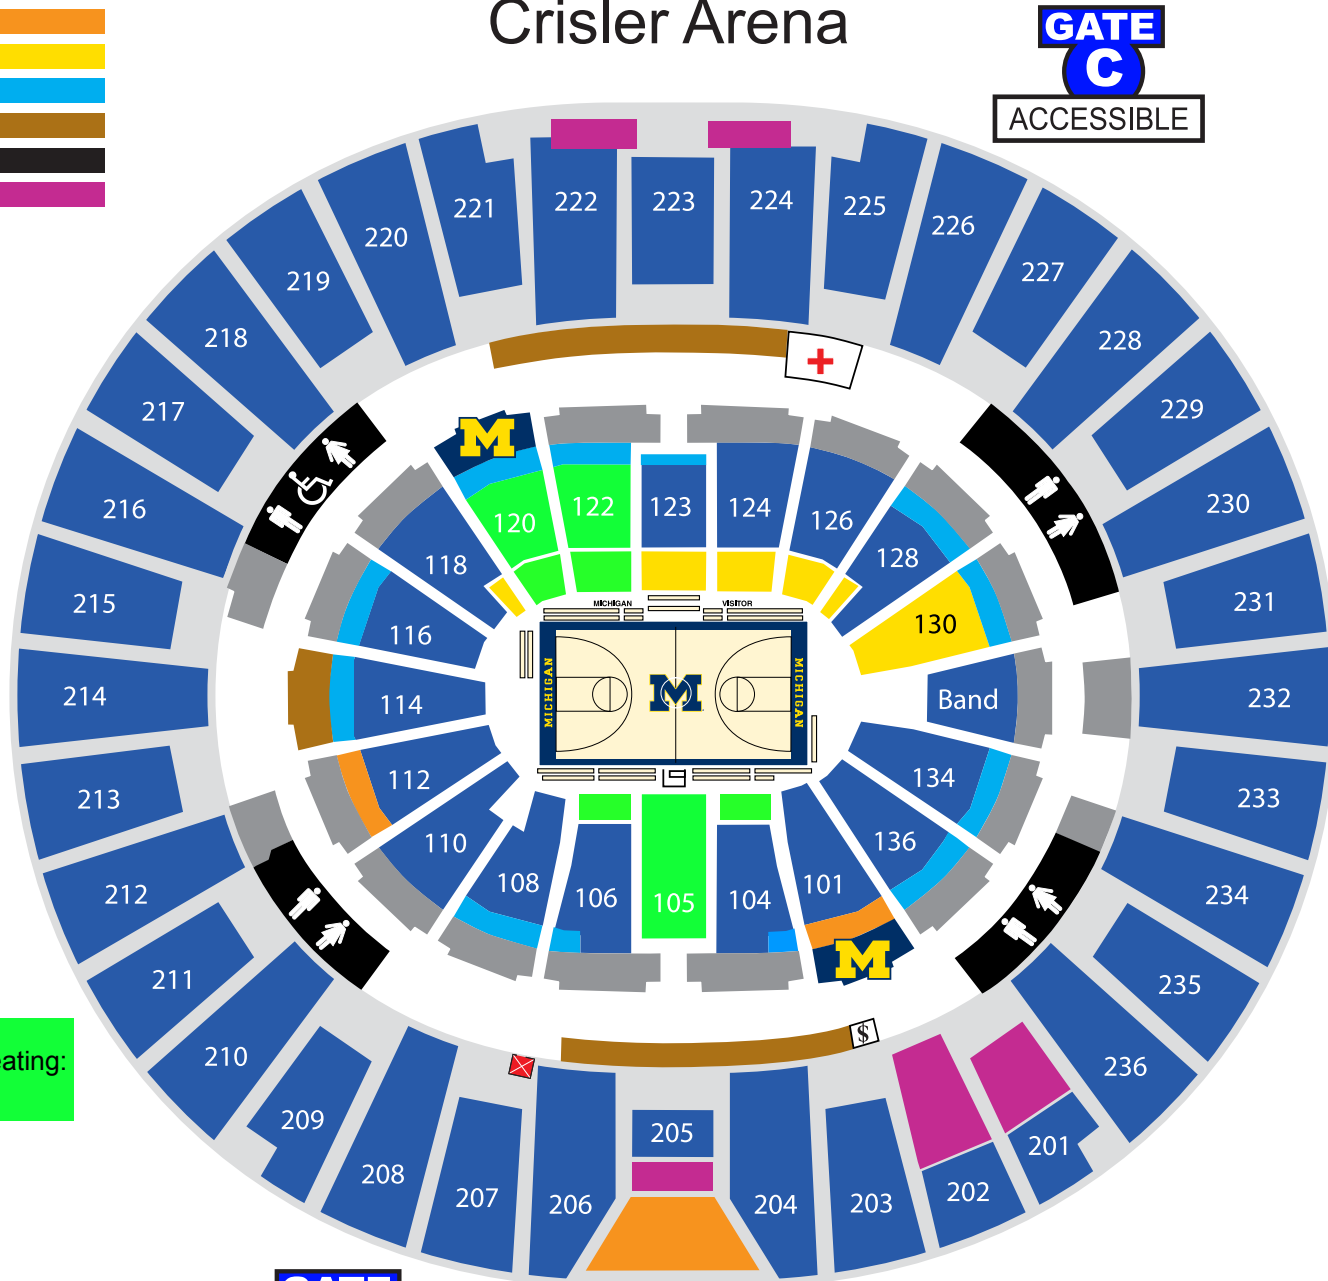

Crisler Arena

- WBB RESERVED SEATING
- PREMIUM SEATING
- STUDENT SEATING
- ACCESSIBLE SEATING
- CONCESSIONS
- RESTROOMS
- MEDIA
- ⊠ ELEVATOR
- + FIRST AID
- M M-Den SOUVENIRS
- \$ ATM

GATE C
ACCESSIBLE

GATE D
STUDENTS

Stadium Boulevard
GATE A
WILL CALL AND TICKETS

Section 104 & 106 Reserved Seating:
Rows 1-7 ONLY

GATE F
PLAYER GUEST AND VISITING TEAM
WILL CALL