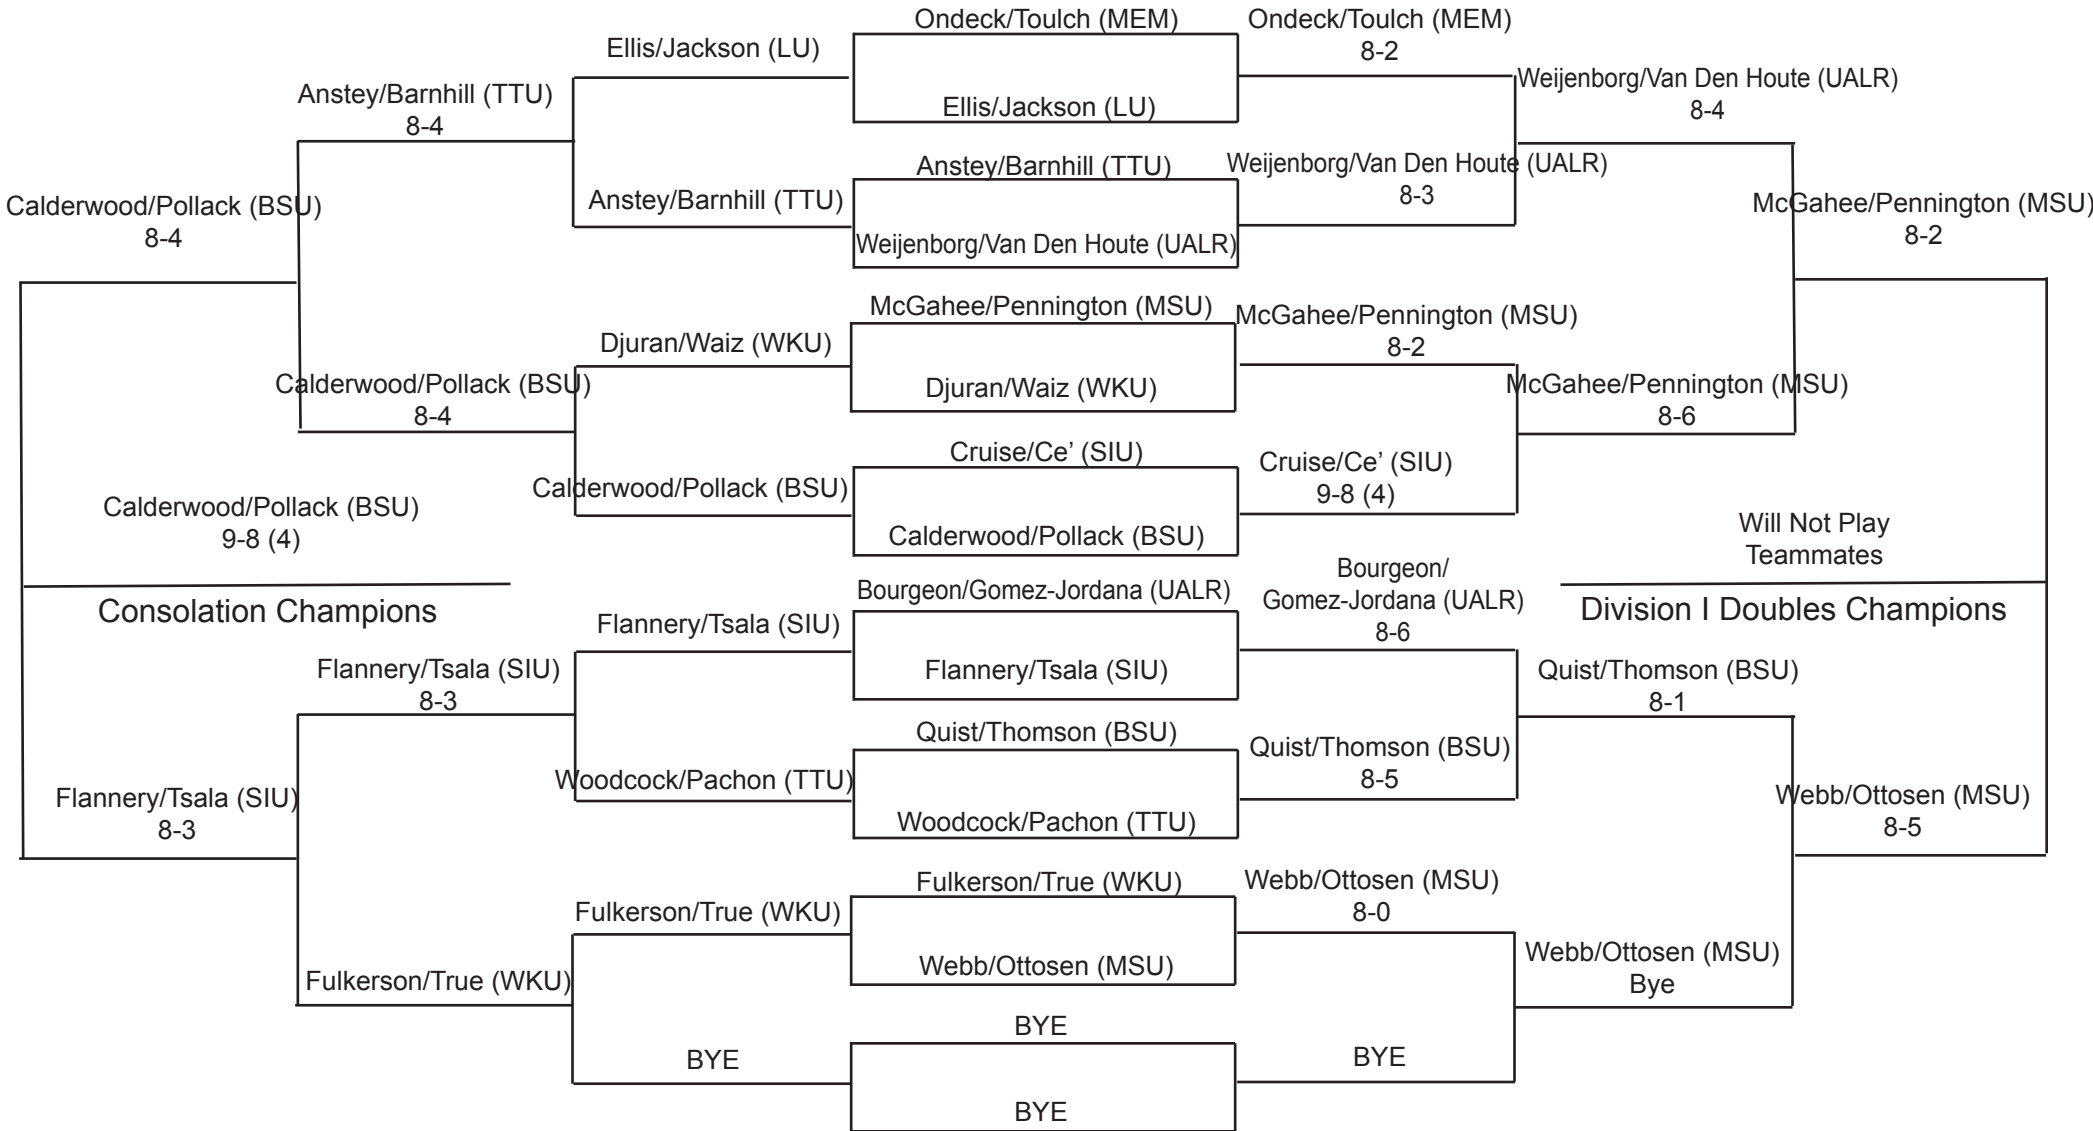

Team Codes
BSU = Ball State
LU = Lipscomb
MEM = Memphis
MSU = Murray State
SIU = Southern Illinois
TTU = Tennessee Tech
UALR = Arkansas-Little Rock
WKU = Western Kentucky

Division 1 Doubles