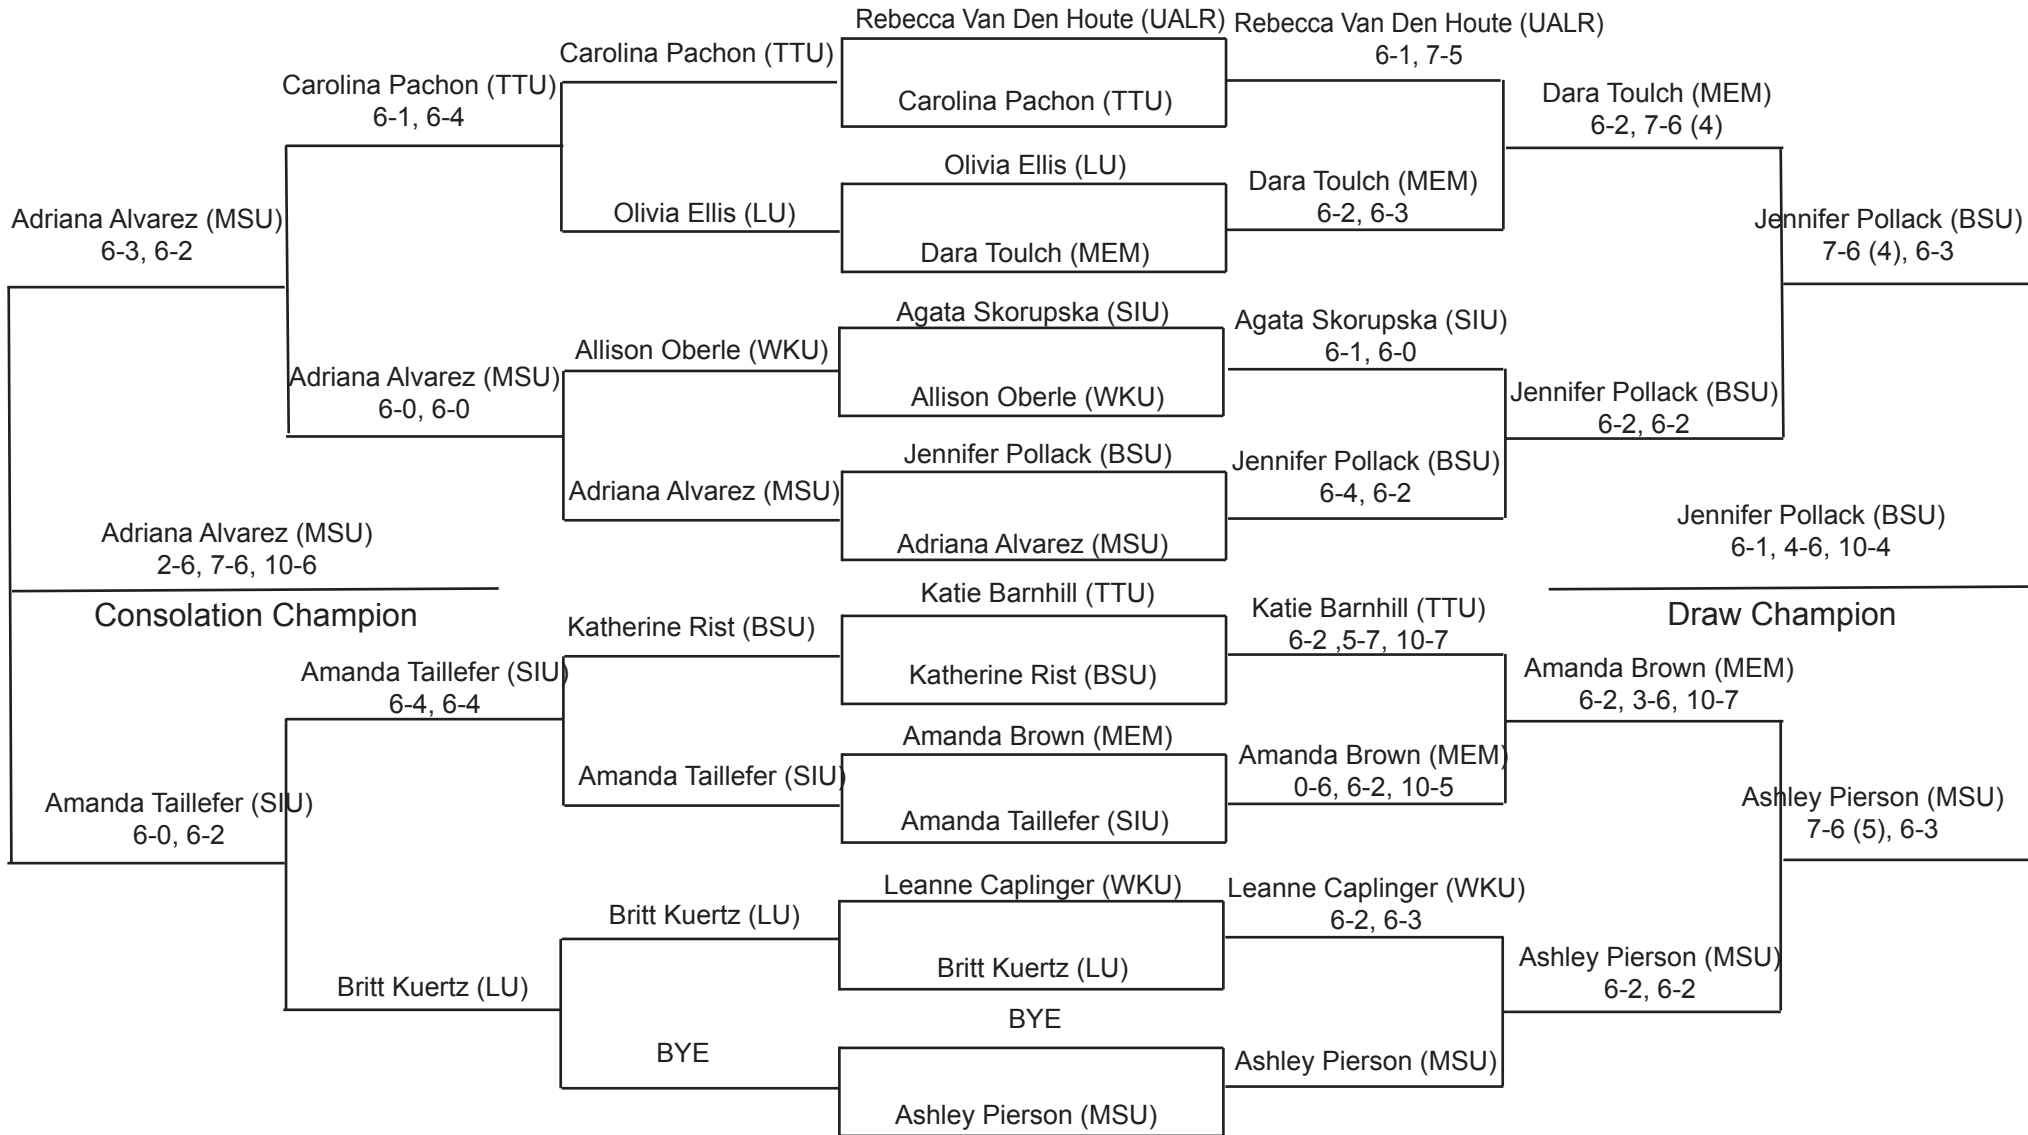

Division I Singles

FRIDAY

Team Codes
 BSU = Ball State
 LU = Lipscomb
 MEM = Memphis
 MSU = Murray State
 SIU = Southern Illinois
 TTU = Tennessee Tech
 UALR = Arkansas-Little Rock
 WKU = Western Kentucky

Team Codes
 BSU = Ball State
 LU = Lipscomb
 MEM = Memphis
 MSU = Murray State
 SIU = Southern Illinois
 TTU = Tennessee Tech
 UALR = Arkansas-Little Rock
 WKU = Western Kentucky

Division 2 Singles

Team Codes
 BSU = Ball State
 LU = Lipscomb
 MEM = Memphis
 MSU = Murray State
 SIU = Southern Illinois
 TTU = Tennessee Tech
 UALR = Arkansas-Little Rock
 WKU = Western Kentucky

Division 3 Singles

Team Codes
 BSU = Ball State
 LU = Lipscomb
 MEM = Memphis
 MSU = Murray State
 SIU = Southern Illinois
 TTU = Tennessee Tech
 UALR = Arkansas-Little Rock
 WKU = Western Kentucky

Division 4 Singles

* Webb replaced Pachon in the quarterfinal match for Tennessee Tech. Pachon played in the Round of 16 match.

Division 2 Doubles