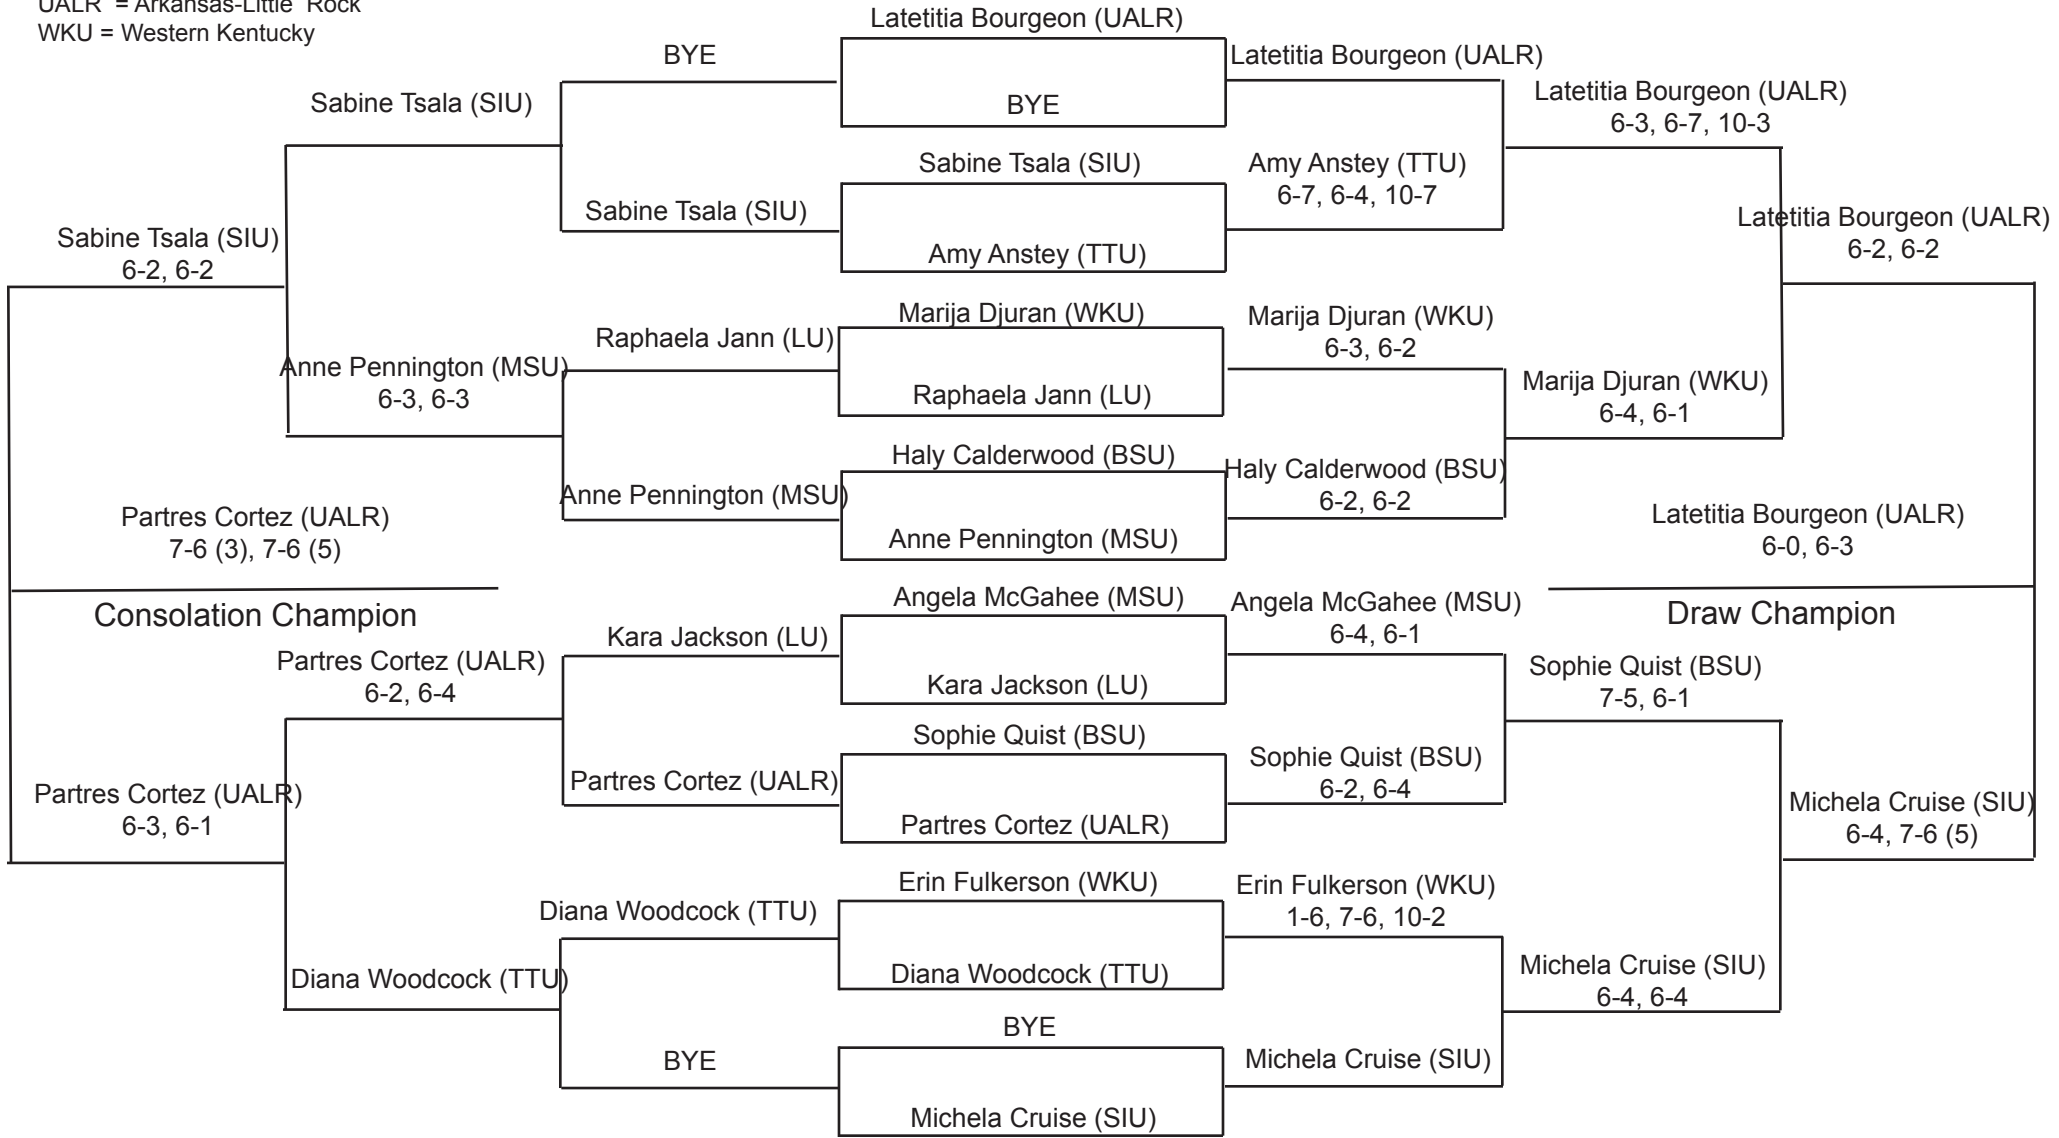

Division I Singles

FRIDAY

Team Codes
 BSU = Ball State
 LU = Lipscomb
 MEM = Memphis
 MSU = Murray State
 SIU = Southern Illinois
 TTU = Tennessee Tech
 UALR = Arkansas-Little Rock
 WKU = Western Kentucky

Team Codes
 BSU = Ball State
 LU = Lipscomb
 MEM = Memphis
 MSU = Murray State
 SIU = Southern Illinois
 TTU = Tennessee Tech
 UALR = Arkansas-Little Rock
 WKU = Western Kentucky

Division 2 Singles

Team Codes
 BSU = Ball State
 LU = Lipscomb
 MEM = Memphis
 MSU = Murray State
 SIU = Southern Illinois
 TTU = Tennessee Tech
 UALR = Arkansas-Little Rock
 WKU = Western Kentucky

Division 3 Singles

Team Codes
 BSU = Ball State
 LU = Lipscomb
 MEM = Memphis
 MSU = Murray State
 SIU = Southern Illinois
 TTU = Tennessee Tech
 UALR = Arkansas-Little Rock
 WKU = Western Kentucky

Division 4 Singles

* Webb replaced Pachon in the quarterfinal match for Tennessee Tech. Pachon played in the Round of 16 match.

Division 2 Doubles