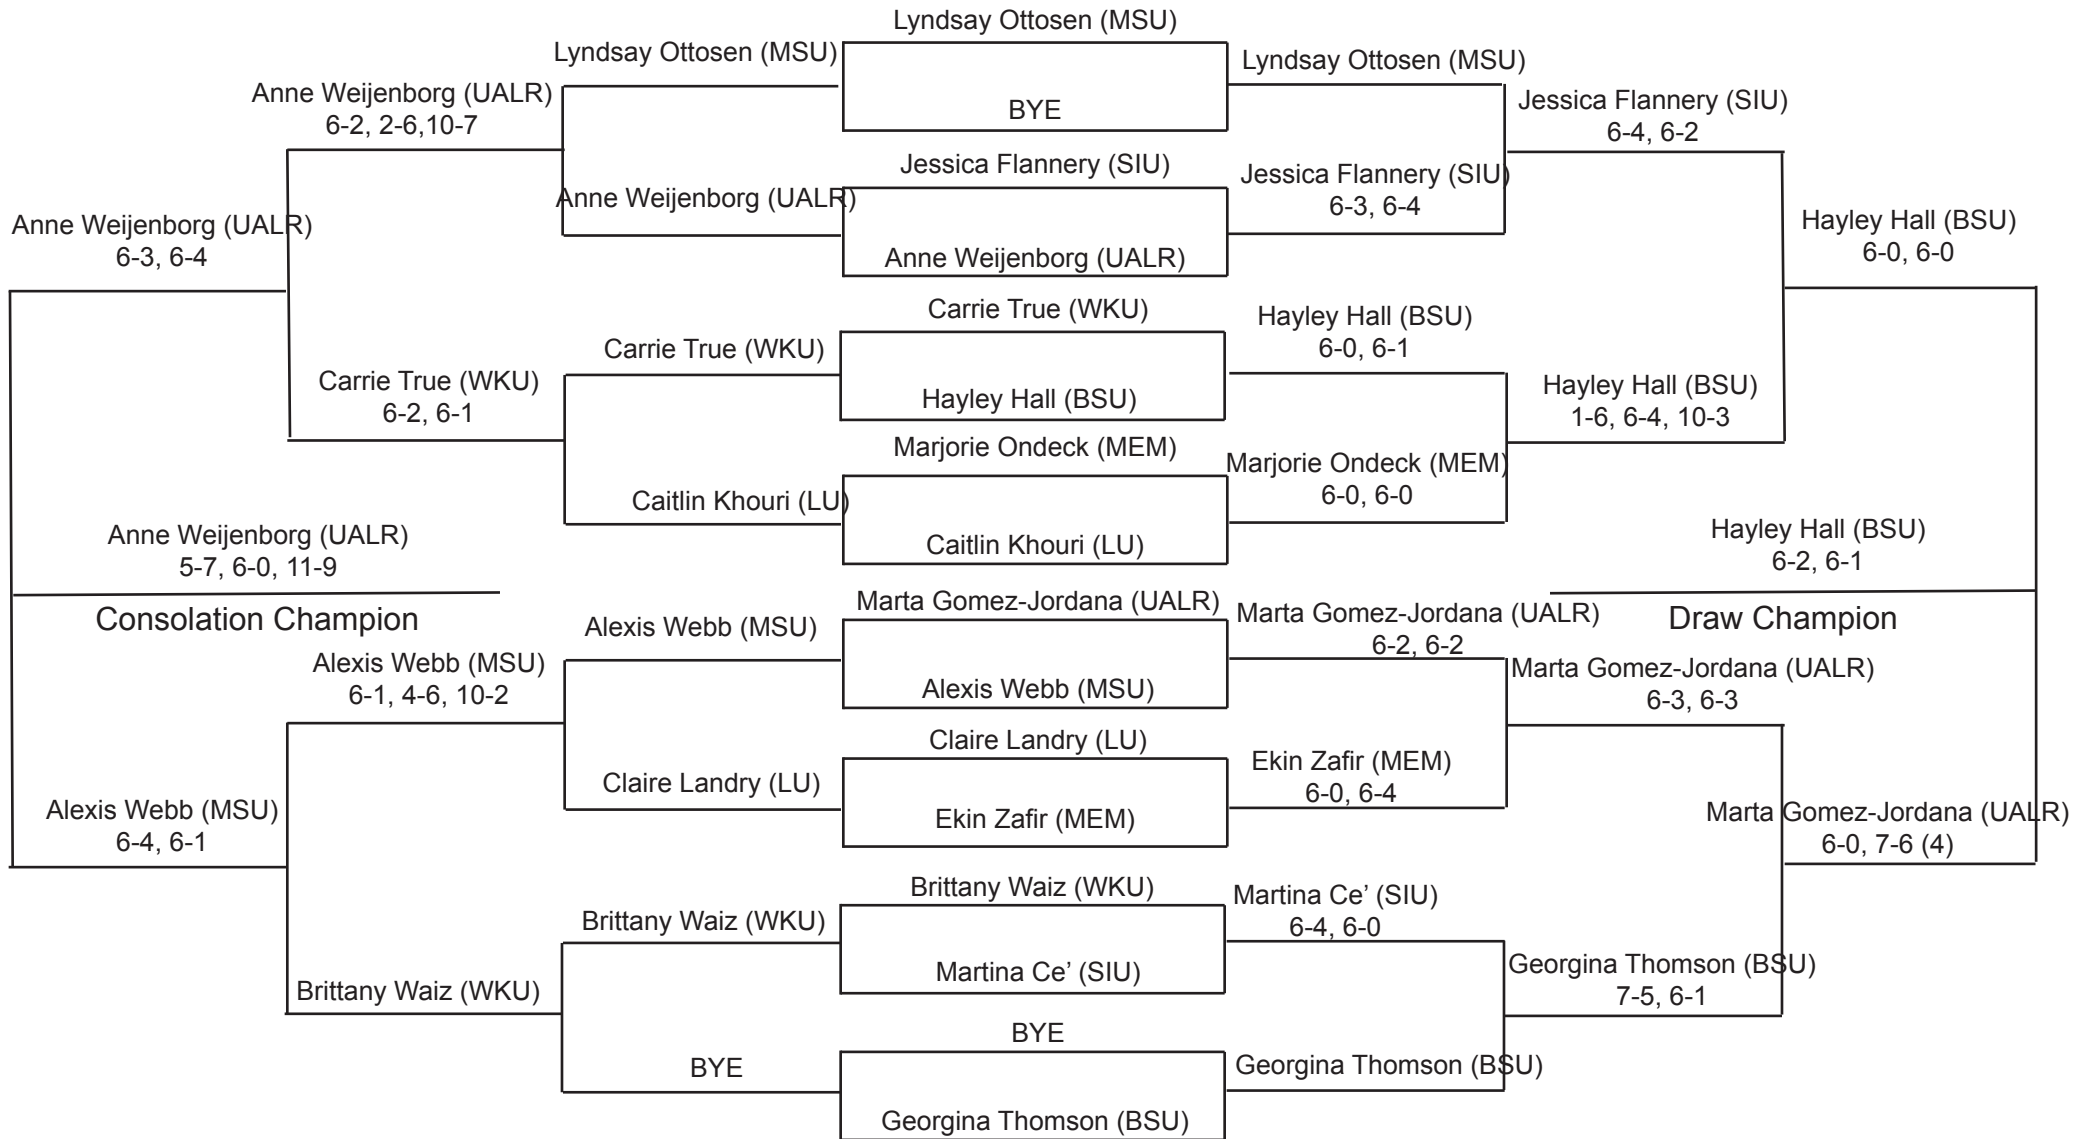

Division I Singles

FRIDAY

Team Codes
 BSU = Ball State
 LU = Lipscomb
 MEM = Memphis
 MSU = Murray State
 SIU = Southern Illinois
 TTU = Tennessee Tech
 UALR = Arkansas-Little Rock
 WKU = Western Kentucky

Team Codes
 BSU = Ball State
 LU = Lipscomb
 MEM = Memphis
 MSU = Murray State
 SIU = Southern Illinois
 TTU = Tennessee Tech
 UALR = Arkansas-Little Rock
 WKU = Western Kentucky

Division 2 Singles

Team Codes
 BSU = Ball State
 LU = Lipscomb
 MEM = Memphis
 MSU = Murray State
 SIU = Southern Illinois
 TTU = Tennessee Tech
 UALR = Arkansas-Little Rock
 WKU = Western Kentucky

Division 3 Singles

Team Codes
 BSU = Ball State
 LU = Lipscomb
 MEM = Memphis
 MSU = Murray State
 SIU = Southern Illinois
 TTU = Tennessee Tech
 UALR = Arkansas-Little Rock
 WKU = Western Kentucky

Division 4 Singles

* Webb replaced Pachon in the quarterfinal match for Tennessee Tech. Pachon played in the Round of 16 match.

Division 2 Doubles