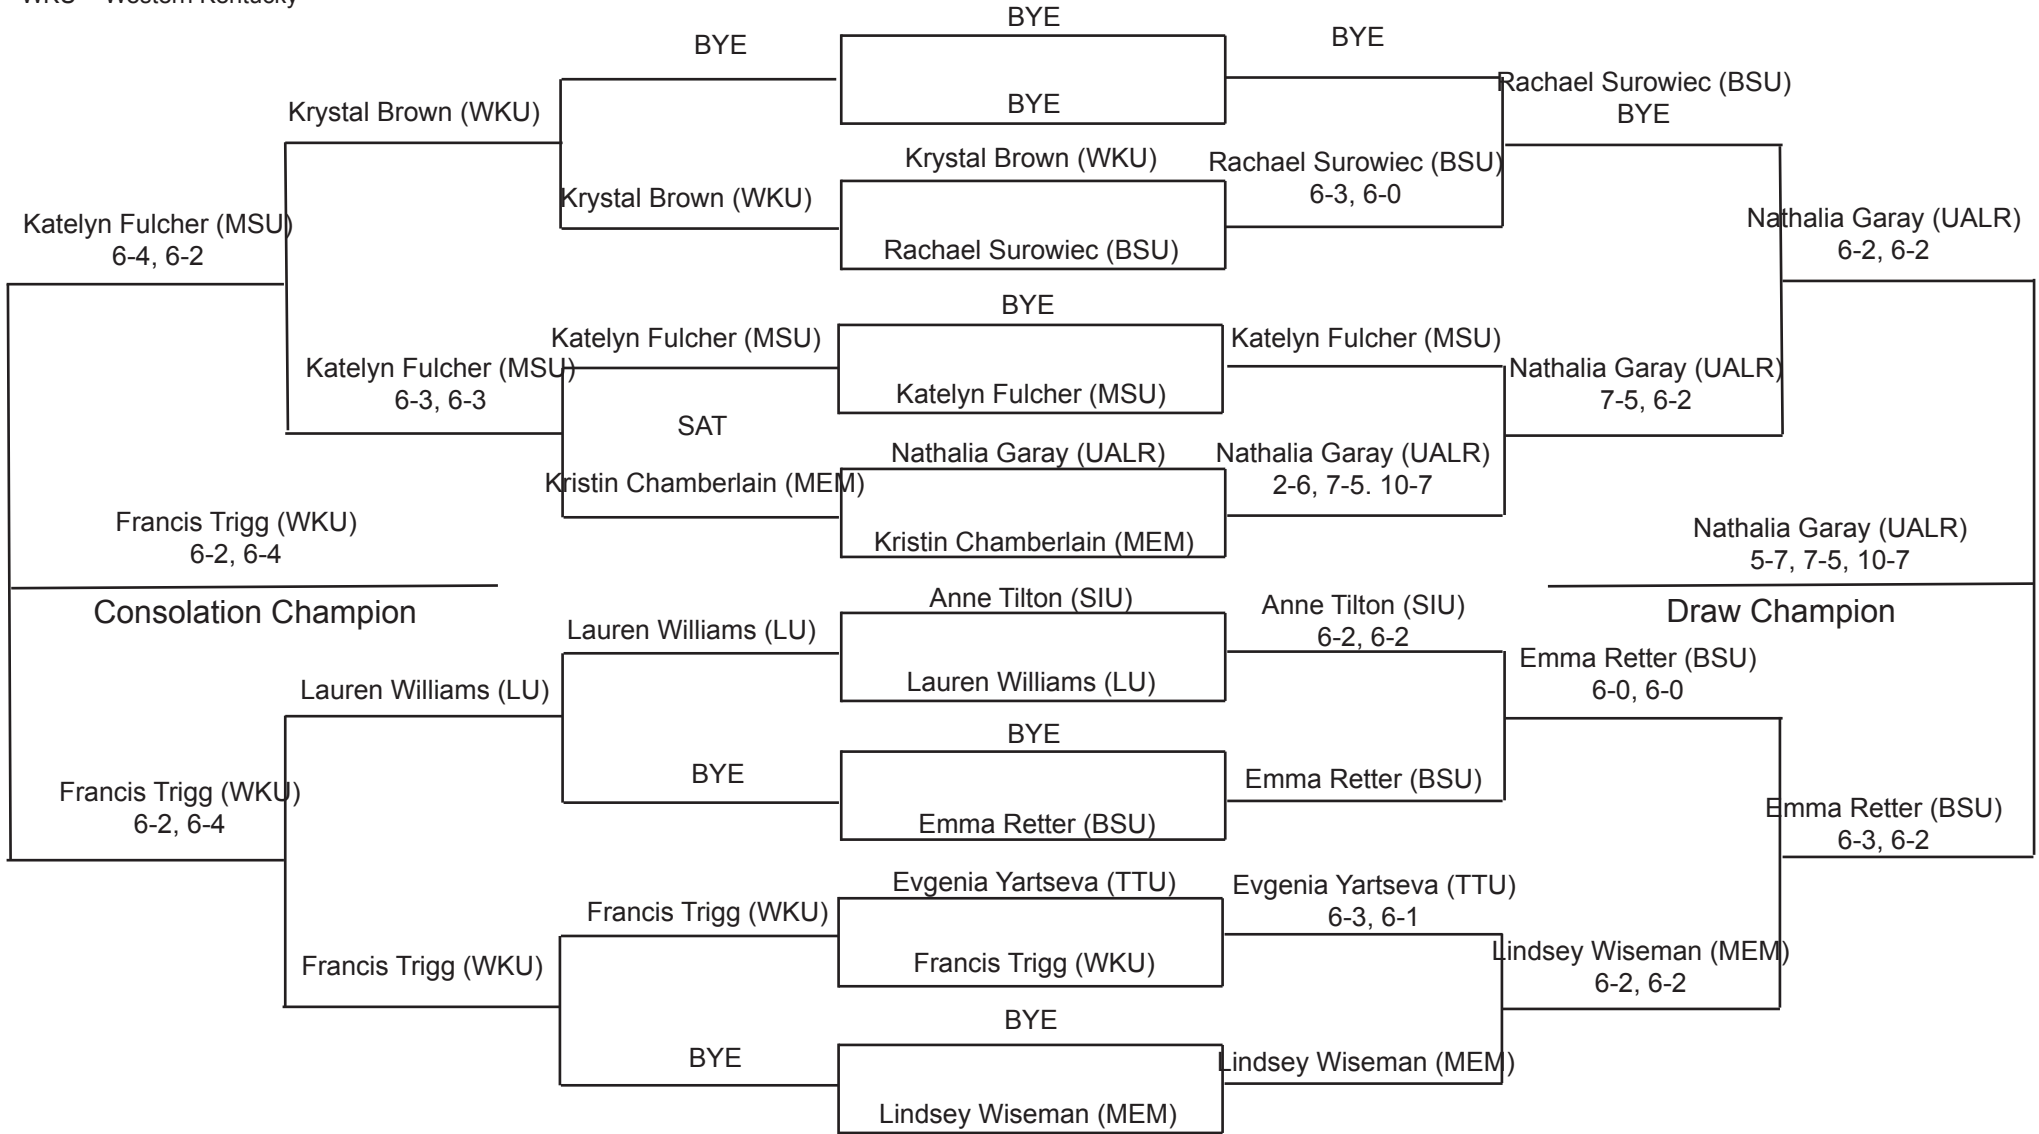

Division I Singles

FRIDAY

Team Codes
 BSU = Ball State
 LU = Lipscomb
 MEM = Memphis
 MSU = Murray State
 SIU = Southern Illinois
 TTU = Tennessee Tech
 UALR = Arkansas-Little Rock
 WKU = Western Kentucky

Team Codes
 BSU = Ball State
 LU = Lipscomb
 MEM = Memphis
 MSU = Murray State
 SIU = Southern Illinois
 TTU = Tennessee Tech
 UALR = Arkansas-Little Rock
 WKU = Western Kentucky

Division 2 Singles

Team Codes
 BSU = Ball State
 LU = Lipscomb
 MEM = Memphis
 MSU = Murray State
 SIU = Southern Illinois
 TTU = Tennessee Tech
 UALR = Arkansas-Little Rock
 WKU = Western Kentucky

Division 3 Singles

Team Codes
 BSU = Ball State
 LU = Lipscomb
 MEM = Memphis
 MSU = Murray State
 SIU = Southern Illinois
 TTU = Tennessee Tech
 UALR = Arkansas-Little Rock
 WKU = Western Kentucky

Division 4 Singles

* Webb replaced Pachon in the quarterfinal match for Tennessee Tech. Pachon played in the Round of 16 match.

Division 2 Doubles