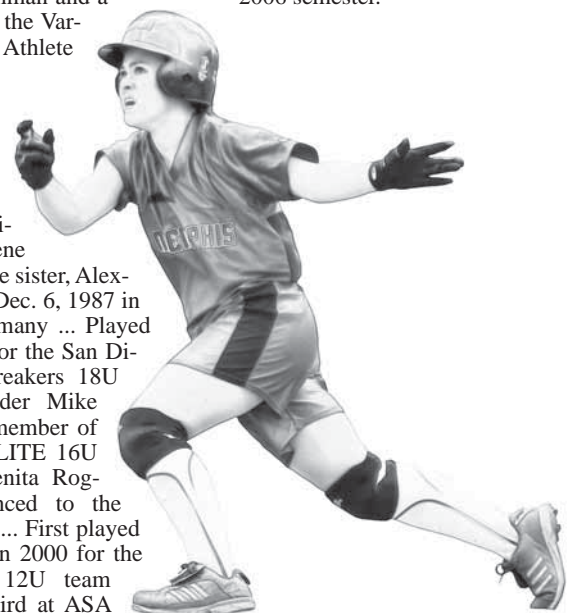

STATISTICS

YEAR	AVG	GP-GS	AB	R	H	2B	3B	HR	RBI	TB	SLG%	BB	HBP	SO	GDP	OB%	SF	SH	SB-ATT	PO	A	E
2006	.230	53-52	122	17	28	5	0	0	13	33	.270	19	3	29	1	.342	2	9	8-12	87	67	5