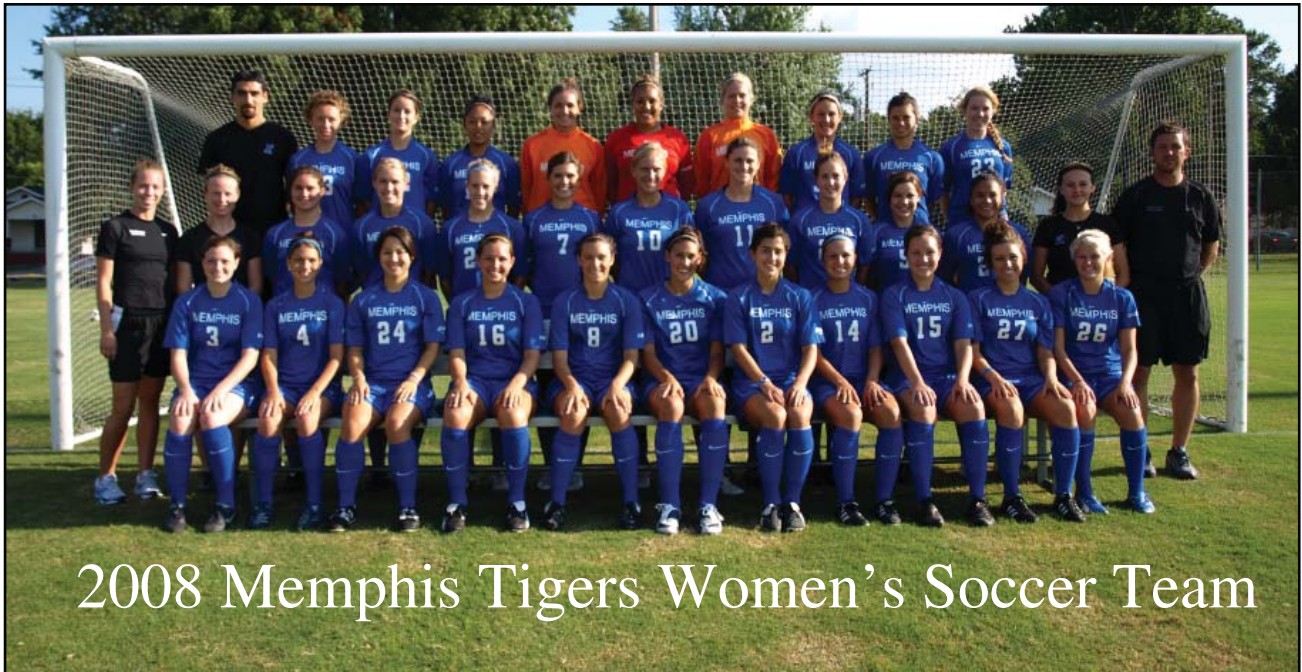

Top Row (Left to Right): Goalkeeper Coach-Sebastian Vecchio, Kelsey Robson, Tara Telford, Julia Ignacio, Nikki Unland, Elise Kuhar-Pitters, Jordan Boyle, Ashley Berra, Amanda Olszewski, Heather Trotter
Middle Row: Manager-Mary Shelton, Volunteer Assistant Coach-Amy Morrison, Melissa Smith, Carly Bykerk, Elizabeth Hildebrandt, Kelsey Bakker, Brittany Baldwin, Katie Sabet, Laurel Shute, Vendula Strnadova, Lizzy Simonin, Assistant Coach-Jodi Grant, Head Coach- Brooks Monaghan
Bottom Row: Lia Fannin, Victoria Dalton, Tarah Kerr, Maggie Leone, Kylie Hayes, Emiko Schwab, Kate Murphy, Brittany Hance, Laura Laufenberg, Aly Hancock, Krista Turner