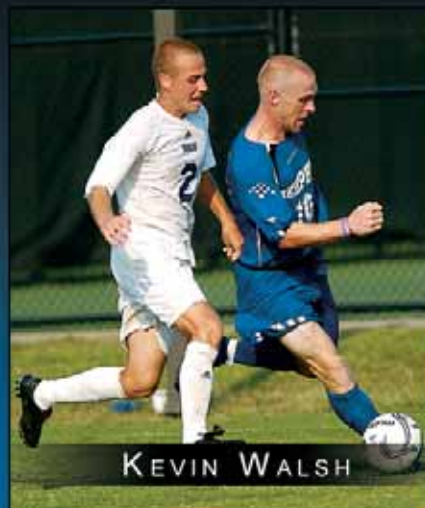

Home games in BOLD

* = Conference games

All times are CST and subject to change

MRSC = Mike Rose Soccer Complex

ADAM MONTGOMERY

KEVIN WALSH

JARED BRITCHER

2007 WOMEN'S SOCCER SCHEDULE