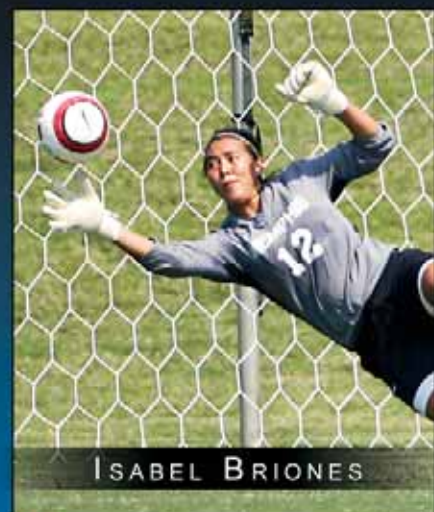

Home games in BOLD

* = Conference games

All times are CST and subject to change

MRSC = Mike Rose Soccer Complex

ELAINE SEDGEWICK

HARUMI SOMEYA

ISABEL BRIONES

MEMPHIS TIGER SOCCER

MIKE ROSE SOCCER COMPLEX