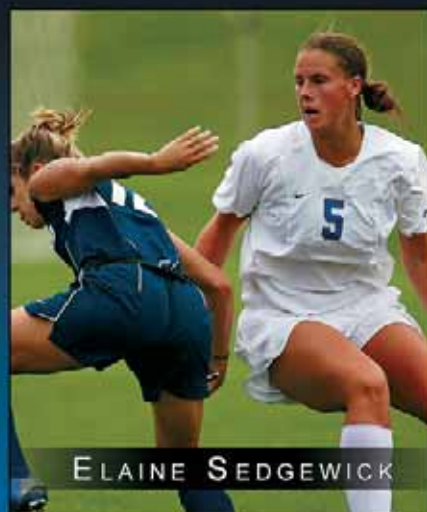

2007 WOMEN'S SOCCER SCHEDULE

DAY	DATE	OPPONENT	SITE	TIME
FRI	AUG. 31	ARKANSAS-LITTLE ROCK	MRSC	5:30 P.M.
Sun	Sept. 2	at Arkansas	Fayetteville, Ark.	1 p.m.
Thu	Sept. 6	vs. LSU	Birmingham, Ala.	5 p.m.
Sat	Sept. 8	at Samford	Birmingham, Ala.	7 p.m.
Sun	Sept. 16	at Alabama	Tuscaloosa, Ala.	1 p.m.
TUE	SEPT. 18	UT-MARTIN	MRSC	7 P.M.
FRI	SEPT. 21	OLE MISS	MRSC	7 P.M.
SUN	SEPT. 23	MISSISSIPPI STATE	MRSC	1 P.M.
SUN	SEPT. 30	MISSOURI STATE	MRSC	1 P.M.
FRI	OCT. 5	UAB*	MRSC	7 P.M.
Fri	Oct. 12	at Houston*	Houston, Texas	7 p.m.
Sun	Oct. 14	at Rice*	Houston, Texas	1 p.m.
FRI	OCT. 19	TULSA*	MRSC	7 P.M.
SUN	OCT. 21	SMU*	MRSC	1 P.M.
FRI	OCT. 26	SOUTHERN MISS*	MRSC	7 P.M.
SUN	OCT. 28	UCF*	MRSC	1 P.M.
Fri	Nov. 2	at Marshall*	Huntington, W.Va.	6 p.m.
Sun	Nov. 4	at East Carolina*	Greenville, N.C.	11 a.m.
Nov.	7-11	C-USA Tournament	El Paso, Texas	

Home games in BOLD

* = Conference games

All times are CST and subject to change

MRSC = Mike Rose Soccer Complex

ELAINE SEDGEWICK