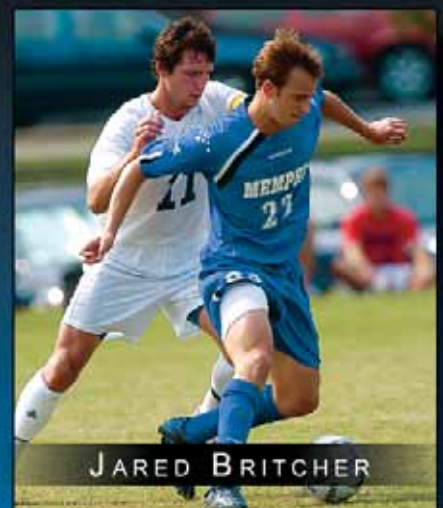

Home games in BOLD

* = Conference games

All times are CST and subject to change

MRSC = Mike Rose Soccer Complex

ADAM MONTGOMERY

KEVIN WALSH

JARED BRITCHER

2007 WOMEN'S SOCCER SCHEDULE