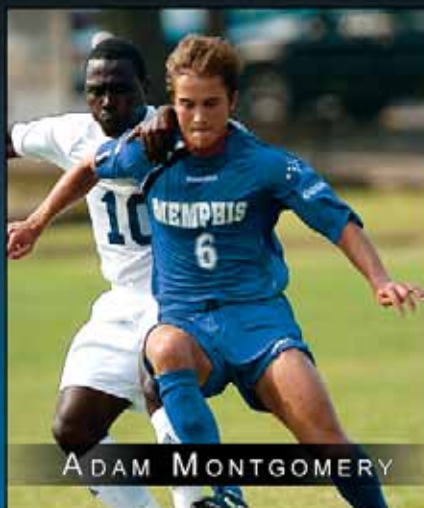

Home games in BOLD

* = Conference games

All times are CST and subject to change

MRSC = Mike Rose Soccer Complex

ADAM MONTGOMERY

KEVIN WALSH

JARED BRITCHER

2007 WOMEN'S SOCCER SCHEDULE