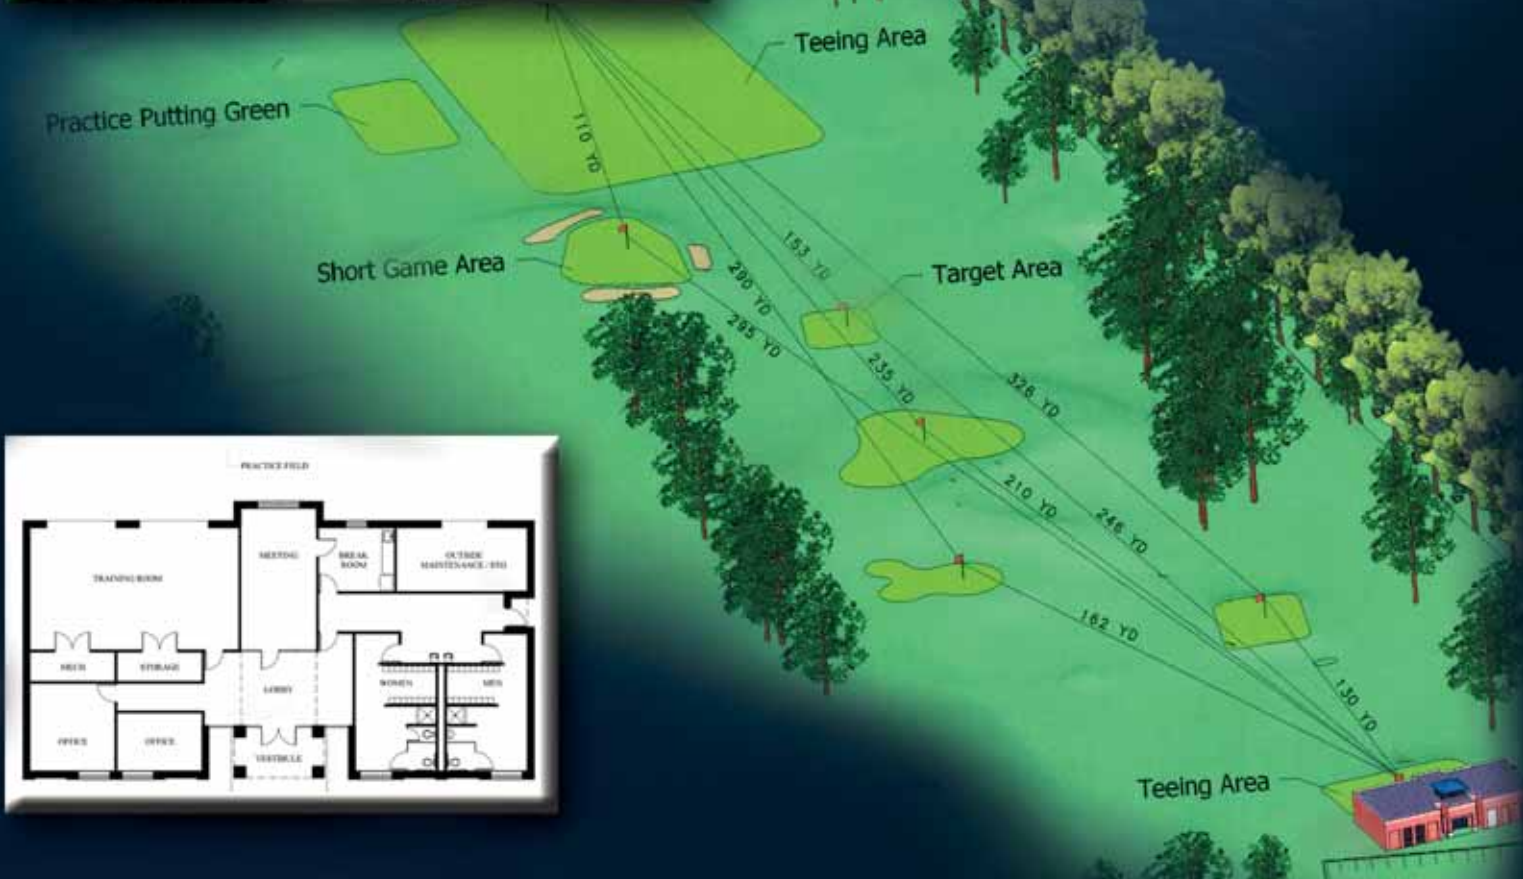

# PROUDLY PRESENTING THE FUTURE OF TIGER GOLF

THE UNIVERSITY OF MEMPHIS ATHLETIC DEPARTMENT HAS BEGUN BUILDING A BRAND NEW YEAR-ROUND GOLF FACILITY ON THE SCHOOL'S PARK AVENUE CAMPUS WHICH WILL INCLUDE:

- INDOOR/OUTDOOR HITTING BAYS,
- PUTTING AND CHIPPING GREENS,
  - A 400-YARD DRIVING RANGE,
  - A VIDEO TEACHING AREA
- PLAYER LOCKER ROOMS AND COACHES' OFFICES.

THE NEW FACILITY, COMBINED WITH THE MILD MID-SOUTH CLIMATE AND SOME OF THE BEST LOCAL COURSES IN THE REGION WILL ALLOW TIGER AND LADY TIGER GOLFERS TO WORK ON THEIR GAMES YEAR-ROUND AND REMAIN ON THE CUTTING EDGE OF COLLEGE GOLF.

### HOST OF THE MEMPHIS INTERCOLLEGIATE

FOUNDED IN 1913, COLONIAL HAS ESTABLISHED ITSELF AS THE PREMIER CLUB IN THE GREATER MID-SOUTH REGION. SITTING ON 385 ACRES OF METICULOUSLY MANICURED AND PEACEFUL GROUNDS IN EASTERN SHELBY COUNTY, COLONIAL OFFERS 36 HOLES OF GOLF, INCLUDING THE 3RD RANKED COURSE IN THE STATE OF TENNESSEE AND THE TOP-RANKED COURSE IN THE MEMPHIS AREA BY MEMPHIS BUSINESS JOURNAL. COLONIAL WAS THE FOUNDING CLUB AND HOME TO THE DANNY THOMAS MEMPHIS CLASSIC FOR 30 YEARS. THE PAR-72 SOUTH COURSE SERVED AS THE HOME OF THE FEDEX ST. JUDE CLASSIC AND WAS THE SITE OF AL GEIBERGER'S HISTORIC 59 AND PRESIDENT GERALD FORD'S HOLE-IN-ONE DURING THE EVENT'S 1976 PRO-AM.

**2008 WOMEN'S SCHEDULE**

2/25-26	Fighting Camel Classic	Buies Creek, N.C.
3/9-11	Pinehurst Challenge	Pinehurst, N.C.
3/17-19	Dr. Donnis Thompson Invit.	Honolulu, Hawaii
3/31-4/1	John Kirk/Lady Panther Inter.	Stockbridge, Ga.
4/14-16	C-USA Championships	El Paso, Texas
5/8-10	NCAA Regionals	TBD
5/20-23	NCAA Finals	Albuquerque, N.M.