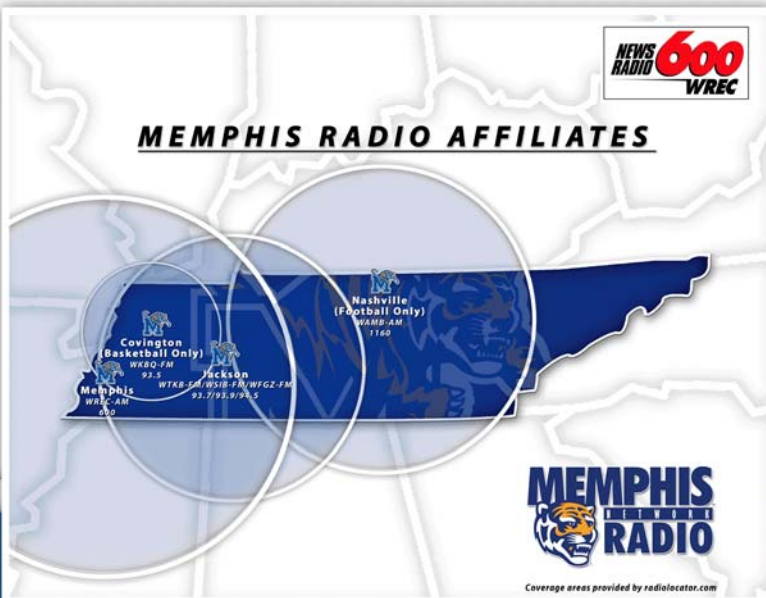

MEMPHIS RADIO AFFILIATES