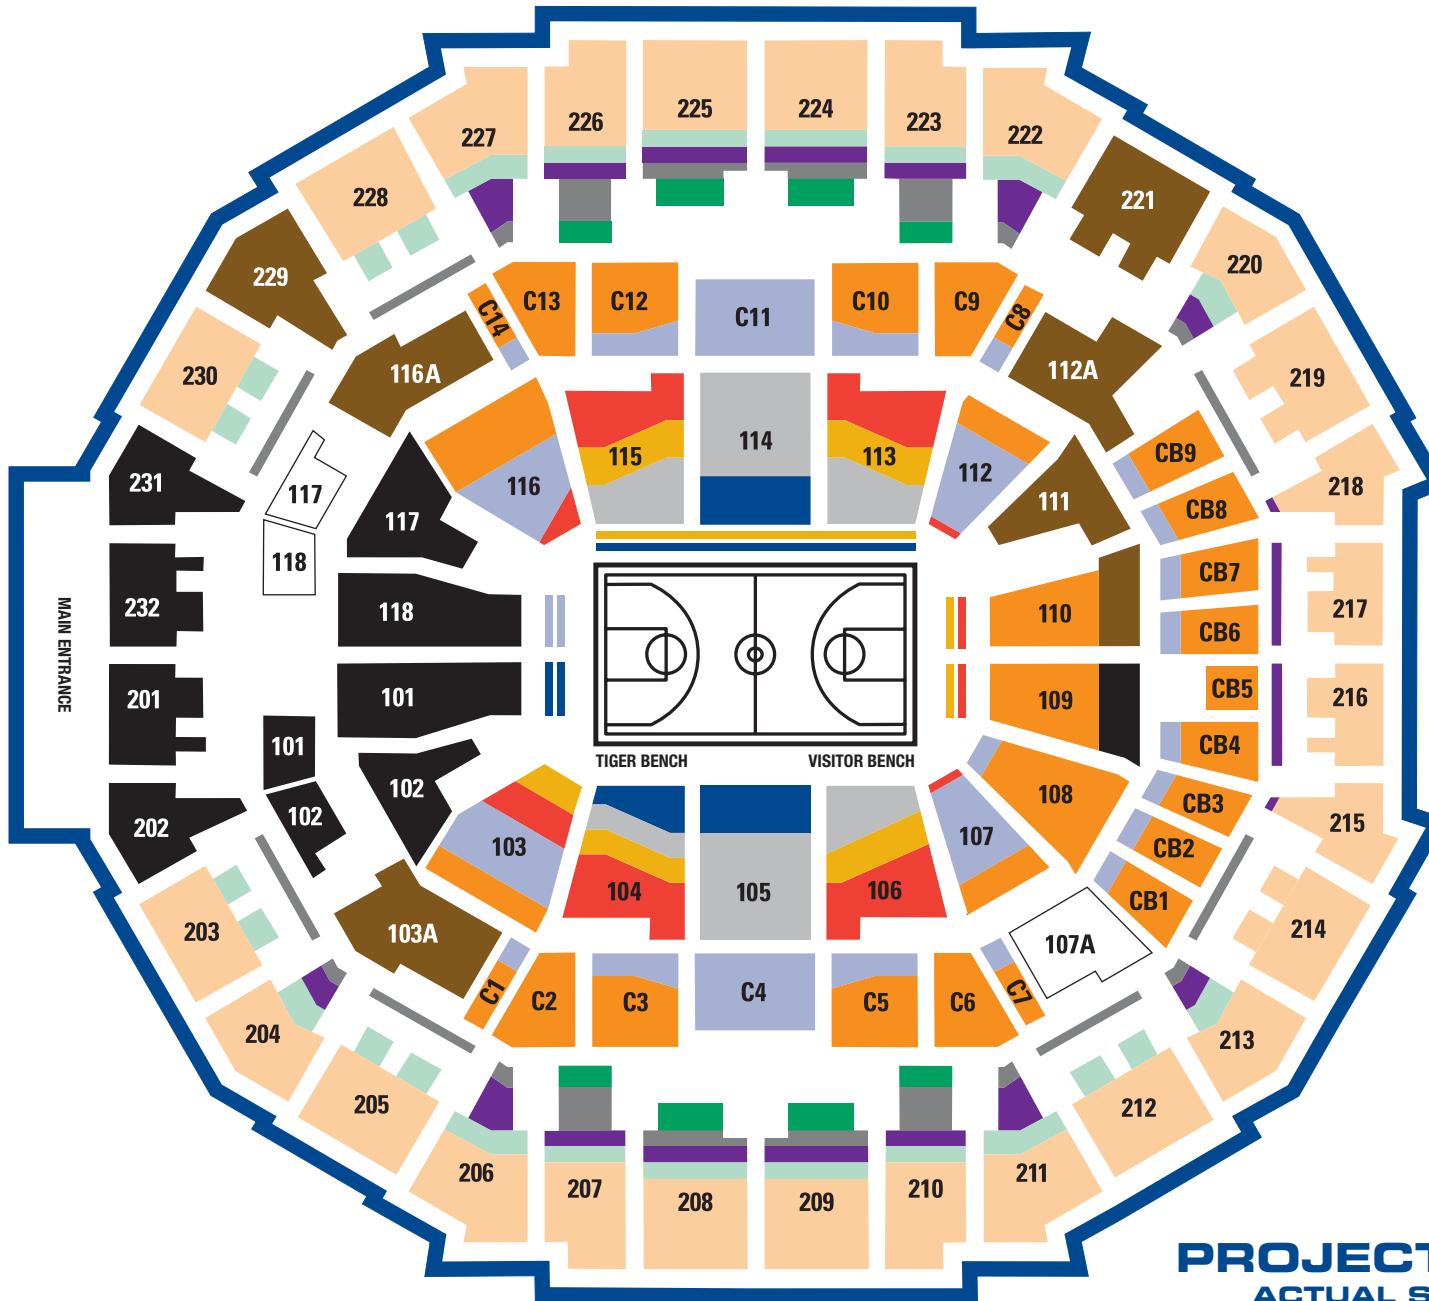

2007 BASKETBALL SEATING

	AMBASSADOR	\$500K +
	PLATINUM	\$25,000
	GOLD	\$15,000
	SCHOLARSHIP	\$10,000
	SUPER	\$5,000
	STRIPED	\$2,500
	BENGAL	\$1,000
	TOM'S CLUB	\$500
	TIGER TRACKER	\$250
	TIGER ASSOCIATE	\$100
	STUDENTS / VISITORS	
	FACULTY / STAFF / M CLUB	
	COLISEUM / LOYALTY	
	NO DONATION REQUIRED	

PROJECTION ONLY
ACTUAL SEATS MAY VARY