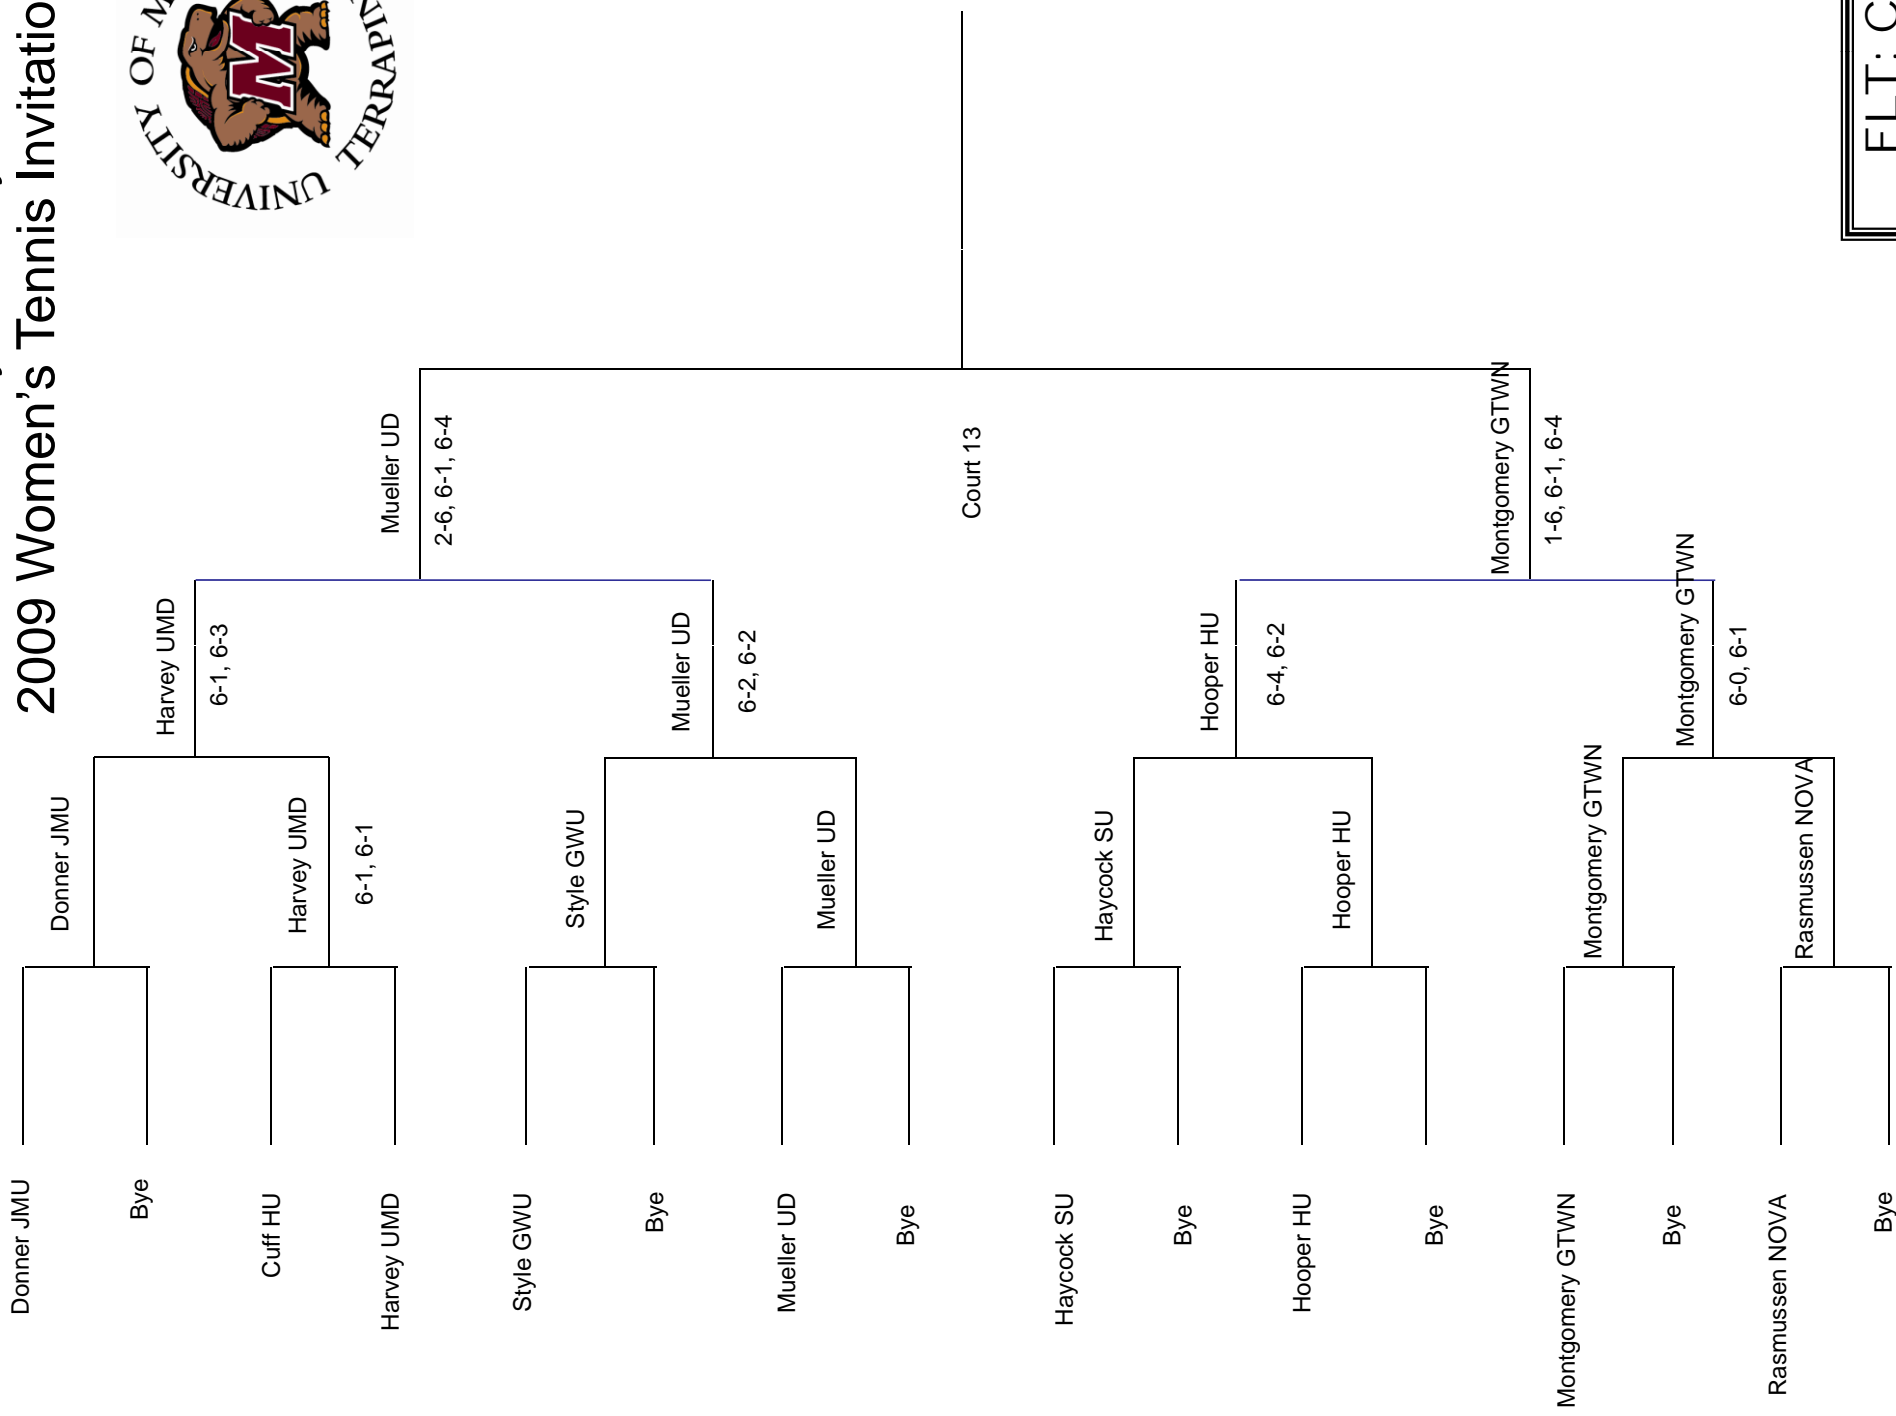

University of Maryland 2009 Women's Tennis Invitational

FLT: C
Singles