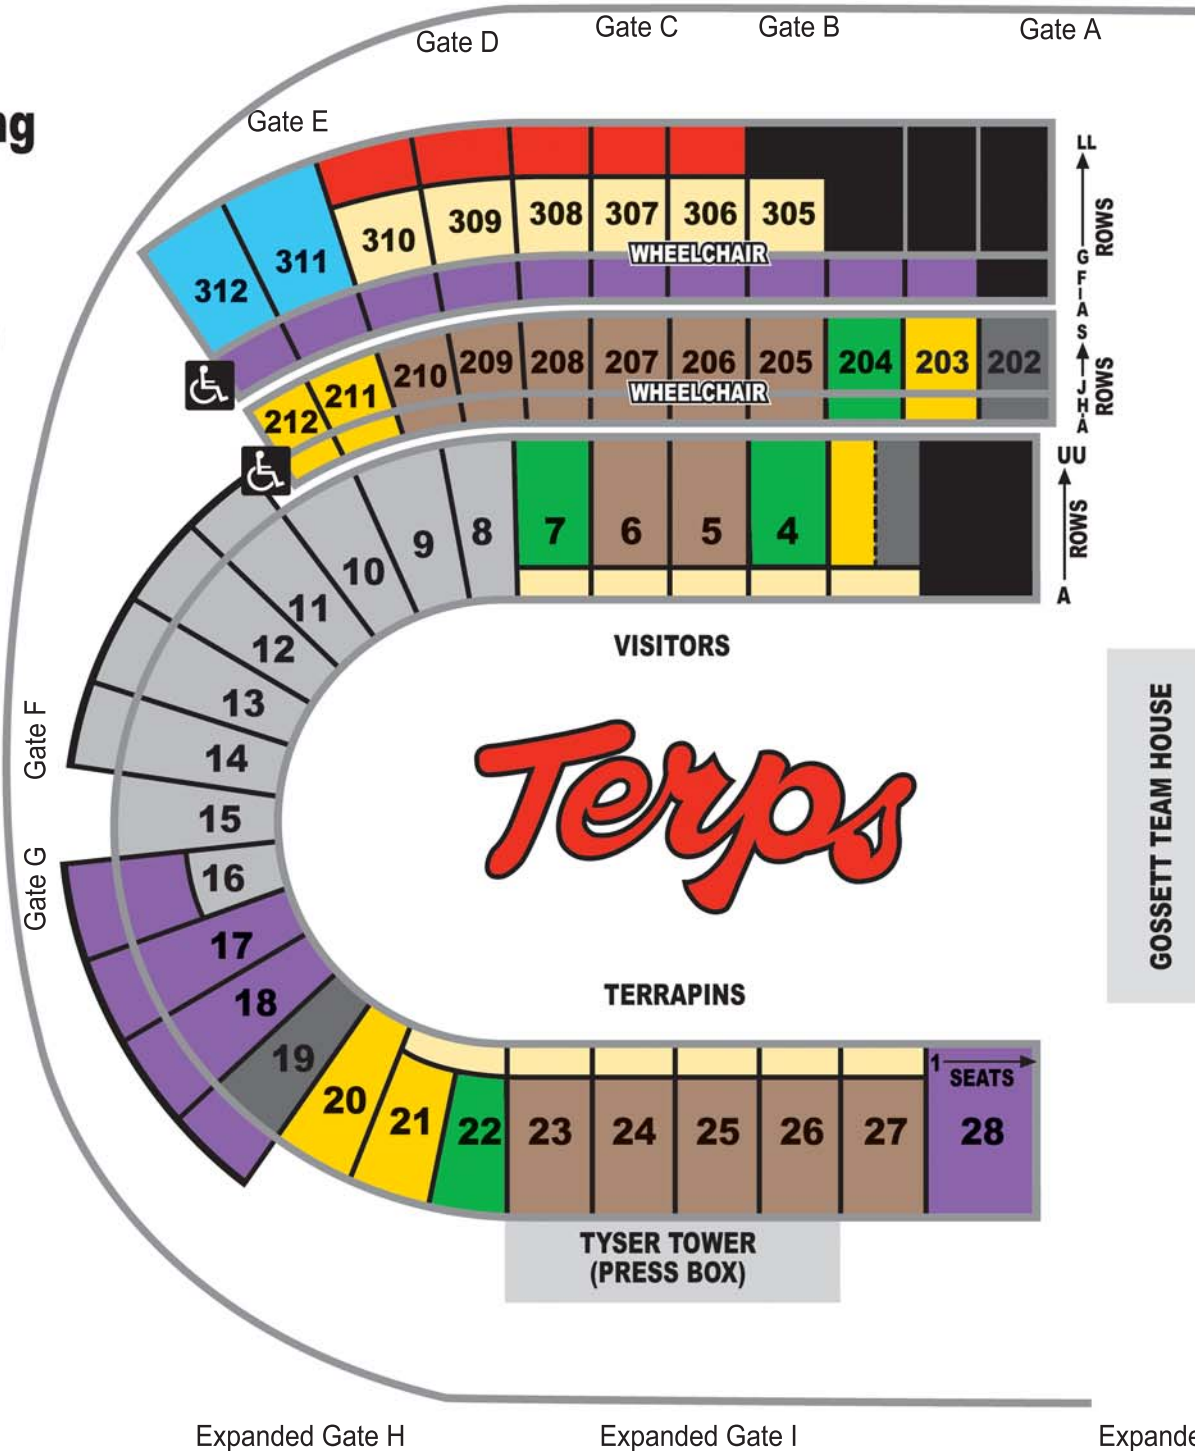

## 2008 Seating Chart

### TERRAPIN CLUB SECTIONS

- DIRECTOR'S CIRCLE (\$25,000 AND ABOVE)
- TOP TERP (\$10,000 - \$24,999) (8 TICKETS)
- COACHES CLUB (\$5,000 - \$9,999) (6 TICKETS)
- SUPER TERRAPIN (\$2,000 - \$4,999) (4 TICKETS)

- DIAMONDBACK (\$1,200 - \$1,999)
- & GOLD (\$600 - \$1,999) (4 TICKETS)

- SILVER 250 (\$250 - \$599) (4 TICKETS)
- SILVER (\$125 - \$249) (4 TICKETS)

- SOLD OUT

### NON-TERRAPIN CLUB SECTIONS

- GENERAL PUBLIC (\$285)
- GENERAL PUBLIC DISCOUNT (\$187)
- FAMILY 4-PAK (\$588)
- RED ZONE (Includes Chairback) \$187
- VISITING TEAM