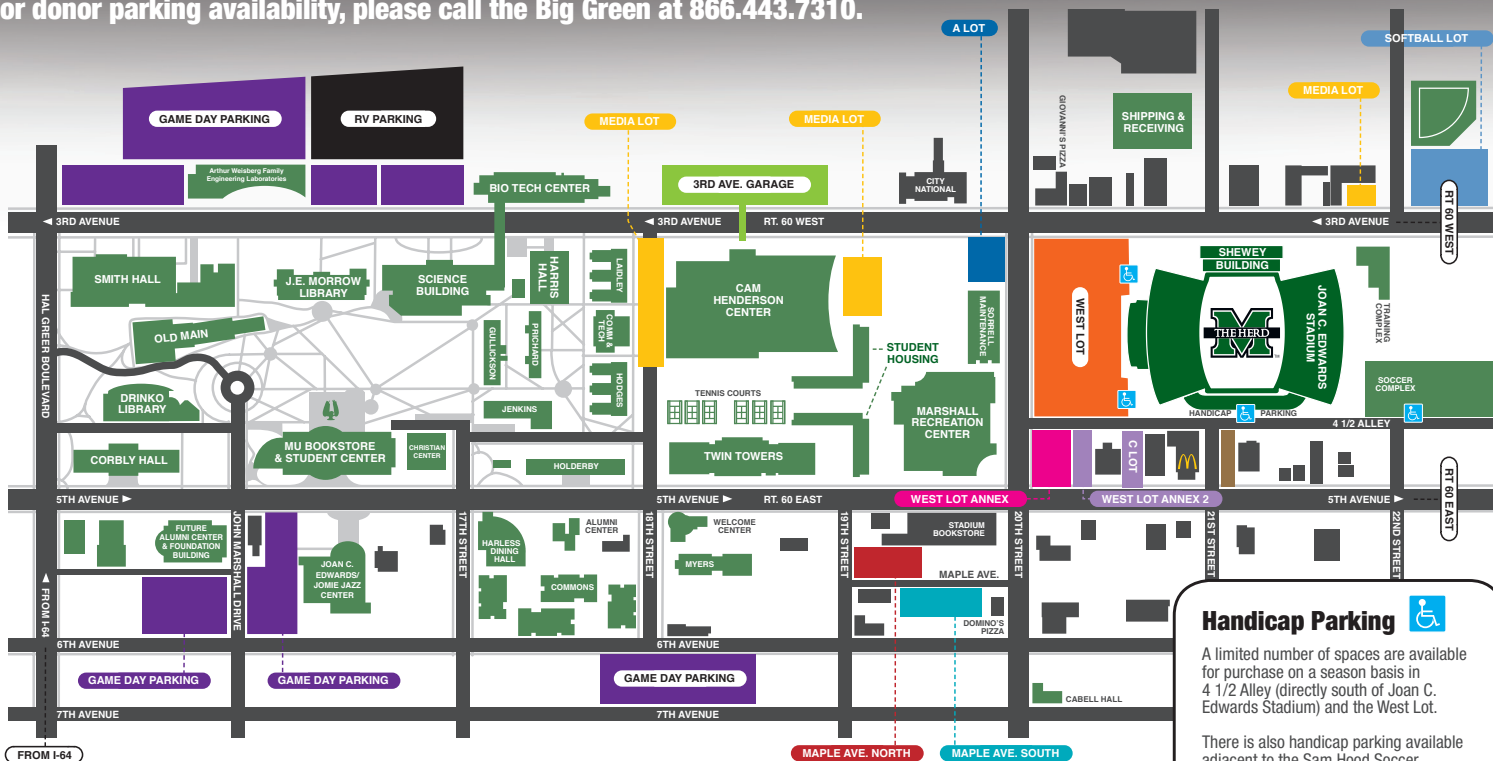

GAME DAY 2011 FOOTBALL PARKING INFORMATION

Visit HerdZone.com or call 800.THE.HERD for gameday parking information.
For donor parking availability, please call the Big Green at 866.443.7310.

Handicap Parking 

A limited number of spaces are available for purchase on a season basis in 4 1/2 Alley (directly south of Joan C. Edwards Stadium) and the West Lot.

There is also handicap parking available adjacent to the Sam Hood Soccer Complex on a first come first serve basis.