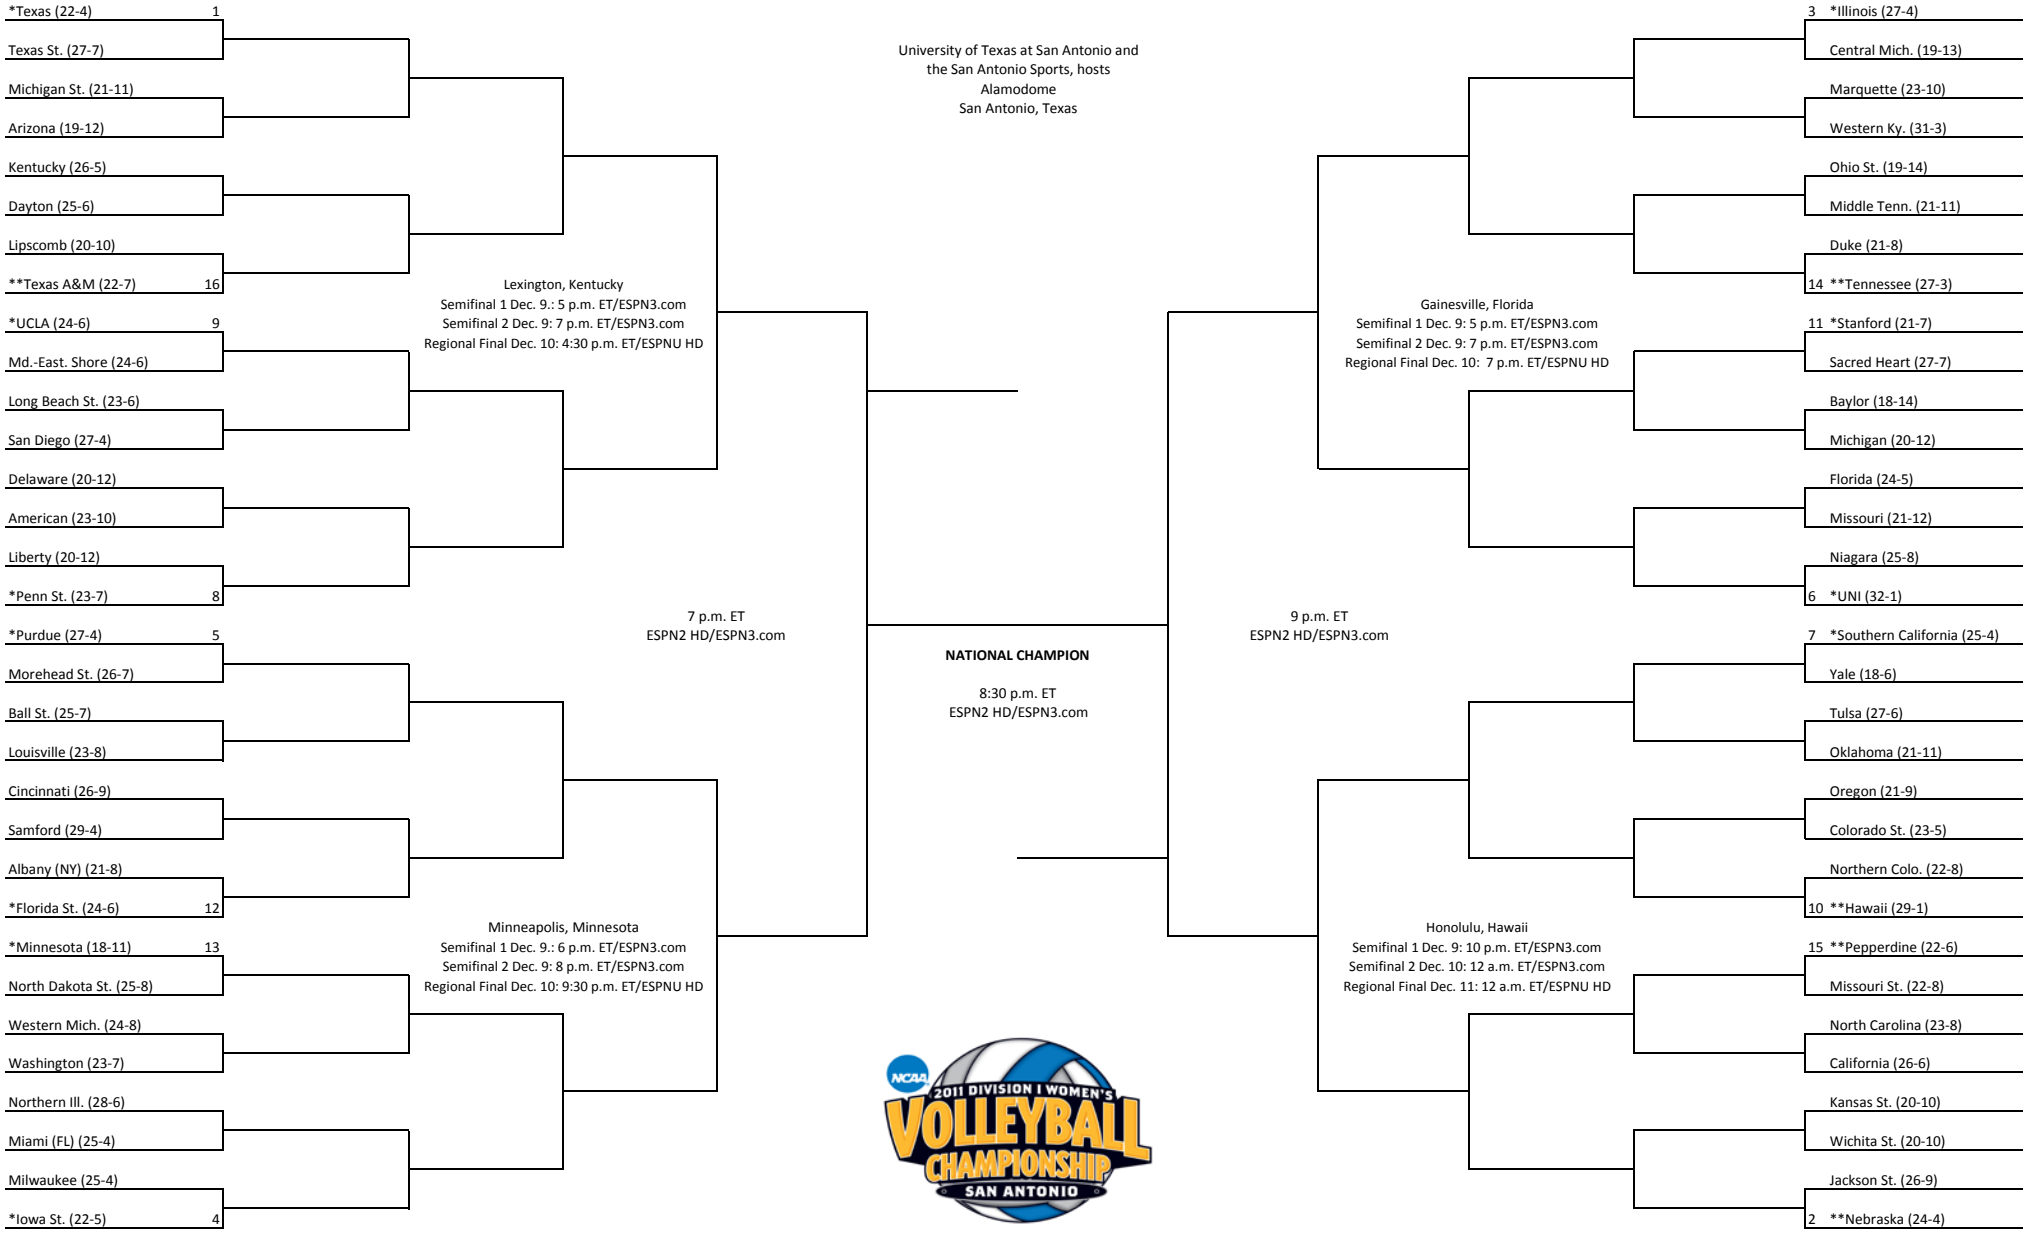

2011 Division I Women's VOLLEYBALL CHAMPIONSHIP

First and Second Rounds
December 1-2 or 2-3

Regionals
December 9-10

Semifinals
December 15

National Championship
December 17

Semifinals
December 15

Regionals
December 9-10

First and Second Rounds
December 1-2 or 2-3

* Host Institution - Friday/Saturday, December 2-3.
** Host Institution - Thursday/Friday, December 1-2.