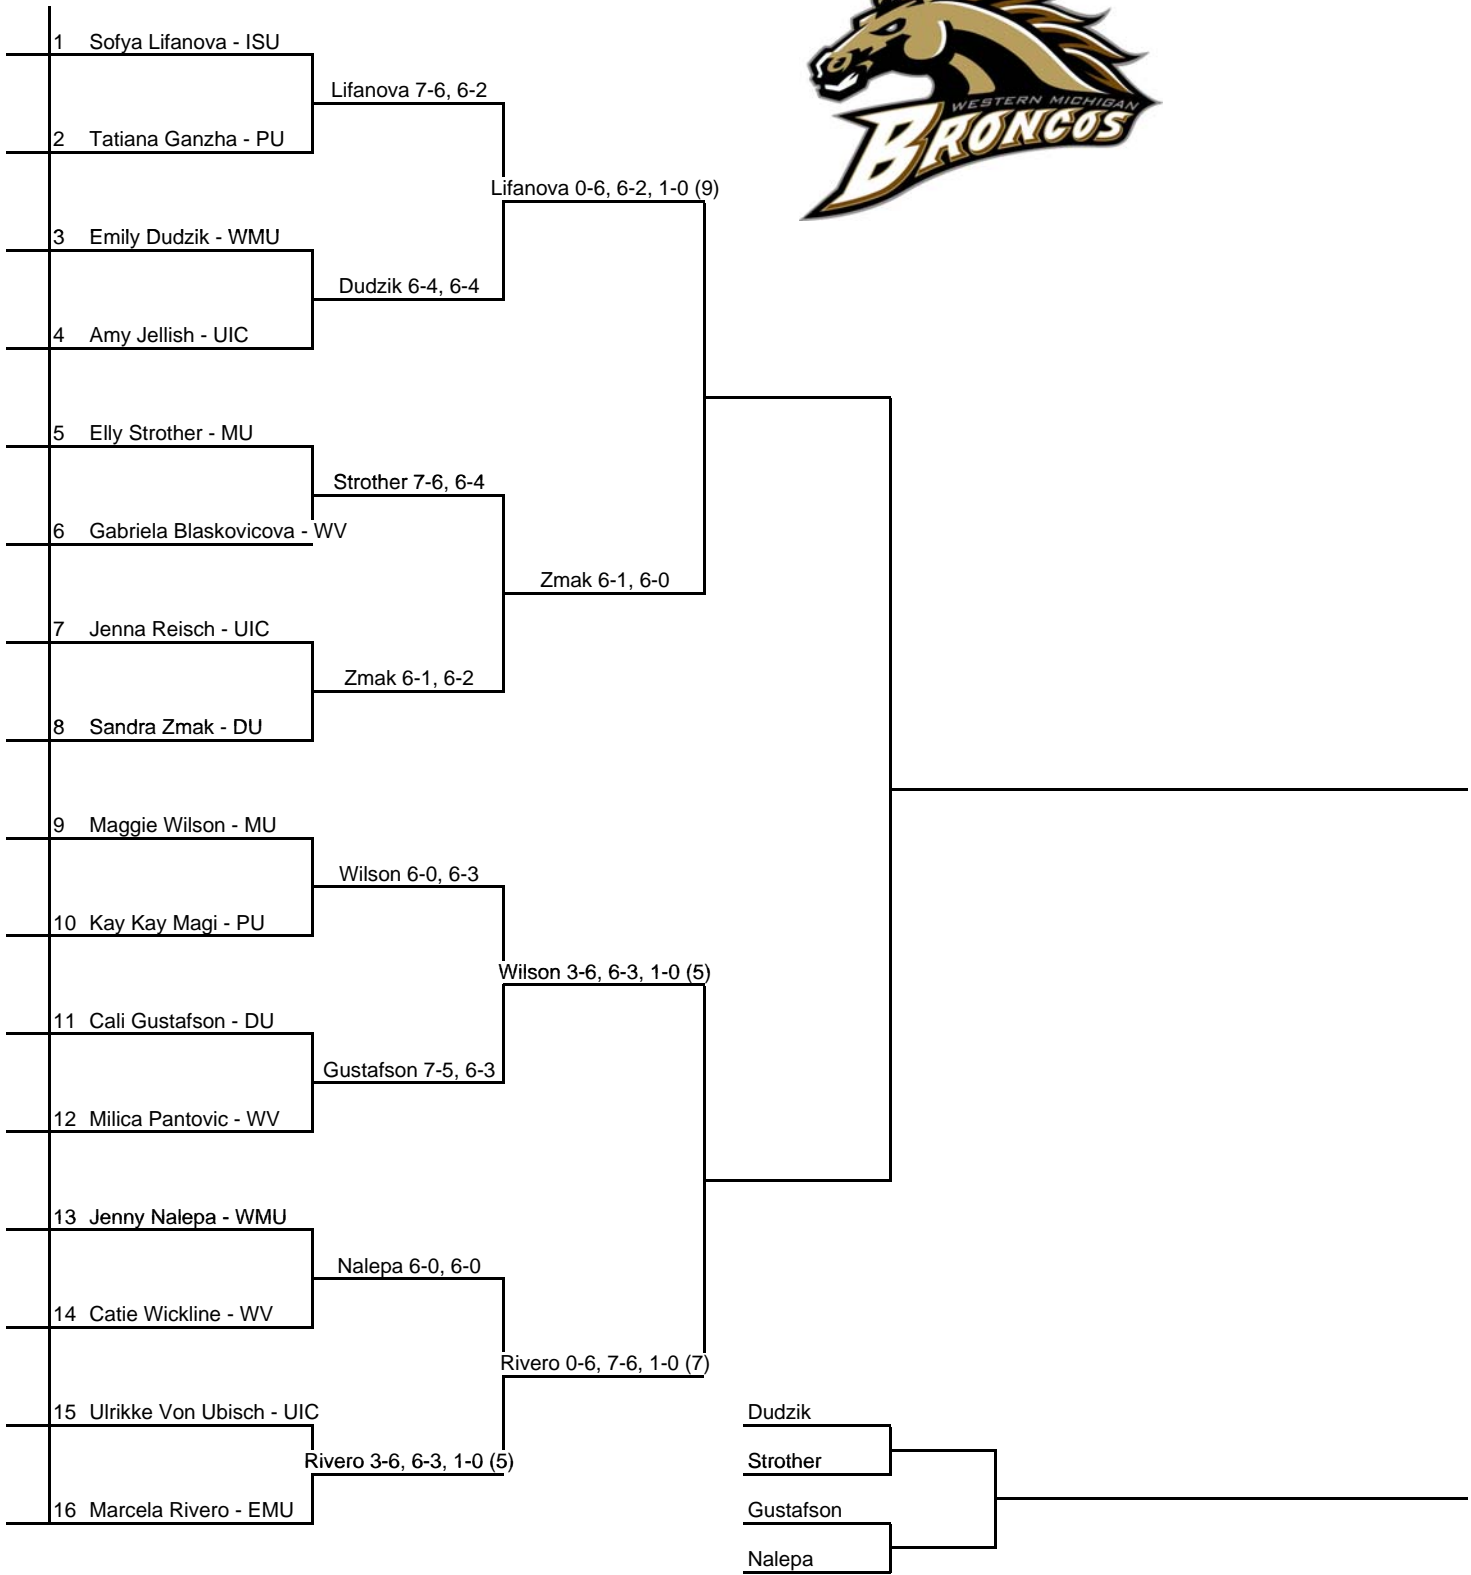

2008 Bronco Invitational

Presented by Western Michigan University

Hosted by Western Michigan * Sept. 26-28 * Brown Flight