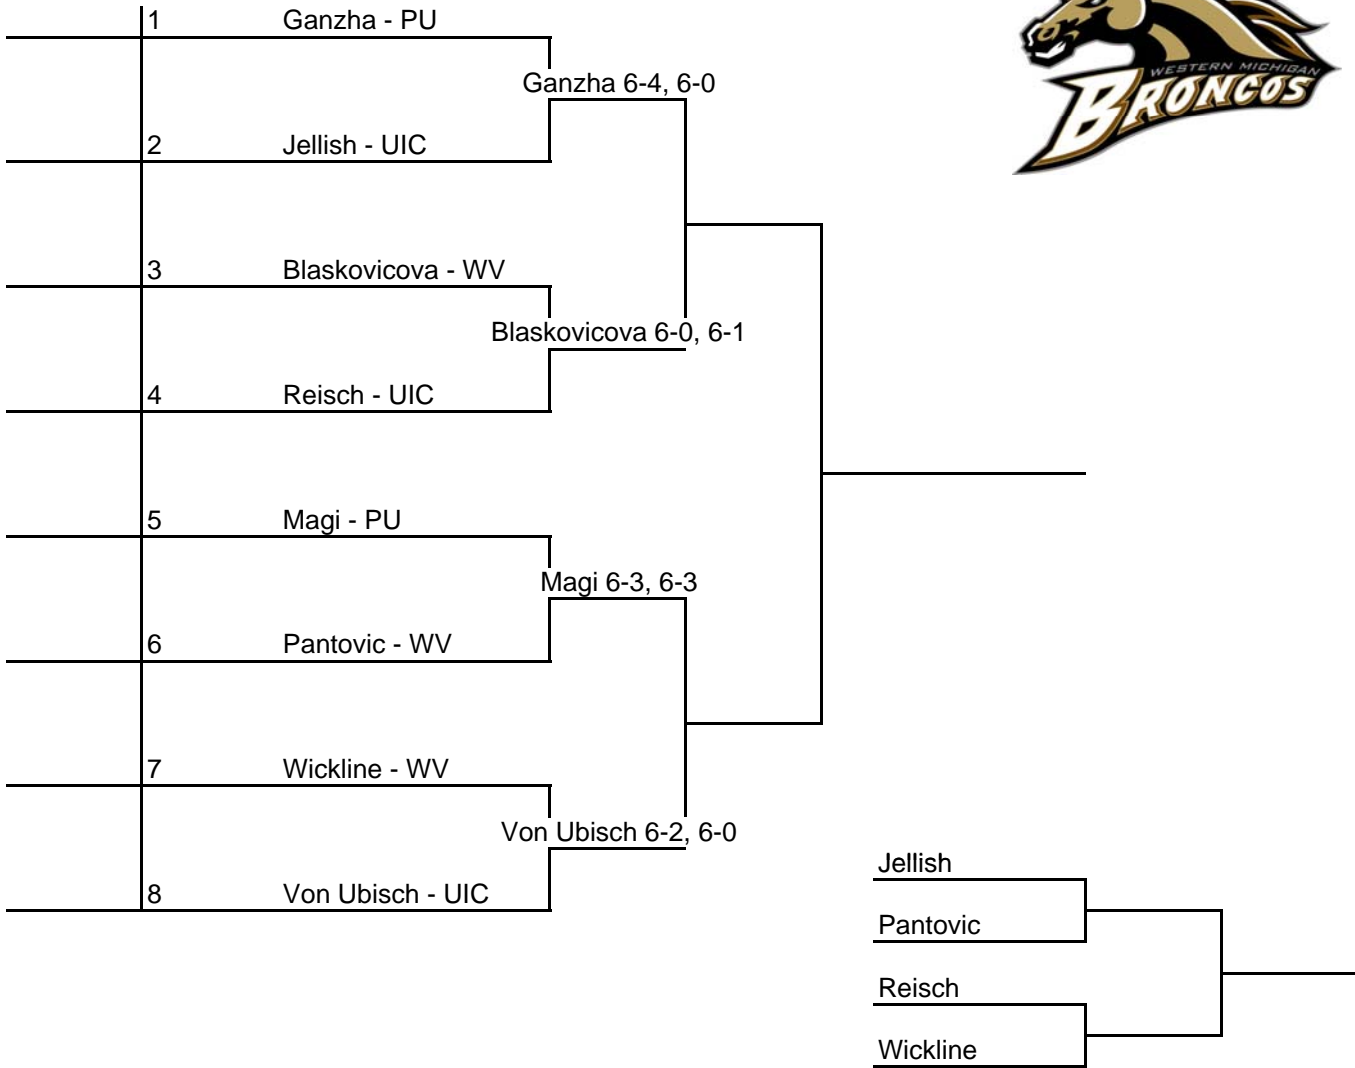

# 2008 Bronco Invitational

Presented by Western Michigan University

Hosted by Western Michigan \* Sept. 26-28 \* Gold Flight

# 2008 Bronco Invitational

Presented by Western Michigan University

Hosted by Western Michigan \* Sept. 26-28 \* Gold Flight Cons.

# 2008 Bronco Invitational

Presented by Western Michigan University

Hosted by Western Michigan \* Sept. 26-28 \* Brown Flight

# 2008 Bronco Invitational

Presented by Western Michigan University

Hosted by Western Michigan \* Sept. 26-28 \* Brown Flight Cons.