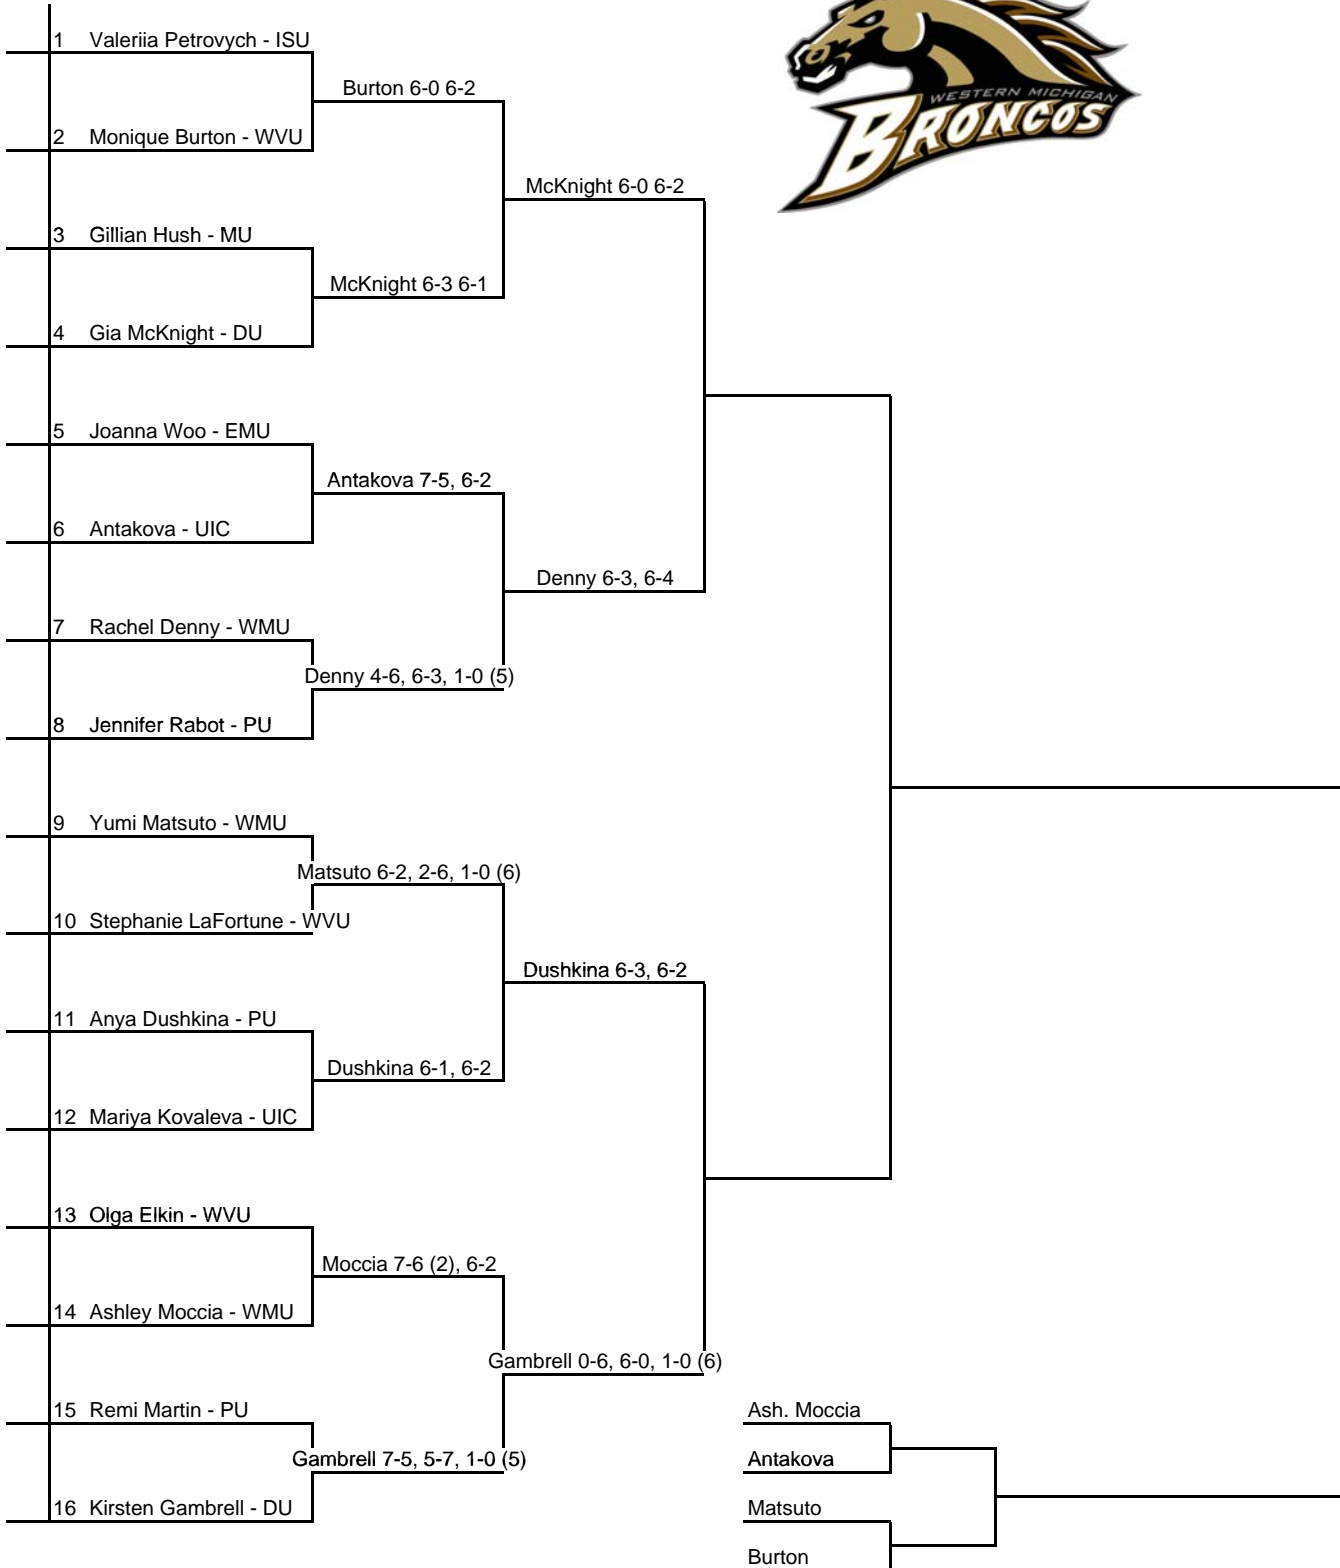

# 2008 Bronco Invitational

Presented by Western Michigan University

Hosted by Western Michigan \* Sept. 26-28 \* Black Flight

# 2008 Bronco Invitational

Presented by Western Michigan University

Hosted by Western Michigan \* Sept. 26-28 \* Black Flight Cons.

# 2008 Bronco Invitational

Presented by Western Michigan University

Hosted by Western Michigan \* Sept. 26-28 \* Gold Flight