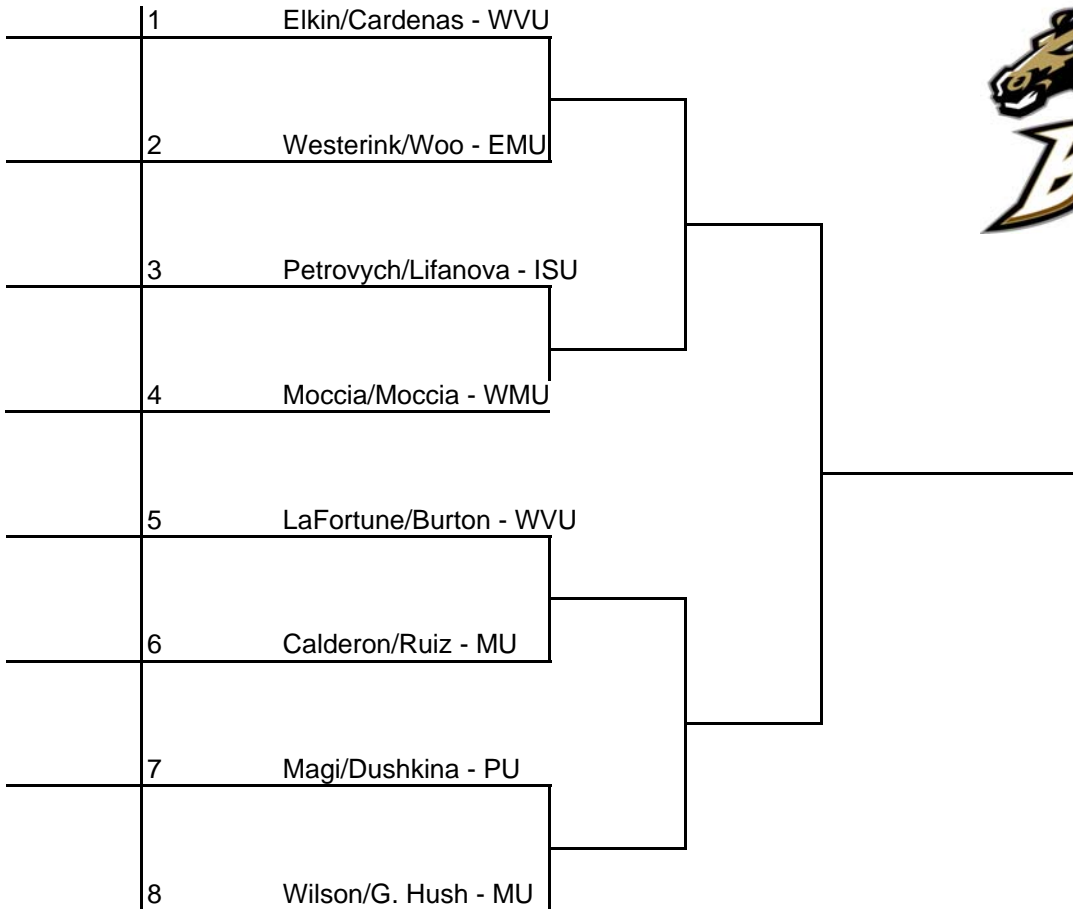

# 2008 Bronco Invitational

Presented by Western Michigan University

Hosted by Western Michigan \* Sept. 26-28 \* Brown Flight Cons.

# 2008 Bronco Invitational

Presented by Western Michigan University

Hosted by Western Michigan \* Sept. 26-28 \* Silver Flight

# 2008 Bronco Invitational

*Presented by Western Michigan University*

Hosted by Western Michigan \* Sept. 26-28 \* Silver Flight Cons.

**2008 Bronco Invitational**  
**Presented by Western Michigan University**  
**Hosted by Western Michigan \* Sept. 26-28 \* White Flight**

Round Robin:

Friday, September 26:

Nalepa/Dudzik(WMU) def. Antakova/Jellish(UIC) 8-4  
Gambrell/Gustafson(DU) def. Pantovic/Pilsbury(WV) 8-5  
Von Ubisch (UIC)/Rivero (EMU) def. Blaskovicova/Wickline (WV) 8-6