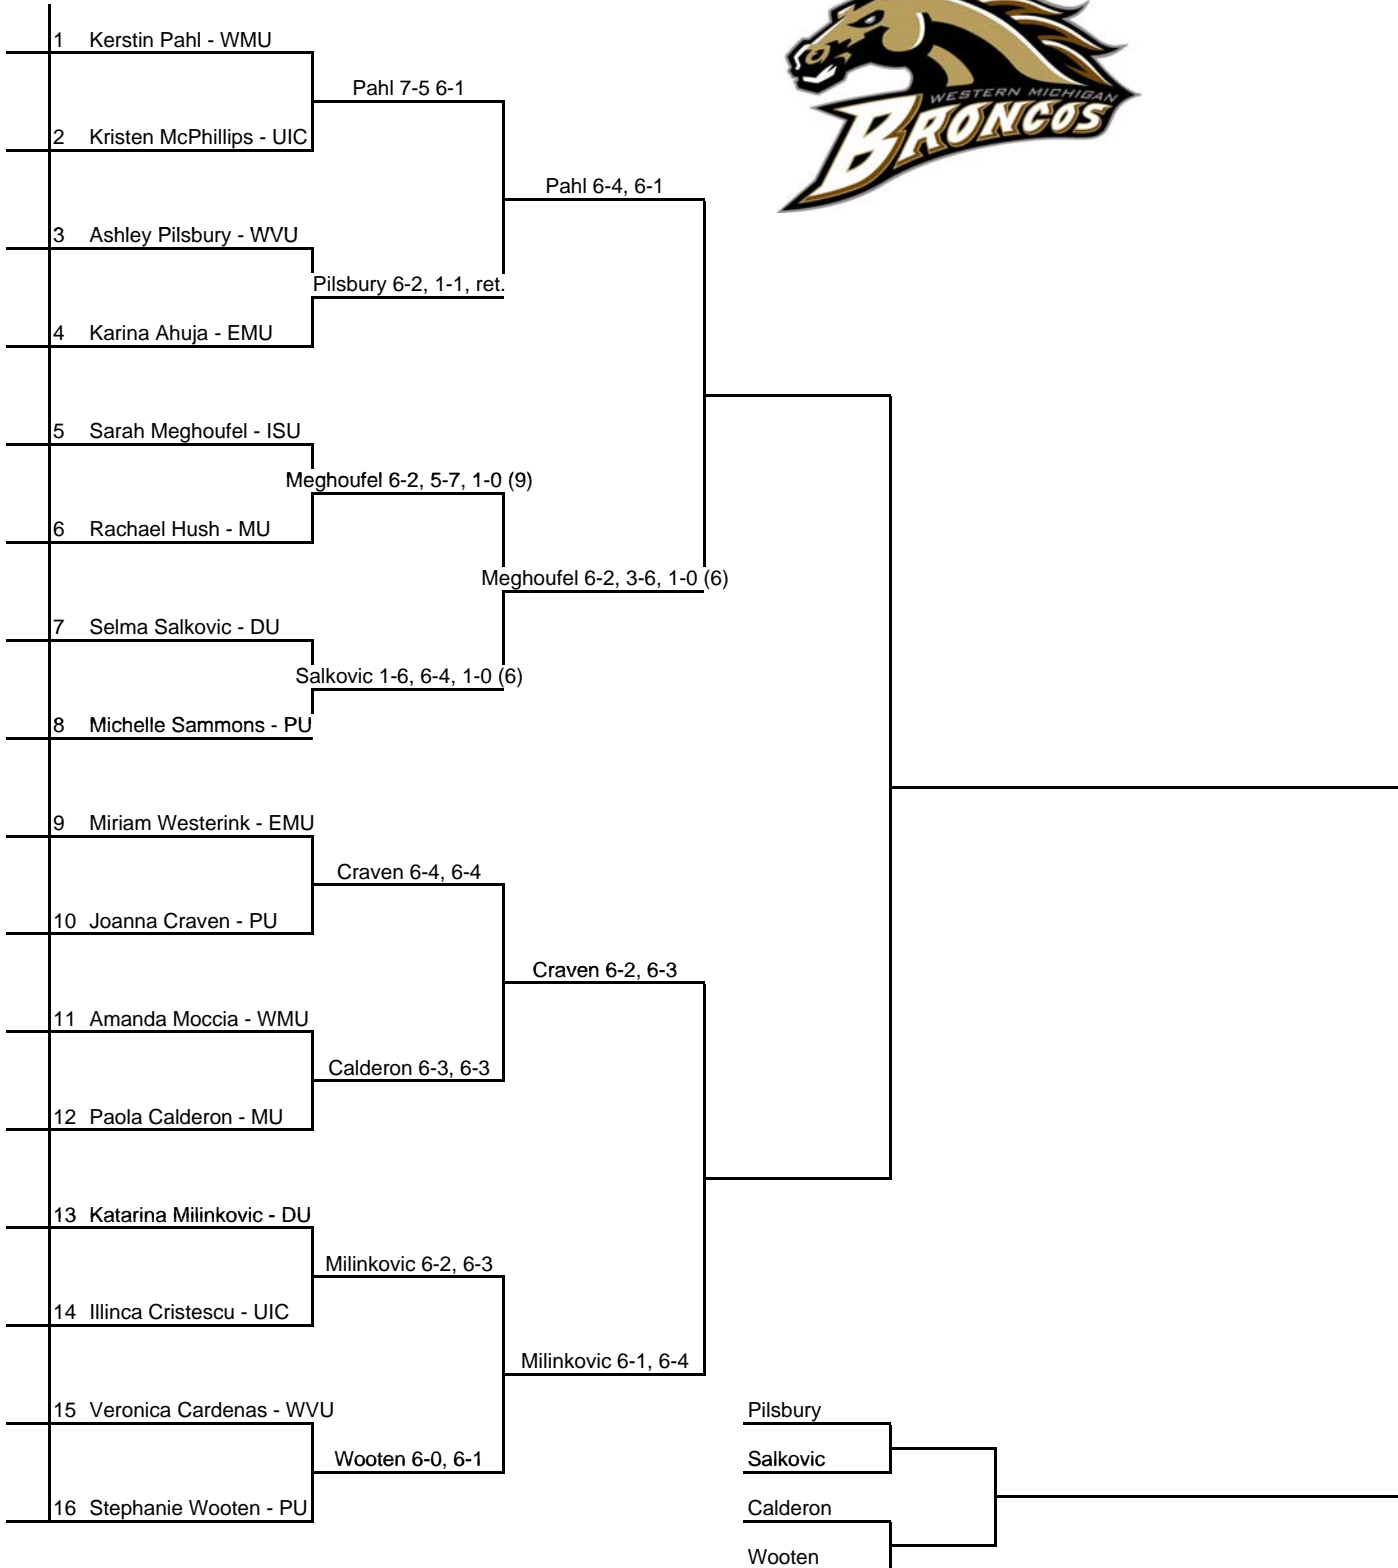

# 2008 Bronco Invitational

Presented by Western Michigan University

Hosted by Western Michigan \* Sept. 26-28 \* Black Flight

# 2008 Bronco Invitational

Presented by Western Michigan University

Hosted by Western Michigan \* Sept. 26-28 \* Black Flight Cons.