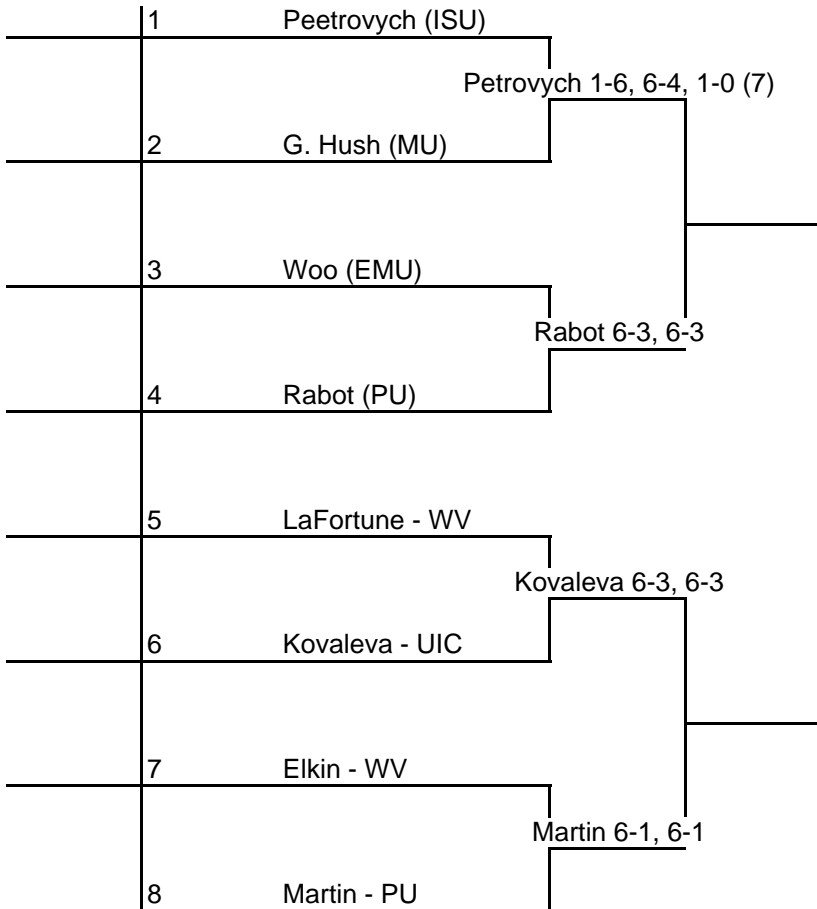

# 2008 Bronco Invitational

Presented by Western Michigan University

Hosted by Western Michigan \* Sept. 26-28 \* Black Flight Cons.

# 2008 Bronco Invitational

Presented by Western Michigan University

Hosted by Western Michigan \* Sept. 26-28 \* Gold Flight

# 2008 Bronco Invitational

Presented by Western Michigan University

Hosted by Western Michigan \* Sept. 26-28 \* Gold Flight Cons.