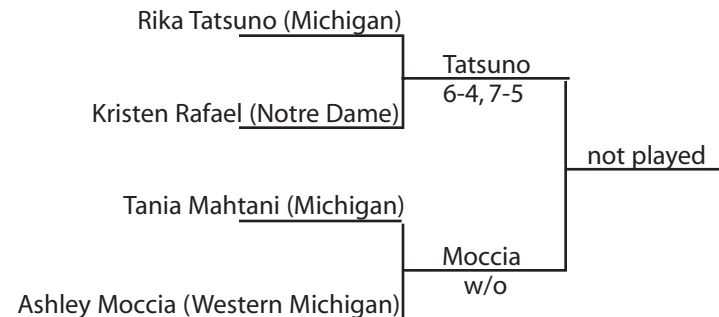

MAIZE CONSOLATION DRAWS