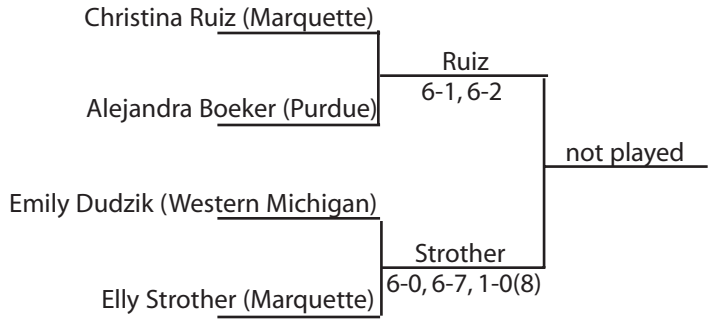

BLUE CONSOLATION DRAWS