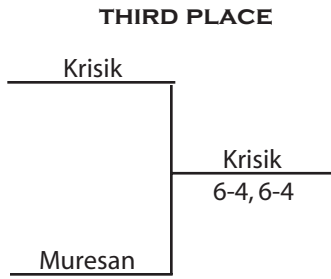

BLUE SINGLES DRAW

1. **SEEDED PLAYERS**
1. Kali Krisik, Notre Dame
  2. Katie Potts, Notre Dame
  3. Emily Dudzik, Western Michigan
  4. Kari Wig, Michigan

**Wolverine Invitational
Sept. 28-30, 2007**

Complete results available at the end of each day at:
www.MGoBlue.com