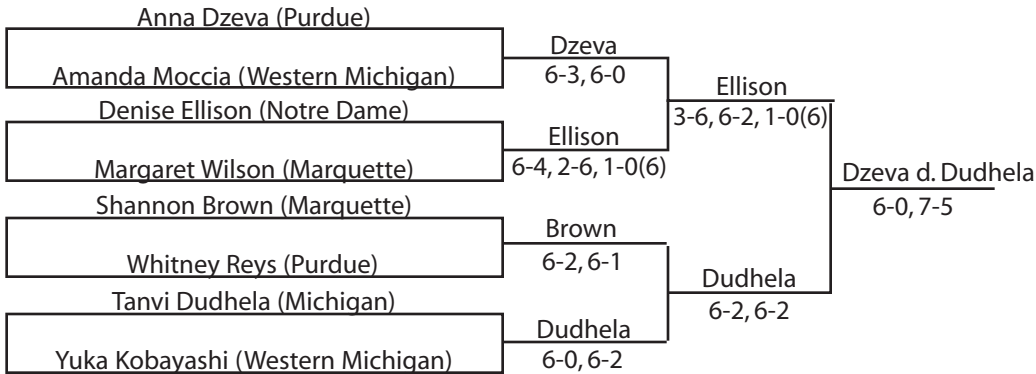

Complete results
available at the end of
each day at:
www.MGoBlue.com

ADDITIONAL MATCHES

- Stephanie Wooten (Purdue) d. Rachael Hush (Marquette), 6-2, 6-1
- Joanna Craven (Purdue) d. Ashley Moccia (Western Michigan), 6-4, 6-7, 1-0(5)
- Maria Calbeto (Marquette) d. Yumi Matsuto (Western Michigan), 6-3, 6-3
- Kylie Moore (Marquette) d. Noriko Saruta (Western Michigan), 6-2, 3-6, 1-0(4)
- Rika Tatsuno (Michigan) d. Kelcy Tefft (Notre Dame), 2-6, 6-2, 1-0(6)
- Kristen Rafael (Notre Dame) d. Yumi Matsuto (Western Michigan), 6-2, 6-0
- Kylie Moore (Marquette) d. Ashley Moccia (Western Michigan), 7-5, 6-1
- Noriko Saruta (Western Michigan) d. Rachael Hush (Marquette), 6-0, 6-3
- Joanna Craven (Purdue) d. Denise Ellison (Notre Dame), 6-0, 6-1

MAIZE CONSOLATION DRAWS

BLUE SINGLES DRAW

- SEEDED PLAYERS**
1. Kali Krisik, Notre Dame
 2. Katie Potts, Notre Dame
 3. Emily Dudzik, Western Michigan
 4. Kari Wig, Michigan

**Wolverine Invitational
Sept. 28-30, 2007**

Complete results available at the end of each day at:
www.MGoBlue.com

ADDITIONAL MATCHES

- Amanda Moccia (Western Michigan) d. Margaret Wilson (Marquette), 6-4, 6-3
- Yuka Kobayashi (Western Michigan) d. Whitney Reys (Purdue), 6-3, 6-1
- Margaret Wilson (Marquette) d. Whitney Reys (Purdue), 6-0, 7-5
- Elly Strother (Marquette) d. Amanda Moccia (Western Michigan), 2-6, 6-2, 1-0(7)
- Stephanie Wooten (Purdue) d. Christina Ruiz (Marquette), 6-3, 6-2
- Yuka Kobayashi (Western Michigan) d. Alejandra Boeker (Purdue), 2-6, 7-5, 1-0(6)
- Emily Dudzik (Western Michigan) d. Shannon Brown (Marquette), 7-5, 6-1