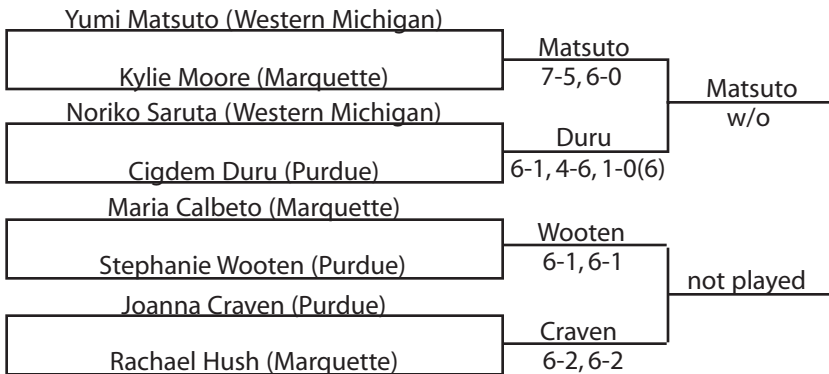

MAIZE SINGLES DRAW

- SEEDED PLAYERS**
1. Cosmina Ciobanu, Notre Dame
 2. Chisako Sugiyama, Michigan
 3. Colleen Rielley, Notre Dame
 4. Kelcy Tefft, Notre Dame

**Wolverine Invitational
Sept. 28-30, 2007**

Complete results
available at the end of
each day at:
www.MGoBlue.com

ADDITIONAL MATCHES

- Stephanie Wooten (Purdue) d. Rachael Hush (Marquette), 6-2, 6-1
- Joanna Craven (Purdue) d. Ashley Moccia (Western Michigan), 6-4, 6-7, 1-0(5)
- Maria Calbeto (Marquette) d. Yumi Matsuto (Western Michigan), 6-3, 6-3
- Kylie Moore (Marquette) d. Noriko Saruta (Western Michigan), 6-2, 3-6, 1-0(4)
- Rika Tatsuno (Michigan) d. Kelcy Tefft (Notre Dame), 2-6, 6-2, 1-0(6)
- Kristen Rafael (Notre Dame) d. Yumi Matsuto (Western Michigan), 6-2, 6-0
- Kylie Moore (Marquette) d. Ashley Moccia (Western Michigan), 7-5, 6-1
- Noriko Saruta (Western Michigan) d. Rachael Hush (Marquette), 6-0, 6-3
- Joanna Craven (Purdue) d. Denise Ellison (Notre Dame), 6-0, 6-1