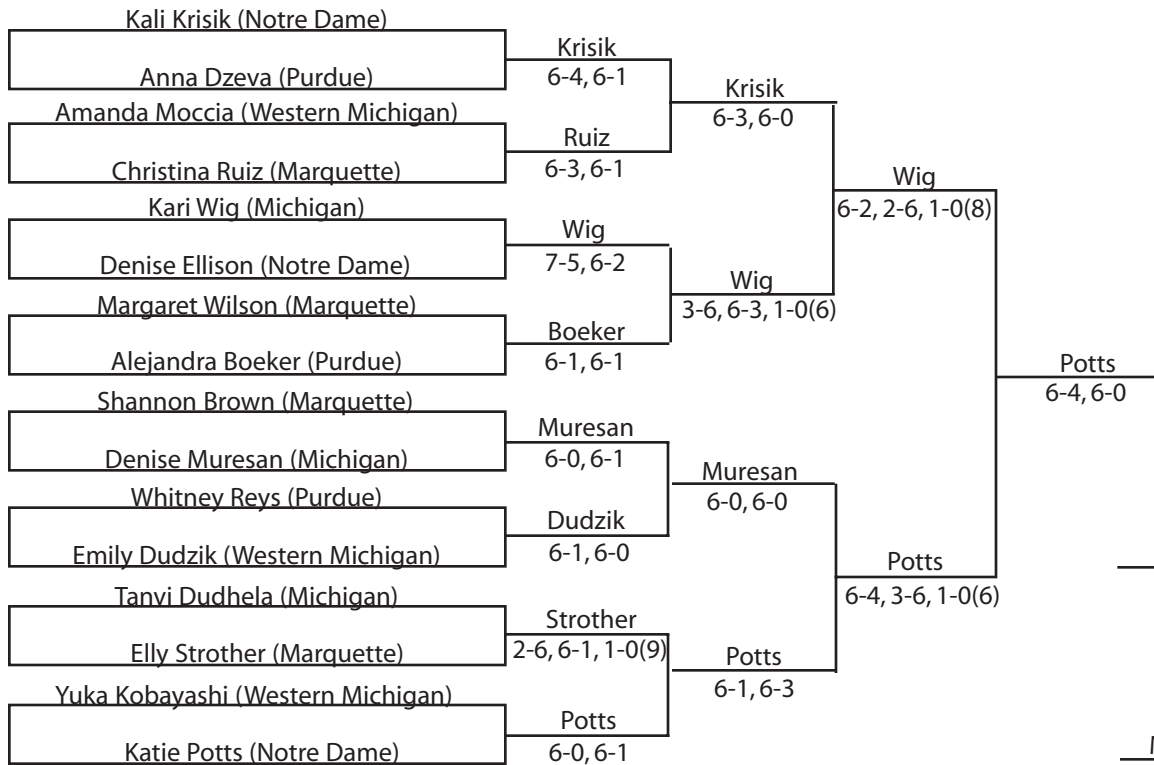

MAIZE SINGLES DRAW

- SEEDED PLAYERS**
1. Cosmina Ciobanu, Notre Dame
 2. Chisako Sugiyama, Michigan
 3. Colleen Rielley, Notre Dame
 4. Kelcy Tefft, Notre Dame

**Wolverine Invitational
Sept. 28-30, 2007**

Complete results
available at the end of
each day at:
www.MGoBlue.com

ADDITIONAL MATCHES

- Stephanie Wooten (Purdue) d. Rachael Hush (Marquette), 6-2, 6-1
- Joanna Craven (Purdue) d. Ashley Moccia (Western Michigan), 6-4, 6-7, 1-0(5)
- Maria Calbeto (Marquette) d. Yumi Matsuto (Western Michigan), 6-3, 6-3
- Kylie Moore (Marquette) d. Noriko Saruta (Western Michigan), 6-2, 3-6, 1-0(4)
- Rika Tatsuno (Michigan) d. Kelcy Tefft (Notre Dame), 2-6, 6-2, 1-0(6)
- Kristen Rafael (Notre Dame) d. Yumi Matsuto (Western Michigan), 6-2, 6-0
- Kylie Moore (Marquette) d. Ashley Moccia (Western Michigan), 7-5, 6-1
- Noriko Saruta (Western Michigan) d. Rachael Hush (Marquette), 6-0, 6-3
- Joanna Craven (Purdue) d. Denise Ellison (Notre Dame), 6-0, 6-1

MAIZE CONSOLATION DRAWS

BLUE SINGLES DRAW

- SEEDED PLAYERS**
1. Kali Krisik, Notre Dame
 2. Katie Potts, Notre Dame
 3. Emily Dudzik, Western Michigan
 4. Kari Wig, Michigan

**Wolverine Invitational
Sept. 28-30, 2007**