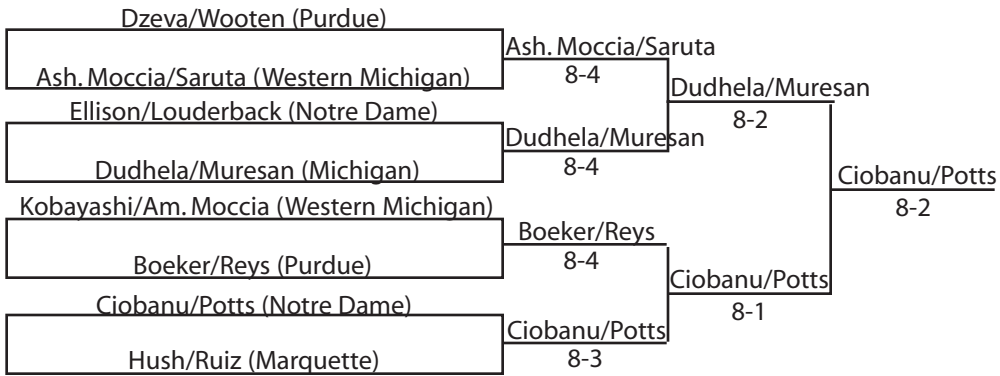

MAIZE CONSOLATION DRAWS

BLUE SINGLES DRAW

- SEEDED PLAYERS**
1. Kali Krisik, Notre Dame
 2. Katie Potts, Notre Dame
 3. Emily Dudzik, Western Michigan
 4. Kari Wig, Michigan

**Wolverine Invitational
Sept. 28-30, 2007**

Complete results available at the end of each day at:
www.MGoBlue.com

ADDITIONAL MATCHES

- Amanda Moccia (Western Michigan) d. Margaret Wilson (Marquette), 6-4, 6-3
- Yuka Kobayashi (Western Michigan) d. Whitney Reys (Purdue), 6-3, 6-1
- Margaret Wilson (Marquette) d. Whitney Reys (Purdue), 6-0, 7-5
- Elly Strother (Marquette) d. Amanda Moccia (Western Michigan), 2-6, 6-2, 1-0(7)
- Stephanie Wooten (Purdue) d. Christina Ruiz (Marquette), 6-3, 6-2
- Yuka Kobayashi (Western Michigan) d. Alejandra Boeker (Purdue), 2-6, 7-5, 1-0(6)
- Emily Dudzik (Western Michigan) d. Shannon Brown (Marquette), 7-5, 6-1

BLUE CONSOLATION DRAWS

DOUBLES DRAW

- SEEDED TEAMS**
1. Krisik/Tefft, Notre Dame
 2. Sugiyama/Taney, Michigan
 3. Rafael/Rielley, Notre Dame
 4. Brown/Calbeto, Marquette

** Sugiyama did not play in championship match due to illness. Tania Mahtani was her replacement.*

**Wolverine Invitational
Sept. 28-30, 2007**

PLAY-IN MATCH

Complete results available at the end of each day at:
www.MGoBlue.com

DOUBLES CONSOLATION DRAW

- ADDITIONAL MATCHES**
- Dzeva/Wooten (Purdue) d. Ellison/Louderback (Notre Dame), 8-6
 - Hush/Ruiz (Marquette) d. Kobayashi/Am. Moccia (Western Michigan), 8-2
 - Moore/Wilson (Marquette) d. Howard/Wig (Michigan), 8-4
 - Rafael/Rielley (Notre Dame) d. Dudzik/Matsuto (Western Michigan), 8-6
 - Rafael/Rielley (Notre Dame) d. Hush/Ruiz (Marquette), 8-2
 - Moore/Wilson (Marquette) d. Kobayashi/Am. Moccia (Western Michigan), 8-6
 - Ash. Moccia/Saruta (Western Michigan) d. Boeker/Reys (Purdue), 8-1
 - Howard/Tatsuno (Michigan) d. Calbeto/Brown (Marquette), 8-2
 - Dudzik/Matsuto (Western Michigan) d. Craven/Wooten (Purdue), 8-2