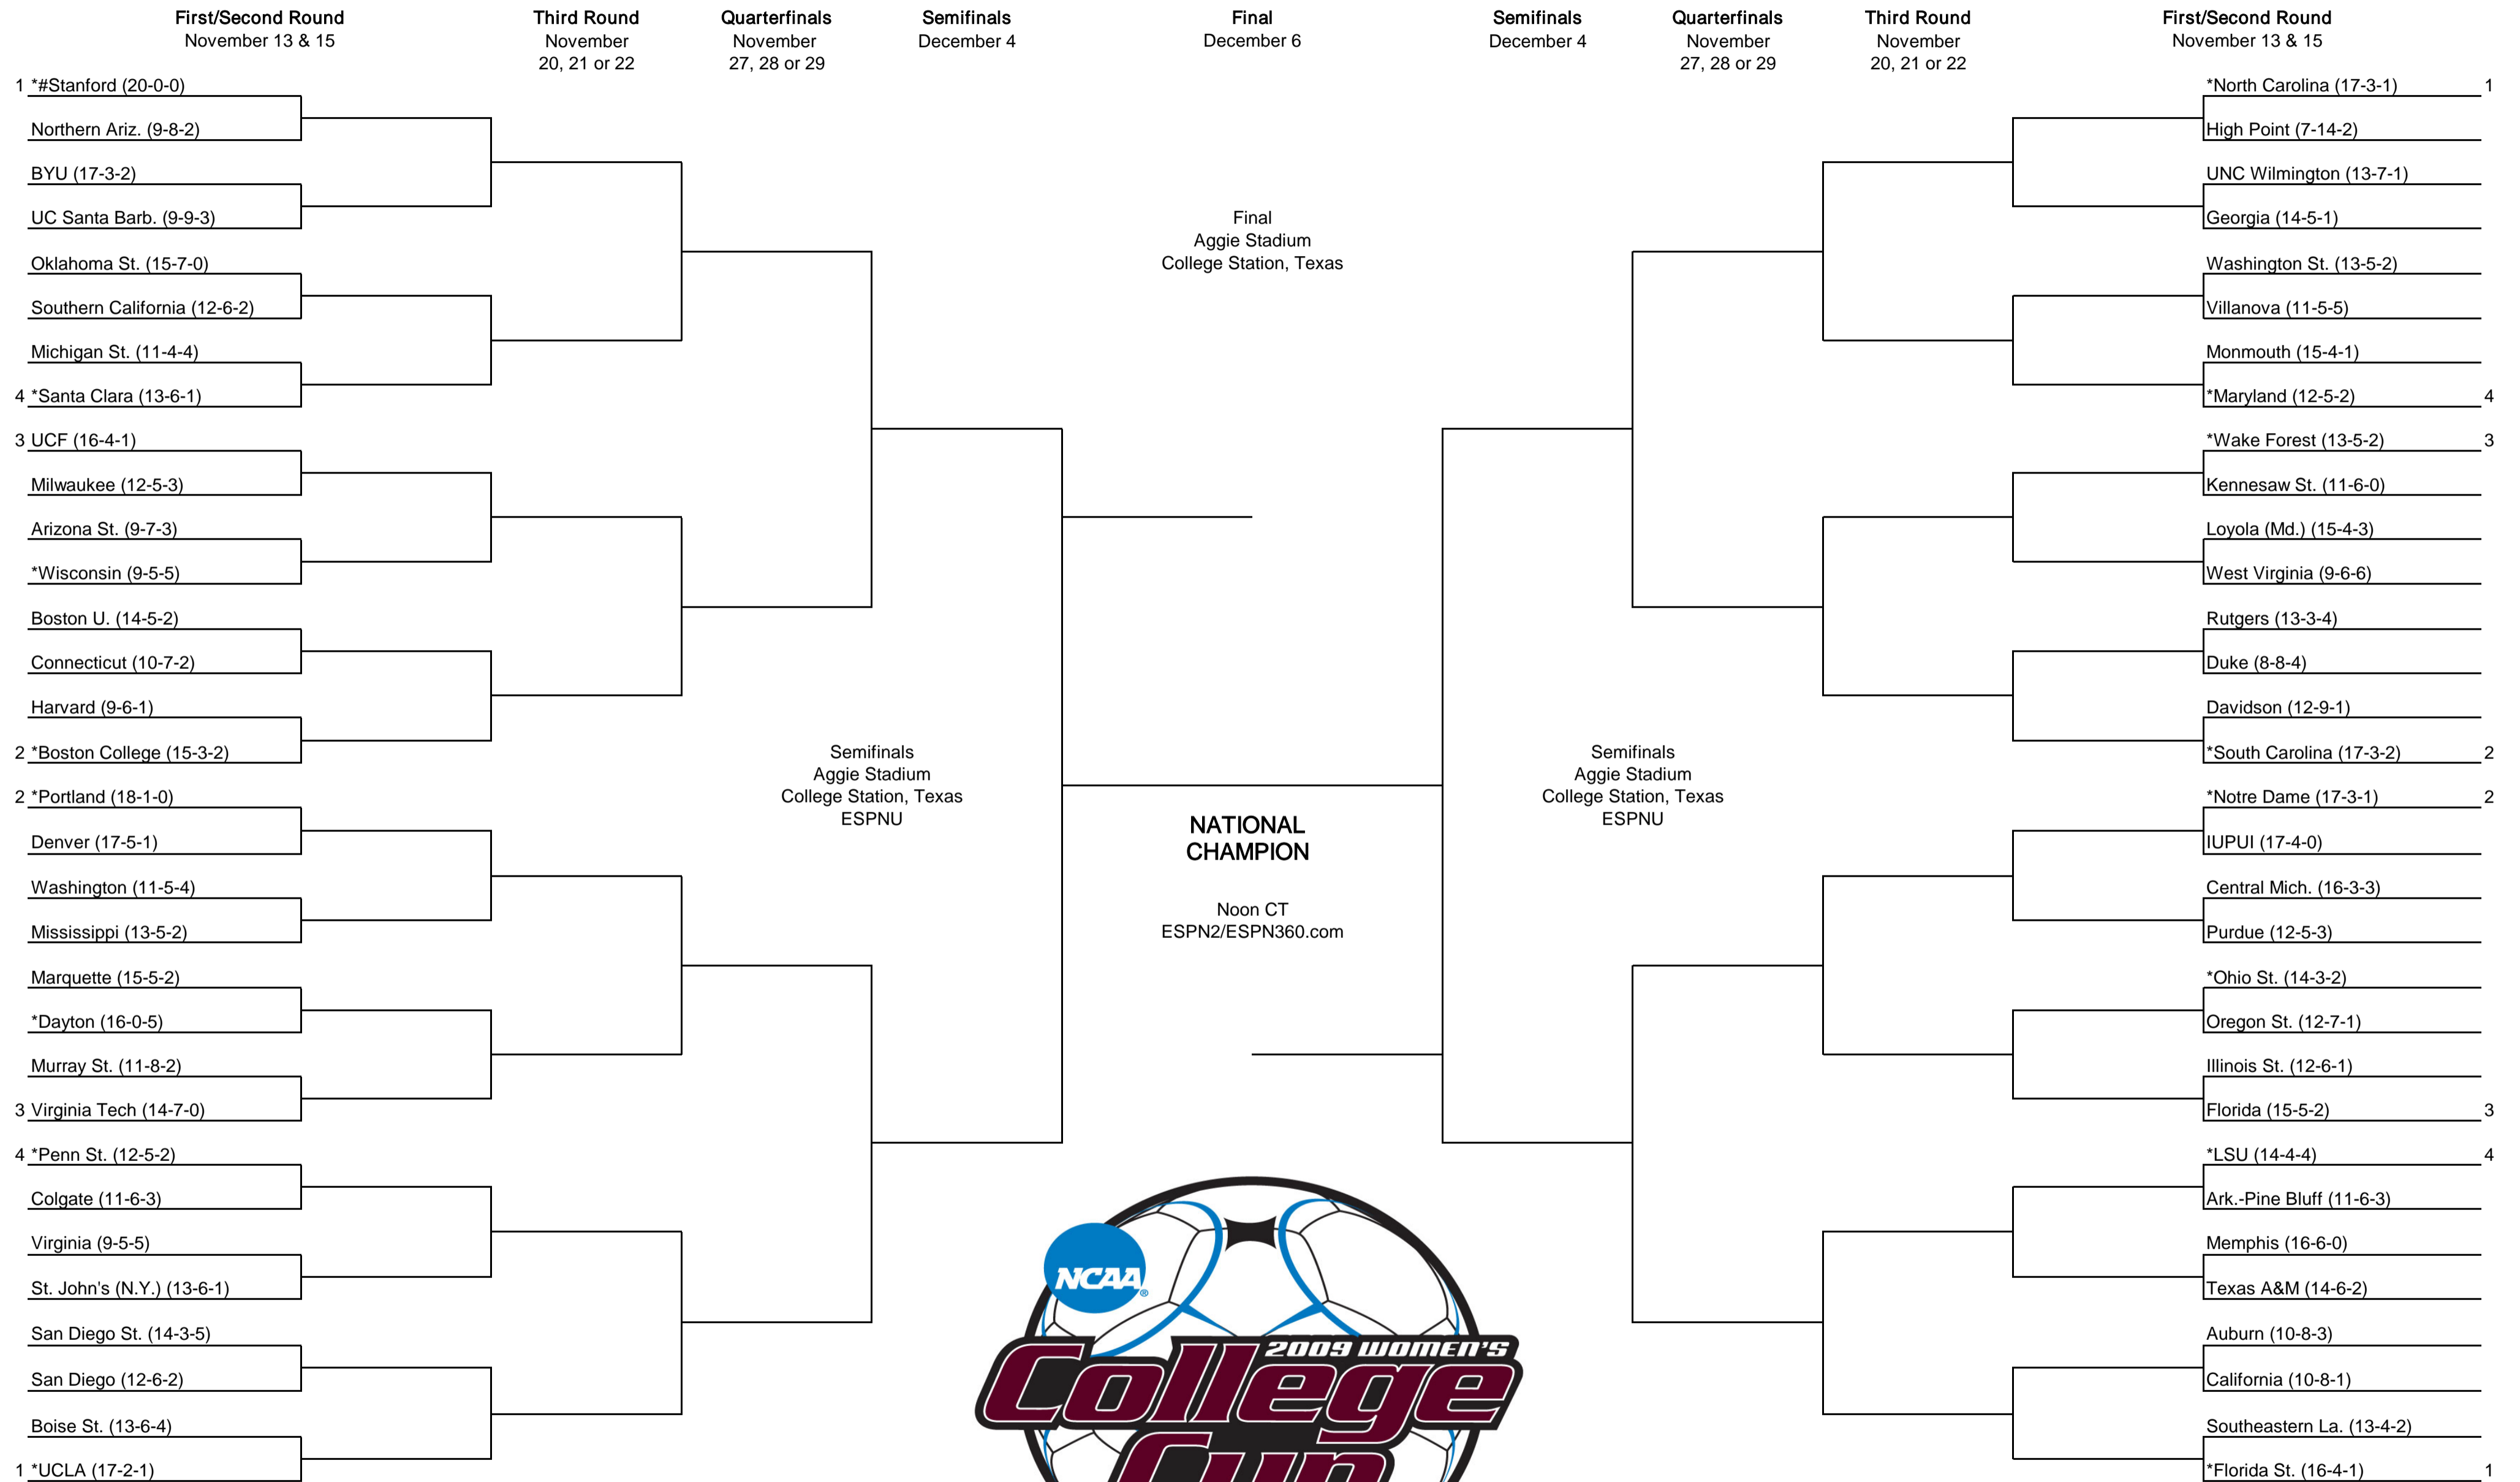

2009 NCAA Division I Women's SOCCER CHAMPIONSHIP

*Host institution for preliminary round games
 #Site will host games on November 12 and 14
 Order of semifinal games will be determined after quarterfinal round games are completed.
 Second semifinal game will begin play 45 minutes after the conclusion of the first game.