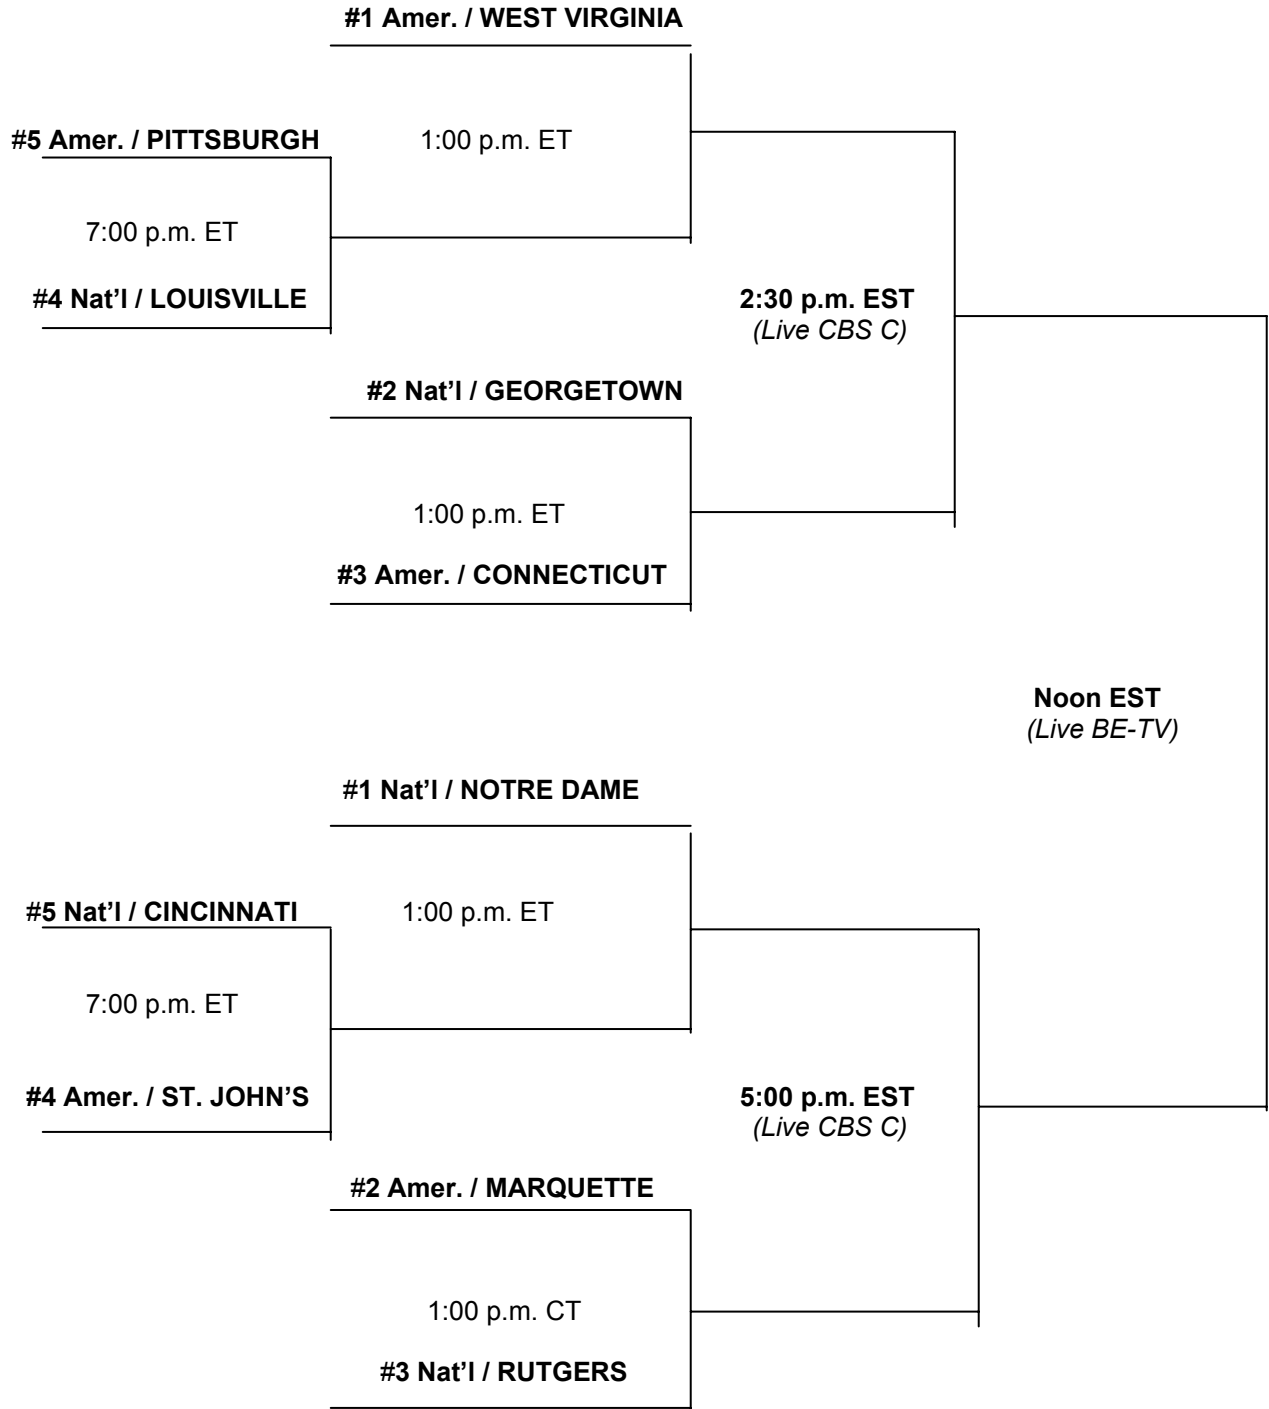

2008 BIG EAST WOMEN'S SOCCER 10-TEAM CHAMPIONSHIP BRACKET

Thurs., Oct. 30
Campus Sites
First Round

Sunday, Nov. 2
Campus Site
Quarterfinals

November 7 & 9
Alumni Field – Notre Dame, South Bend, Ind.
Fri./Semifinals
2:30 & 5:00 p.m. EST
Sun./Final
Noon EST

NOTE: Conference staff will have the discretion to change the order of the championship semifinals based on the host/local institution's participation.