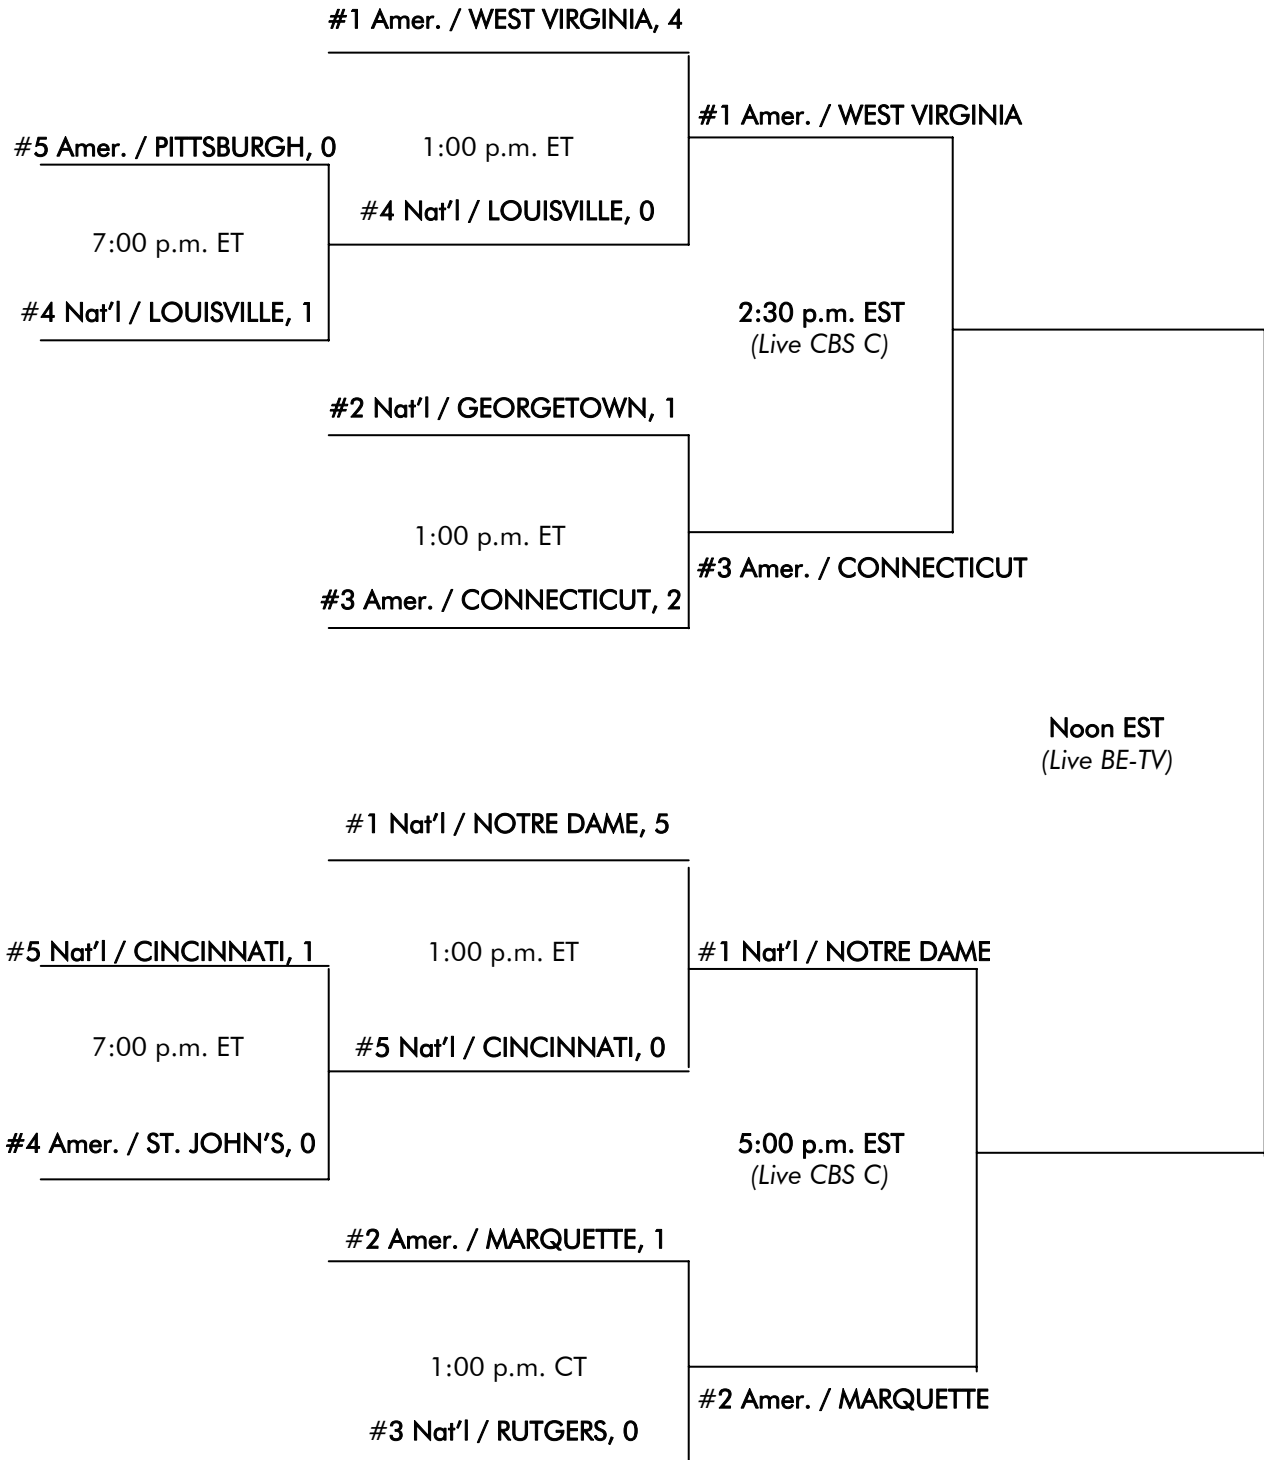

2008 BIG EAST WOMEN'S SOCCER 10-TEAM CHAMPIONSHIP BRACKET

Thurs., Oct. 30
Campus Sites
First Round

Sunday, Nov. 2
Campus Site
Quarterfinals

November 7 & 9
Alumni Field – Notre Dame, South Bend, Ind.
Fri./Semifinals **Sun./Final**
2:30 & 5:00 p.m. EST Noon EST

NOTE: Conference staff will have the discretion to change the order of the championship semifinals based on the host/local institution's participation.