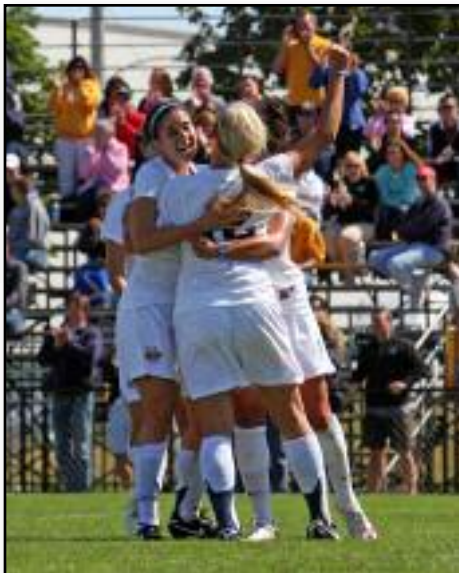

2009 Match by Match Results

Pepperdine 2, Marquette 1 • OT

Aug. 23 • Malibu, Calif • (0-1-0)

MALIBU, Calif. – The Marquette women's soccer team (0-1) couldn't hold on to an early 1-0 lead and fell in overtime, 2-1, at Pepperdine (1-0) Sunday afternoon in Malibu, Calif.

"Today was a disappointing result and performance," said head coach Markus Roeders. "Give Pepperdine credit for making a comeback, but we know our team is not happy with how we performed throughout the game today. Our quick start that resulted in a goal was outstanding, but we lacked consistency throughout. We worked hard without getting into a flow or taking advantage of what we created. Our team is better than this and I am certain we will rebound. They have shown some great soccer over the past few weeks, so now we will regroup and get ready for next weekend. As we always say, a season is a marathon and despite the start, we can still win it."

Sophomore Lindsey Page was credited with MU's lone goal early in the first half, while Michelle Spacciapoli and Sophia Medina each scored for the Waves.

Page, who started her first career game, got Marquette on the board just over two minutes into the game. Classmate Rachael Sloan sent a cross in front of the goal mouth right to Page of one timed the ball to the far post past Pepperdine keeper Roxanne Barker. Page's goal marked the first of her career at Marquette.

The Golden Eagles launched eight more shots, two on goal, before the Waves tallied the equalizer in 75th minute when Spacciapoli sent her shot to the far upper corner out of reach for Marquette goalkeeper Natalie Kulla.