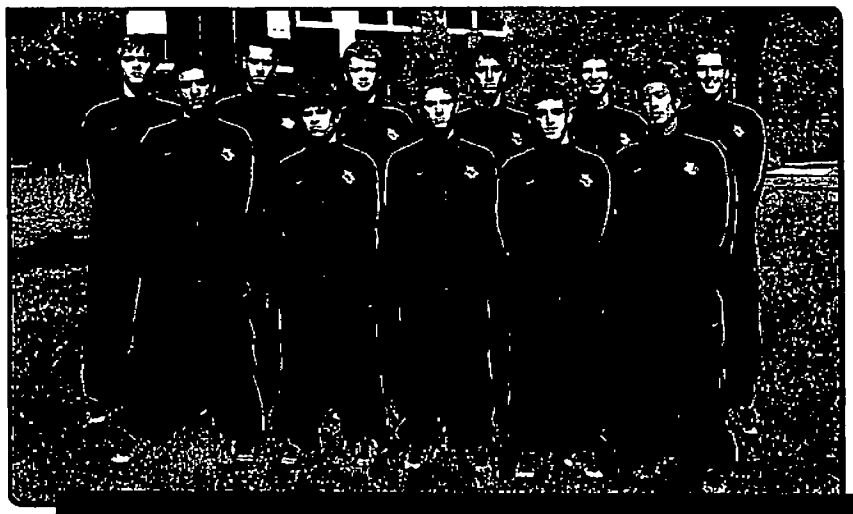

2005-06 Roster

2005-06 Marquette Men's Tennis Team: Back Row (L to R): Tomek Czernuszewicz, Trent Hagan, Eegis Vedrickas, Ian Kawas, Pete Van Lieshout, Brett Binkley. Front Row (L to R): Eric Fleming, Mario Lopez, Greg Sirotek, Ricky Servoss, Stephen Shao.

Name	Class		Hometown	High School/College
Brett Binkley	6-3	So.	Lenexa, Kan.	Shanee Mission Northwest
Tomek Czernuszewicz	6-1	Jr.	Missouri City, Texas	Strake Jesuit
Eric Fleming	6-0	Fr.	Roslindale, Mass.	Brookline
Trent Hagan	6-1	Fr.	Alpharetta, Ga.	
Ian Kawas	6-1	Sr.	San Pedro Sula, Honduras	El Buen Posder
Ricky Servoss	5-8	Sr.	Toledo, Ohio	St. John's Jesuit
Stephen Shao	6-2	Fr.	Greenville, Tenn.	Greenville
Greg Sirotek	5-8	So.	Winfield, Ill.	St. Francis
Pete Van Lieshout	6-1	So.	Oshkosh, Wis.	Oshkosh North
Eegis Vedrickas	5-11	Sr.	Vilnius, Lithuania	Salemejos Neziys

Head coach: Steve Rodecap

Assistant coach: Raj Gill

2005-06 Schedule

SEPTEMBER

16-17 at Ball State Invitational
23-25 Milwaukee Tennis Classic

OCTOBER

7-9 at Wisconsin Fall Invitational
14-16 Marquette Fall Invitational
20-25 at ITA Midwest Tournament

JANUARY

Wed. 25 UIC 4 p.m.
Sun. 29 Wright State 10 a.m.

FEBRUARY

Sat. 4 Eastern Illinois 1 p.m.
Sat. 11 Chicago State 11 a.m.
Sat. 11 Western Illinois 4 p.m.
Sat. 18 Southern Illinois 9 a.m.
Tue. 21 DePaul 4 p.m.
Fri. 24 Wis.-Green Bay 5 p.m.

MARCH

2-4 at HEB Championships Corpus Christi,
Wed. 8 Wisconsin 5 p.m.
Tue. 14 at South Carolina State 1 p.m. EST
Wed. 15 at The Citadel 2 p.m. EST
Fri. 17 vs Illinois State 1 p.m. EST
Sat. 25 Valparaiso noon
Sat. 25 South Dakota State 6 p.m.

APRIL

Sun. 2 at Western Michigan 1 p.m. EST
Fri. 7 at Georgetown 3 p.m. EDT
Sat. 8 at Rutgers noon EDT
Sun. 9 at Villanova 9 a.m. EDT
Sat. 15 at USF 3 p.m. EDT
Wed. 18 at St. Leo 3 p.m. EDT
20-22 BIG EAST Tournament