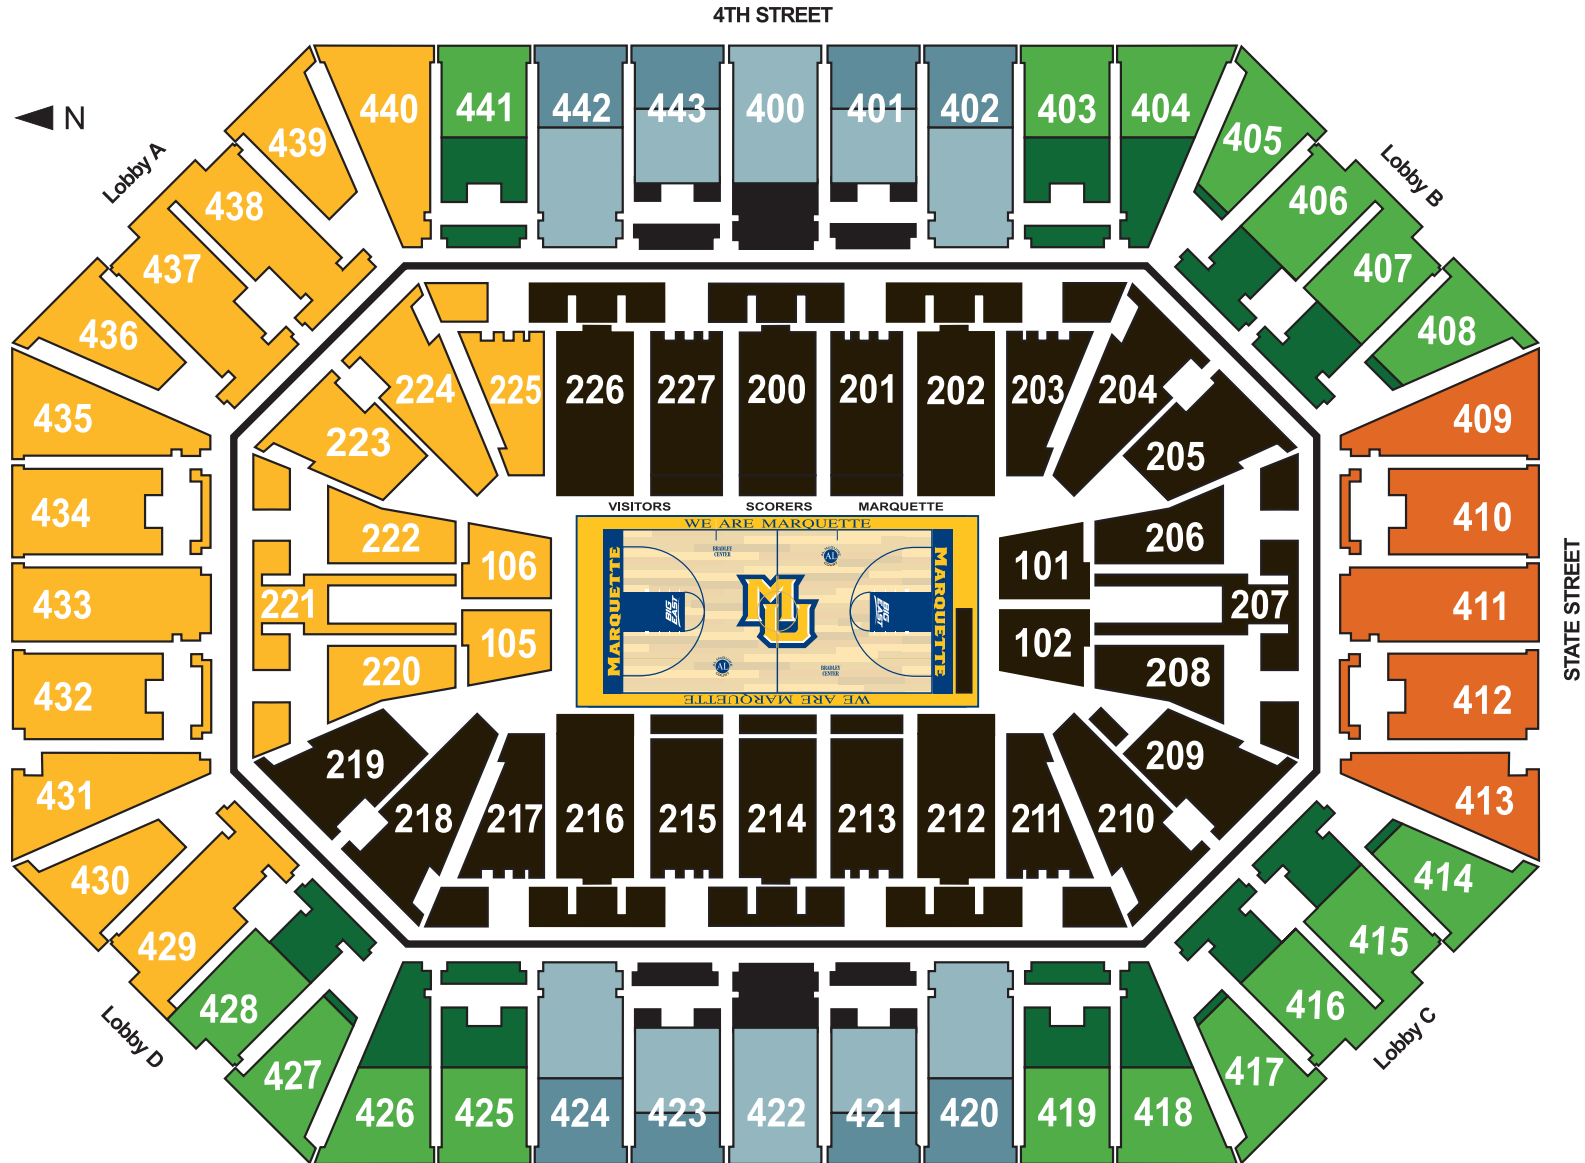

MARQUETTE MEN'S BASKETBALL TICKET PRICES FOR THE 2009/10 SEASON

	Call	\$450	\$275	\$99	N/A	N/A	Student section
Season Ticket Price	Call	\$450	\$275	\$99	N/A	N/A	Student section
Mini Plan Price	N/A	N/A	N/A	N/A	\$125	\$75	Student section