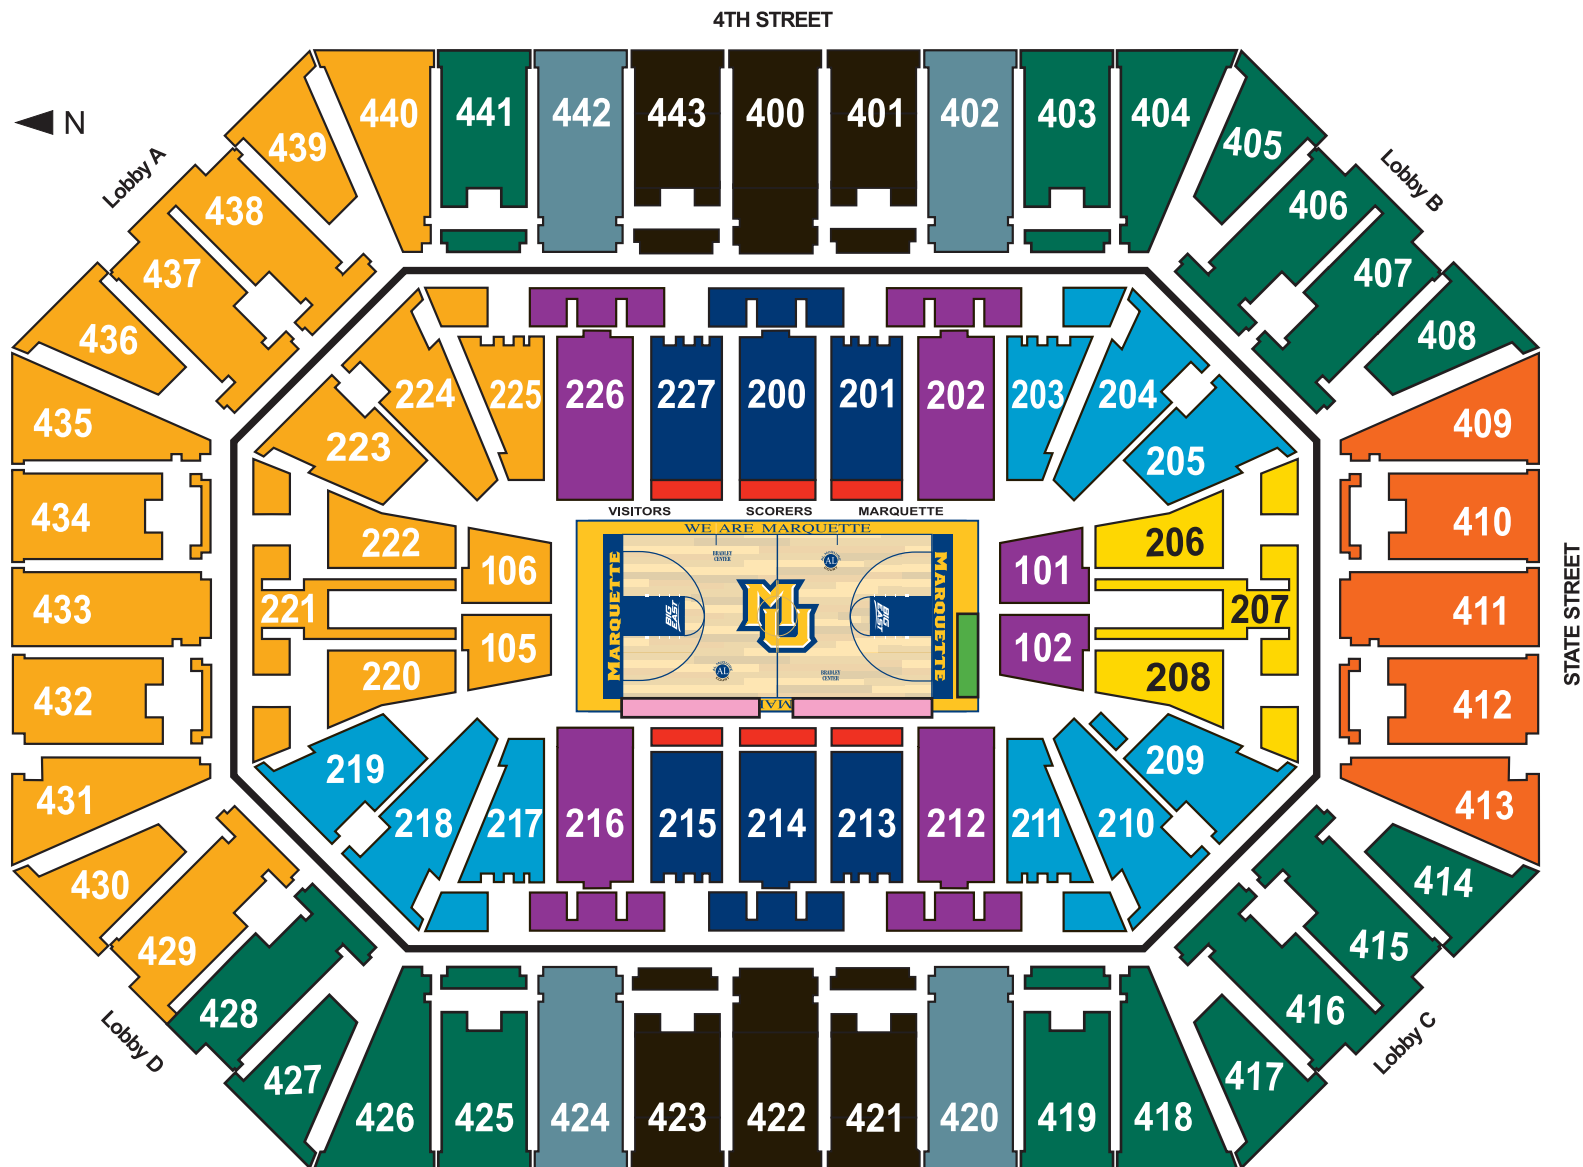

MARQUETTE MEN'S BASKETBALL TICKET PRICING

2011-12 AND 2012-13

Season Ticket Price	Call For Details	\$950	\$800	\$570	\$570	\$570	\$570	\$450	\$450	\$275	\$125	Student section
Donation Level Per Seat	Details	\$3500	\$3000	\$500	\$300	\$100	\$50	\$100	N/A	N/A	N/A	N/A