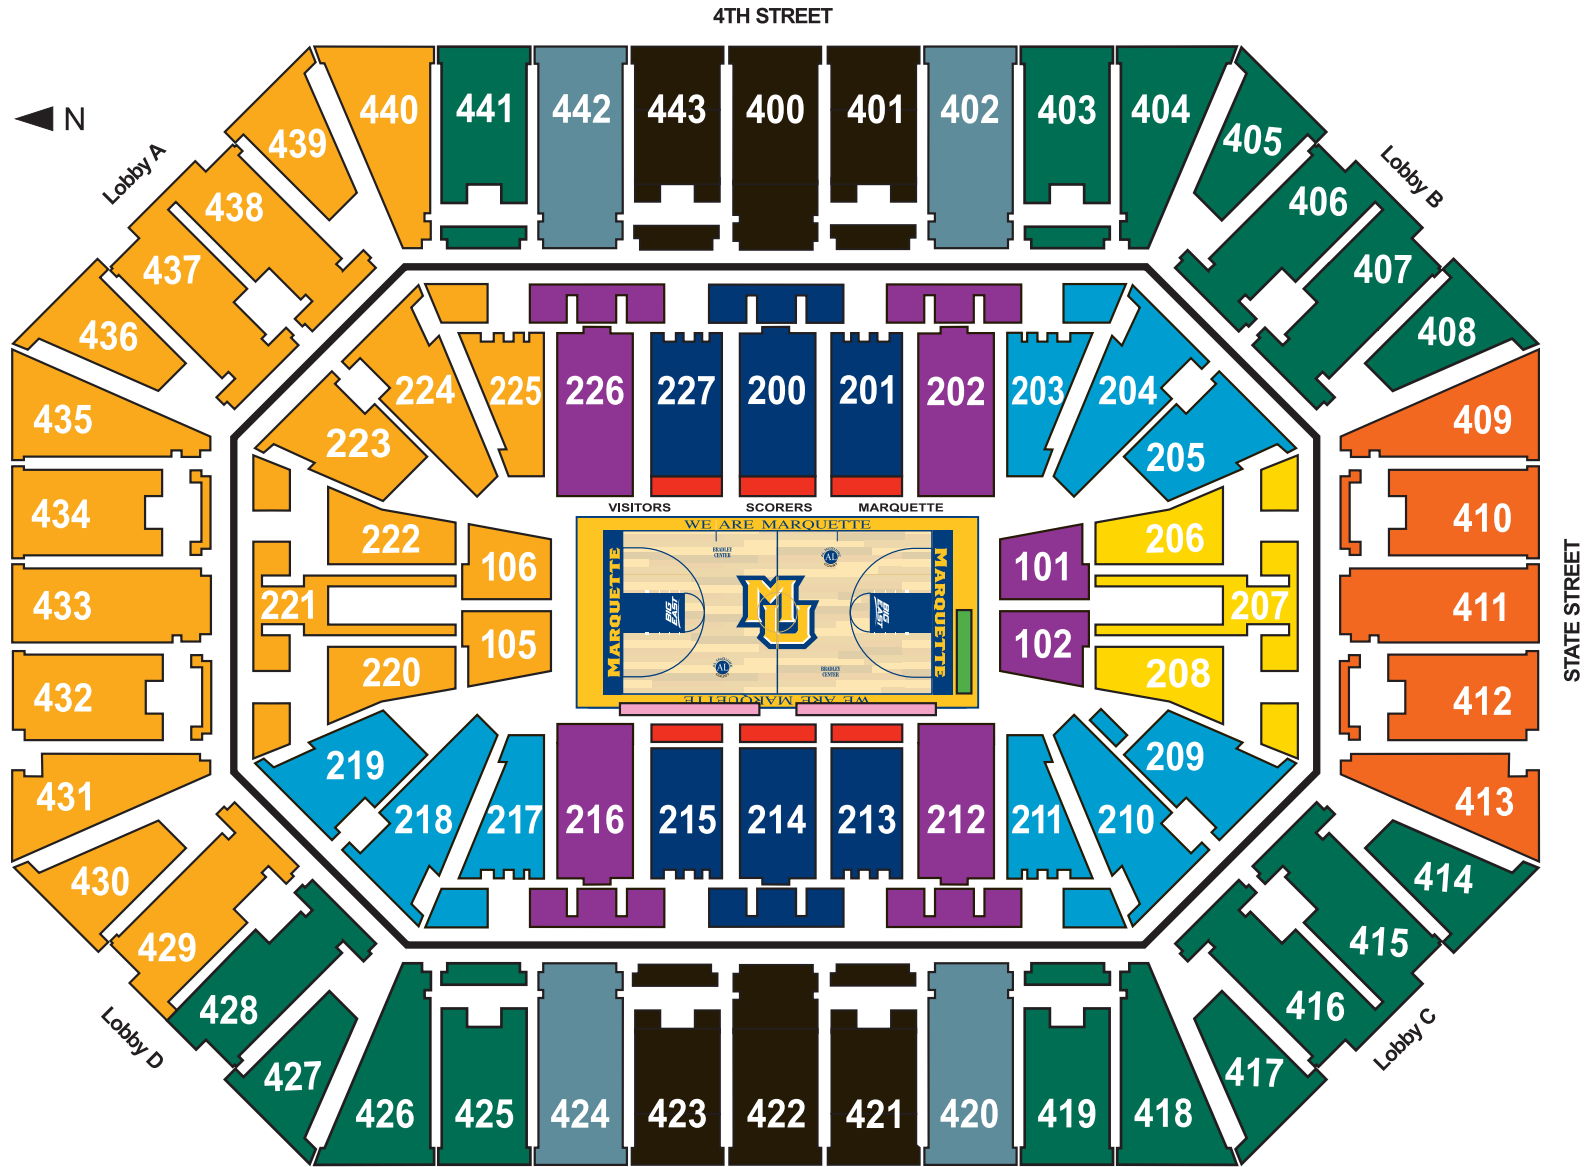

MARQUETTE MEN'S BASKETBALL TICKET PRICING

	Call For Details	Call For Details	Call For Details	\$570*	\$570*	\$570*	\$570*	\$450	\$450	\$275	\$99	Student section
Season Ticket Price	Call For Details	Call For Details	Call For Details	\$570*	\$570*	\$570*	\$570*	\$450	\$450	\$275	\$99	Student section
Donation Level Per Seat	Call For Details	Call For Details	Call For Details	\$375	\$225	\$75	\$50	\$75	N/A	N/A	N/A	N/A

(* Price varies based on number of home games. Price equals \$30 per game.)