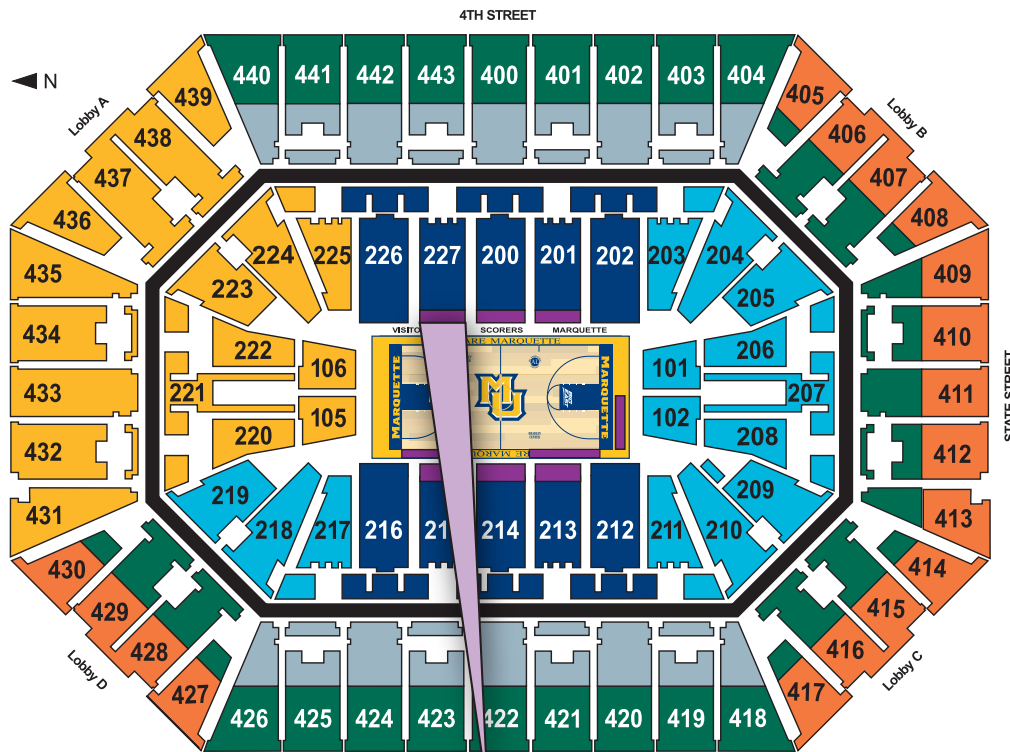

YOUR BLUE & GOLD FUND MARQUETTE BASKETBALL PREFERRED SEATS

SECTION 227

1	2	3	4	5	6	7	8	9	10	11	12	13	14	Row A
1	2	3	4	5	6	7	8	9	10	11	12	13	14	Row DDD
1	2	3	4	5	6	7	8	9	10	11	12	13	14	Row CCC
1	2	3	4	5	6	7	8	9	10	11	12	13	14	Row BBB

COURT