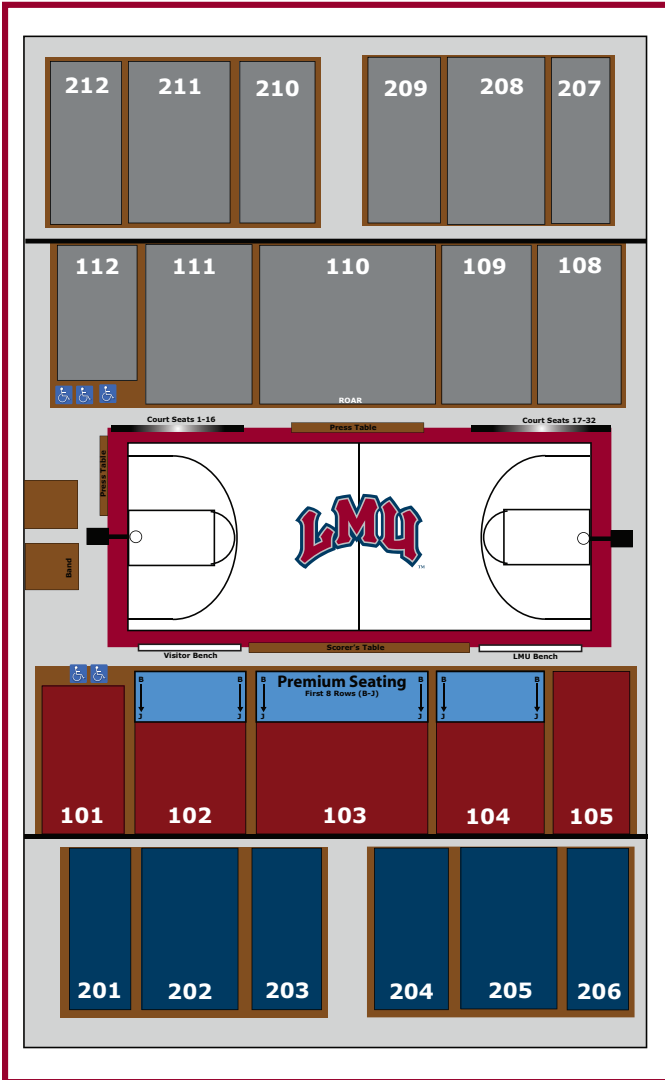

LMU TICKET ORDER FORM

LIONSFUND & PREMIUM SEATING

LionsFund Premium Seats (Sections 102-104, Rows B-J) – The ultimate season ticket where you not only have the best seat in the house, but you are part of something bigger. With a premium seat at Gersten Pavilion and its built-in \$250 donation (per season ticket) to LionsFund, you are giving back to LMU and its more than 450 student-athletes through LionsFund. Gifts to LionsFund assist to provide the resources needed for LMU Athletics to achieve the highest level of success both athletically and academically, and are critical in the LMU Athletics Department goal of Building Champions.

LIONSFUND PREMIUM SEATING BENEFITS:

- Access to exclusive LionsFund gameday events.
- A 10% discount on all merchandise in the LMU Spirit Shop (in Gersten Pavilion) for the 2011-12 season.
- Invitation to LMU Athletics' Centennial Celebration events.
- Additional two complimentary student-section tickets for the LionsFund Game Night and free Centennial Celebration give-away.
- 21 LMU Lions NCAA Division I home games, including the Centennial Classic
- General admission to designated double or triple-header games with women's basketball
- Priority access to tickets for 2012 WCC Championships in Las Vegas
- Priority access to tickets for any postseason tournaments
- \$200 tax deduction per season ticket.
- Donors of \$1,000 or more become Presidential Donors to LMU and receive additional University benefits. Visit LMU.edu/giving for more information.

	No.	Price	Total
Crimson Level (Lower)			
Adult		\$225	
Young Alum*		\$125	
Faculty/Staff^		\$125	
Upper Level			
Adult		\$150	
Child/Senior!		\$100	

Women's Basketball

General Admission	No.	Price	Total
Floor (subject to availability)		\$100	
Adult		\$75	
Child/Senior!		\$75	