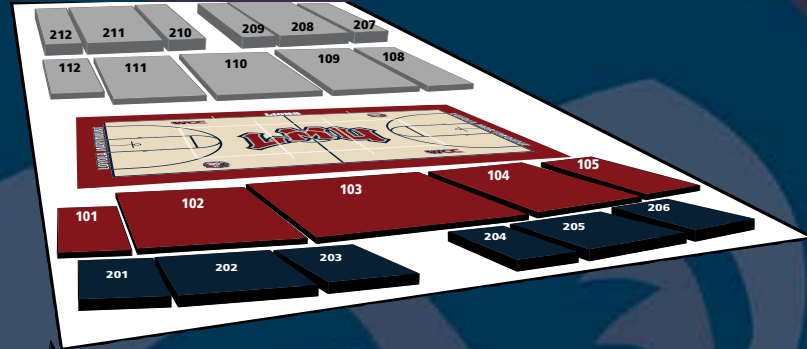

2008-09 Women's Home Games

 Nov. 8 Pt. Loma	 Nov. 24 LBSU	 Nov. 28-29 LMU Ayers Classic Idaho State vs. LMU Georgetown vs. NDSU	 Dec. 6 UNLV	 Dec. 14 Boise St.	 Dec. 28-29 Hilton LAX Holiday San Jose St. vs. LMU Delaware vs. Stony Brook	 WCC Play Begins Jan. 15 vs. SMC

WCC TOURNEY IN VEGAS: For the first time in the history of the West Coast Conference, the annual WCC Basketball Championship will be held on a neutral site. The WCC heads to Las Vegas as the 23rd annual tournament will be held at the 7,471-seat Orleans Arena from March 6-9. Don't miss any of the postseason excitement and as an LMU season ticket holder you get priority to purchase tournament tickets through the LMU ticket office. Get them today!

Insure you get the best seats in the house by becoming a season ticket holder and by joining LionsFund. Not only are you helping the general scholarship fund of LMU athletics, you guarantee your seat in the Crimson Section (101-105). The longer you are a member, the greater the chance of upgrading your seats. **ACT NOW** and join LionsFund to do a great thing for a Lion and your seat.

Season tickets available NOW.
Individual tickets go on sale through the LMU Ticket Office on Oct. 15.
Premier games:
Men:
Nov. 21 vs. Notre Dame
Dec. 6 vs. Wyoming
Jan. 24 vs. Gonzaga
Feb. 7 vs. Pepperdine
Women:
Feb. 7 vs. Pepperdine

LIONS FUND
310.338.5125
golions@lmu.edu

Gersten Pavilion
Loyola Marymount University

2008-09 Men's Ticket Options

Section	Season Ticket	Individual Regular	Individual Premier
Crimson Level (Lower)	$200	$20	$25
Young Alum*	$100	$20	$25
Faculty/Staff^	$100	$20	$25
Navy Level (Upper)	$150	$15	$15
Child/Senior!	$100	$10	$10
Visiting Student	n/a	$10	$10
Student Section			
LMU Student	Free with LMU OneCard		
Faculty/Staff^	Free with LMU OneCard		
Student Guest	n/a	$15	$15

* - Fewer than 5 years. ! - Child 12 and under/Senior 55 and over. ^ - Limit Two tickets with valid LMU OneCard

2008-09 Women's Ticket Options

General Admission	$75	$10	Men's Prices
Child/Senior !	$75	$7	
Faculty/Staff^	Free with LMU OneCard		
Student Section	Free with LMU OneCard		

2008-09 WCC Tournament

All-Session - Men & Women	$135*
Single Session - Student Men	$10 per game
Single Session - Student Women	$5 per game

& - Must be LMU season ticket holder, limit to four.

TO RESERVE YOUR SEATS TODAY, CALL 310-338-LION
OR VISIT LMULIONS.COM