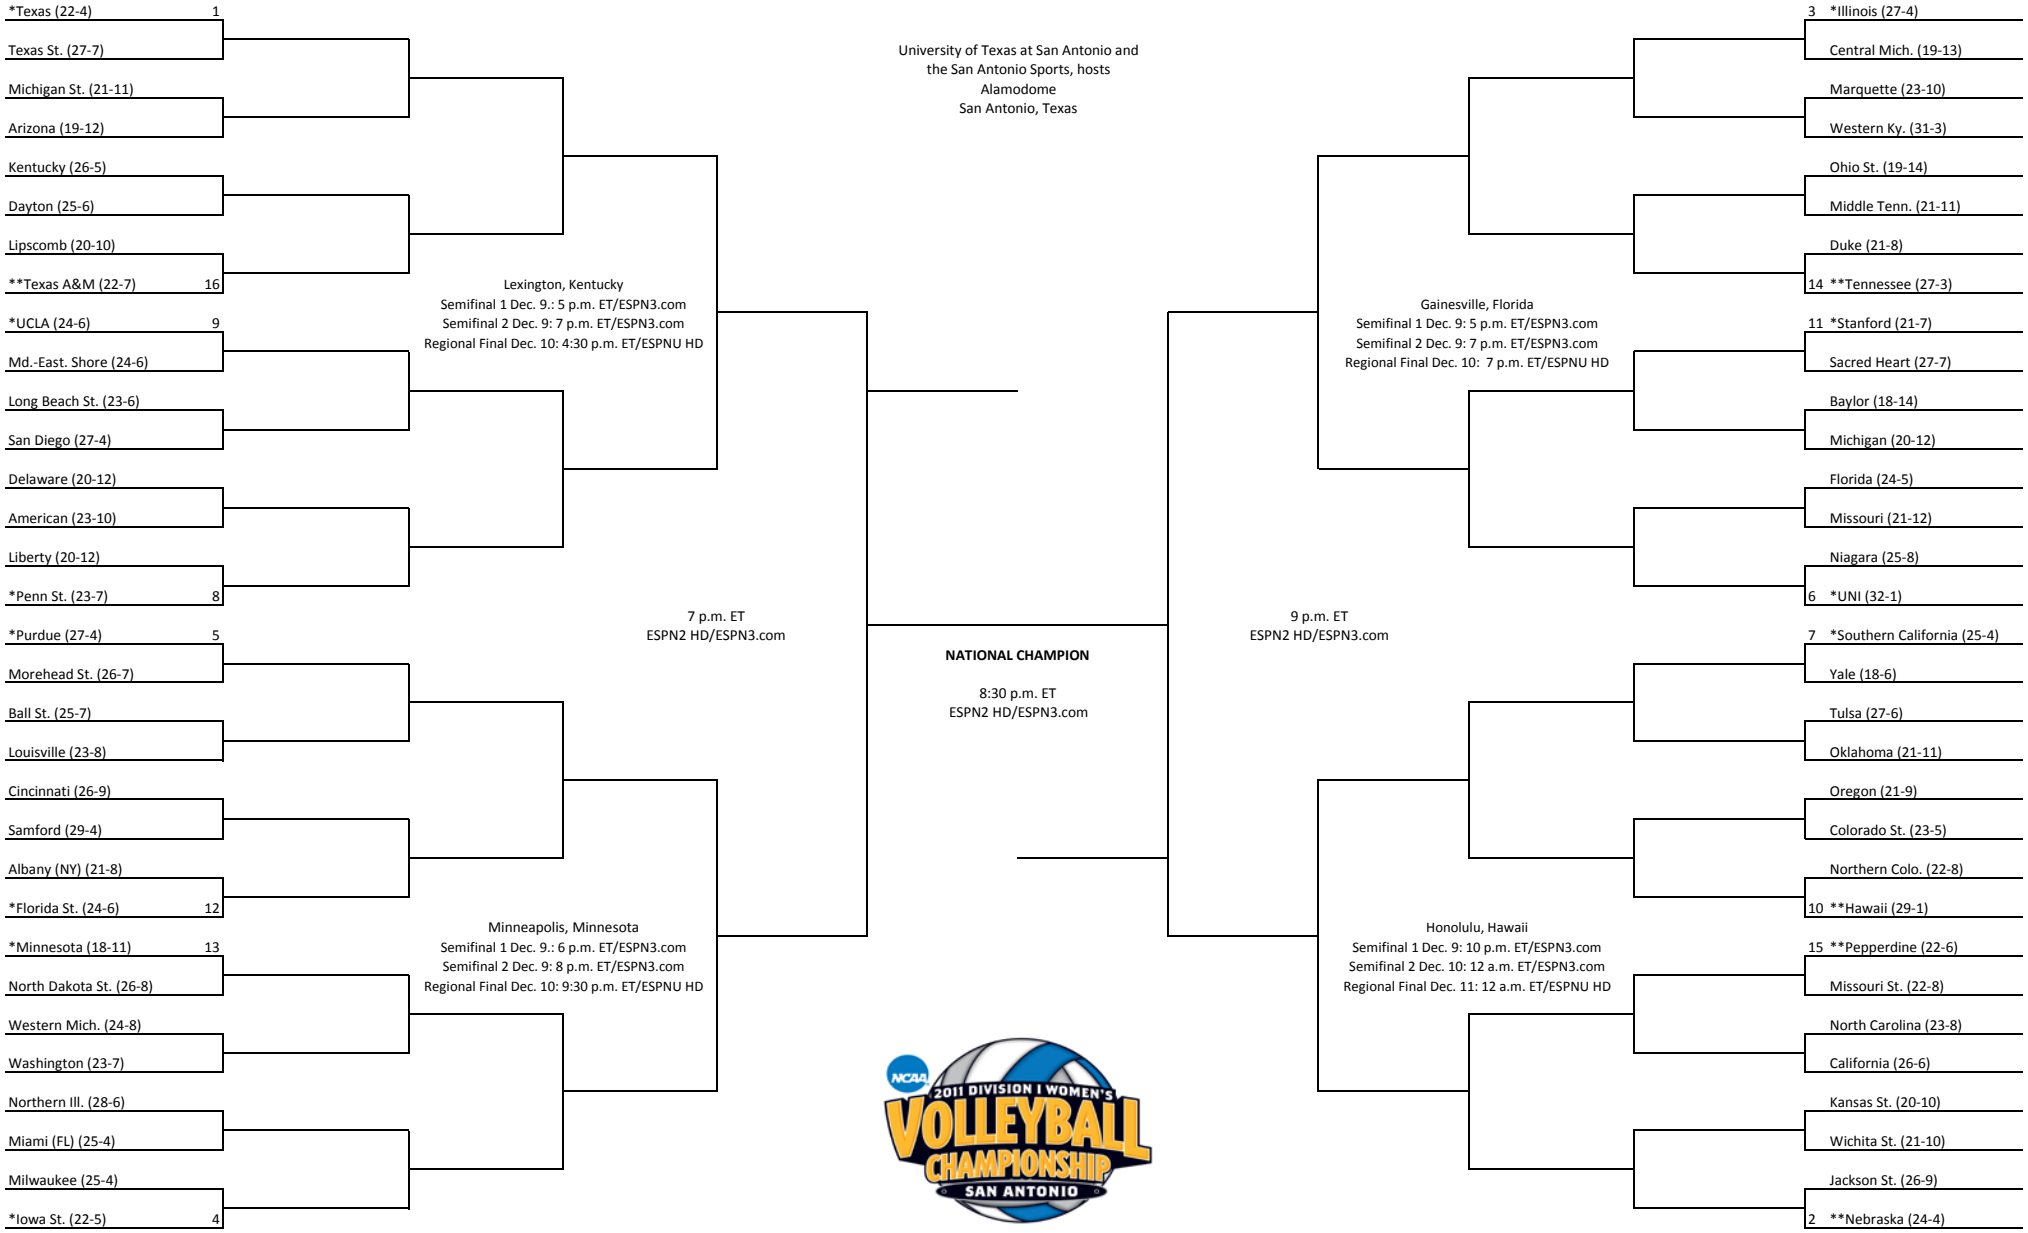

2011 Division I Women's VOLLEYBALL CHAMPIONSHIP

First and Second Rounds
December 1-2 or 2-3

Regionals
December 9-10

Semifinals
December 15

National Championship
December 17

Semifinals
December 15

Regionals
December 9-10

First and Second Rounds
December 1-2 or 2-3

* Host Institution - Friday/Saturday, December 2-3.
** Host Institution - Thursday/Friday, December 1-2.