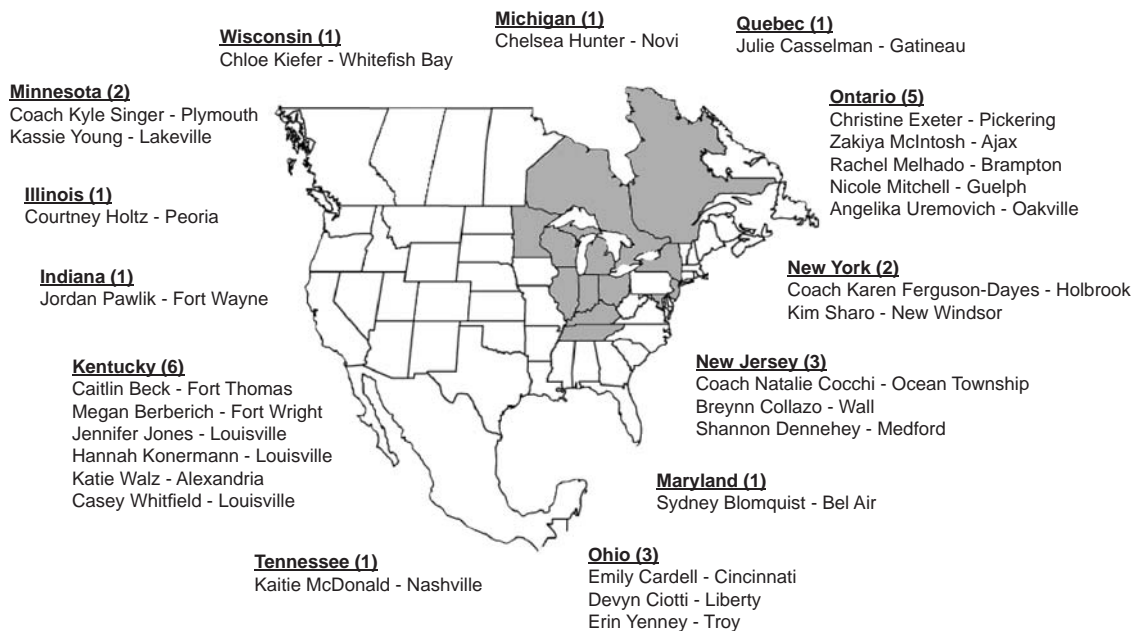

Head Coach: Karen Ferguson-Dayes (Connecticut, 1993), 12th season at U of L
Associate Head Coach: Kyle Singer (Virginia, 2001), 5th season at U of L
Assistant Coach: Natalie Cocchi (West Virginia, 2008), 3rd season at U of L

BREAKDOWN BY STATE

BREAKDOWN BY CLASS

1. **Seniors (5)**
   Caitlin Beck
   Jennifer Jones
   Chloe Kiefer
   Kaitie McDonald
   Kassie Young
2. **Juniors (2)**
   Emily Cardell
   Courtney Holtz
3. **Sophomores (9)**
   Megan Berberich
   Julie Casselman
   Christine Exeter
   Chelsea Hunter
   Rachel Melhado
   Nicole Mitchell
   Jordan Pawlik
   Angelika Uremovich
   Katie Walz
4. **Freshmen (9)**
   Sydney Blomquist
   Devyn Ciotti
   Breyann Collazo
   Shannon Dennehey
   Hannah Konermann
   Zakiya McIntosh
   Kim Sharo
   Casey Whitfield
   Erin Yenney

PRONUNCIATION GUIDE

Sydney Blomquist.....	BLOMB-quist	Christine Exeter	EXIT-ur
Devyn Ciotti	SEE-ah-tee	Chloe Kiefer	KLO-we KEY-fur
Natalie Cocchi	COTCH-ee	Zakiya McIntosh	Zuh-KEY-uh
Breyann Collazo	BREE-in Cuh-LAH-ZOH	Angelika Uremovich.....	YOU-rim-uh-vitch
Shannon Dennehey.....	DEN-uh-HEE	Erin Yenney	YEN-eee