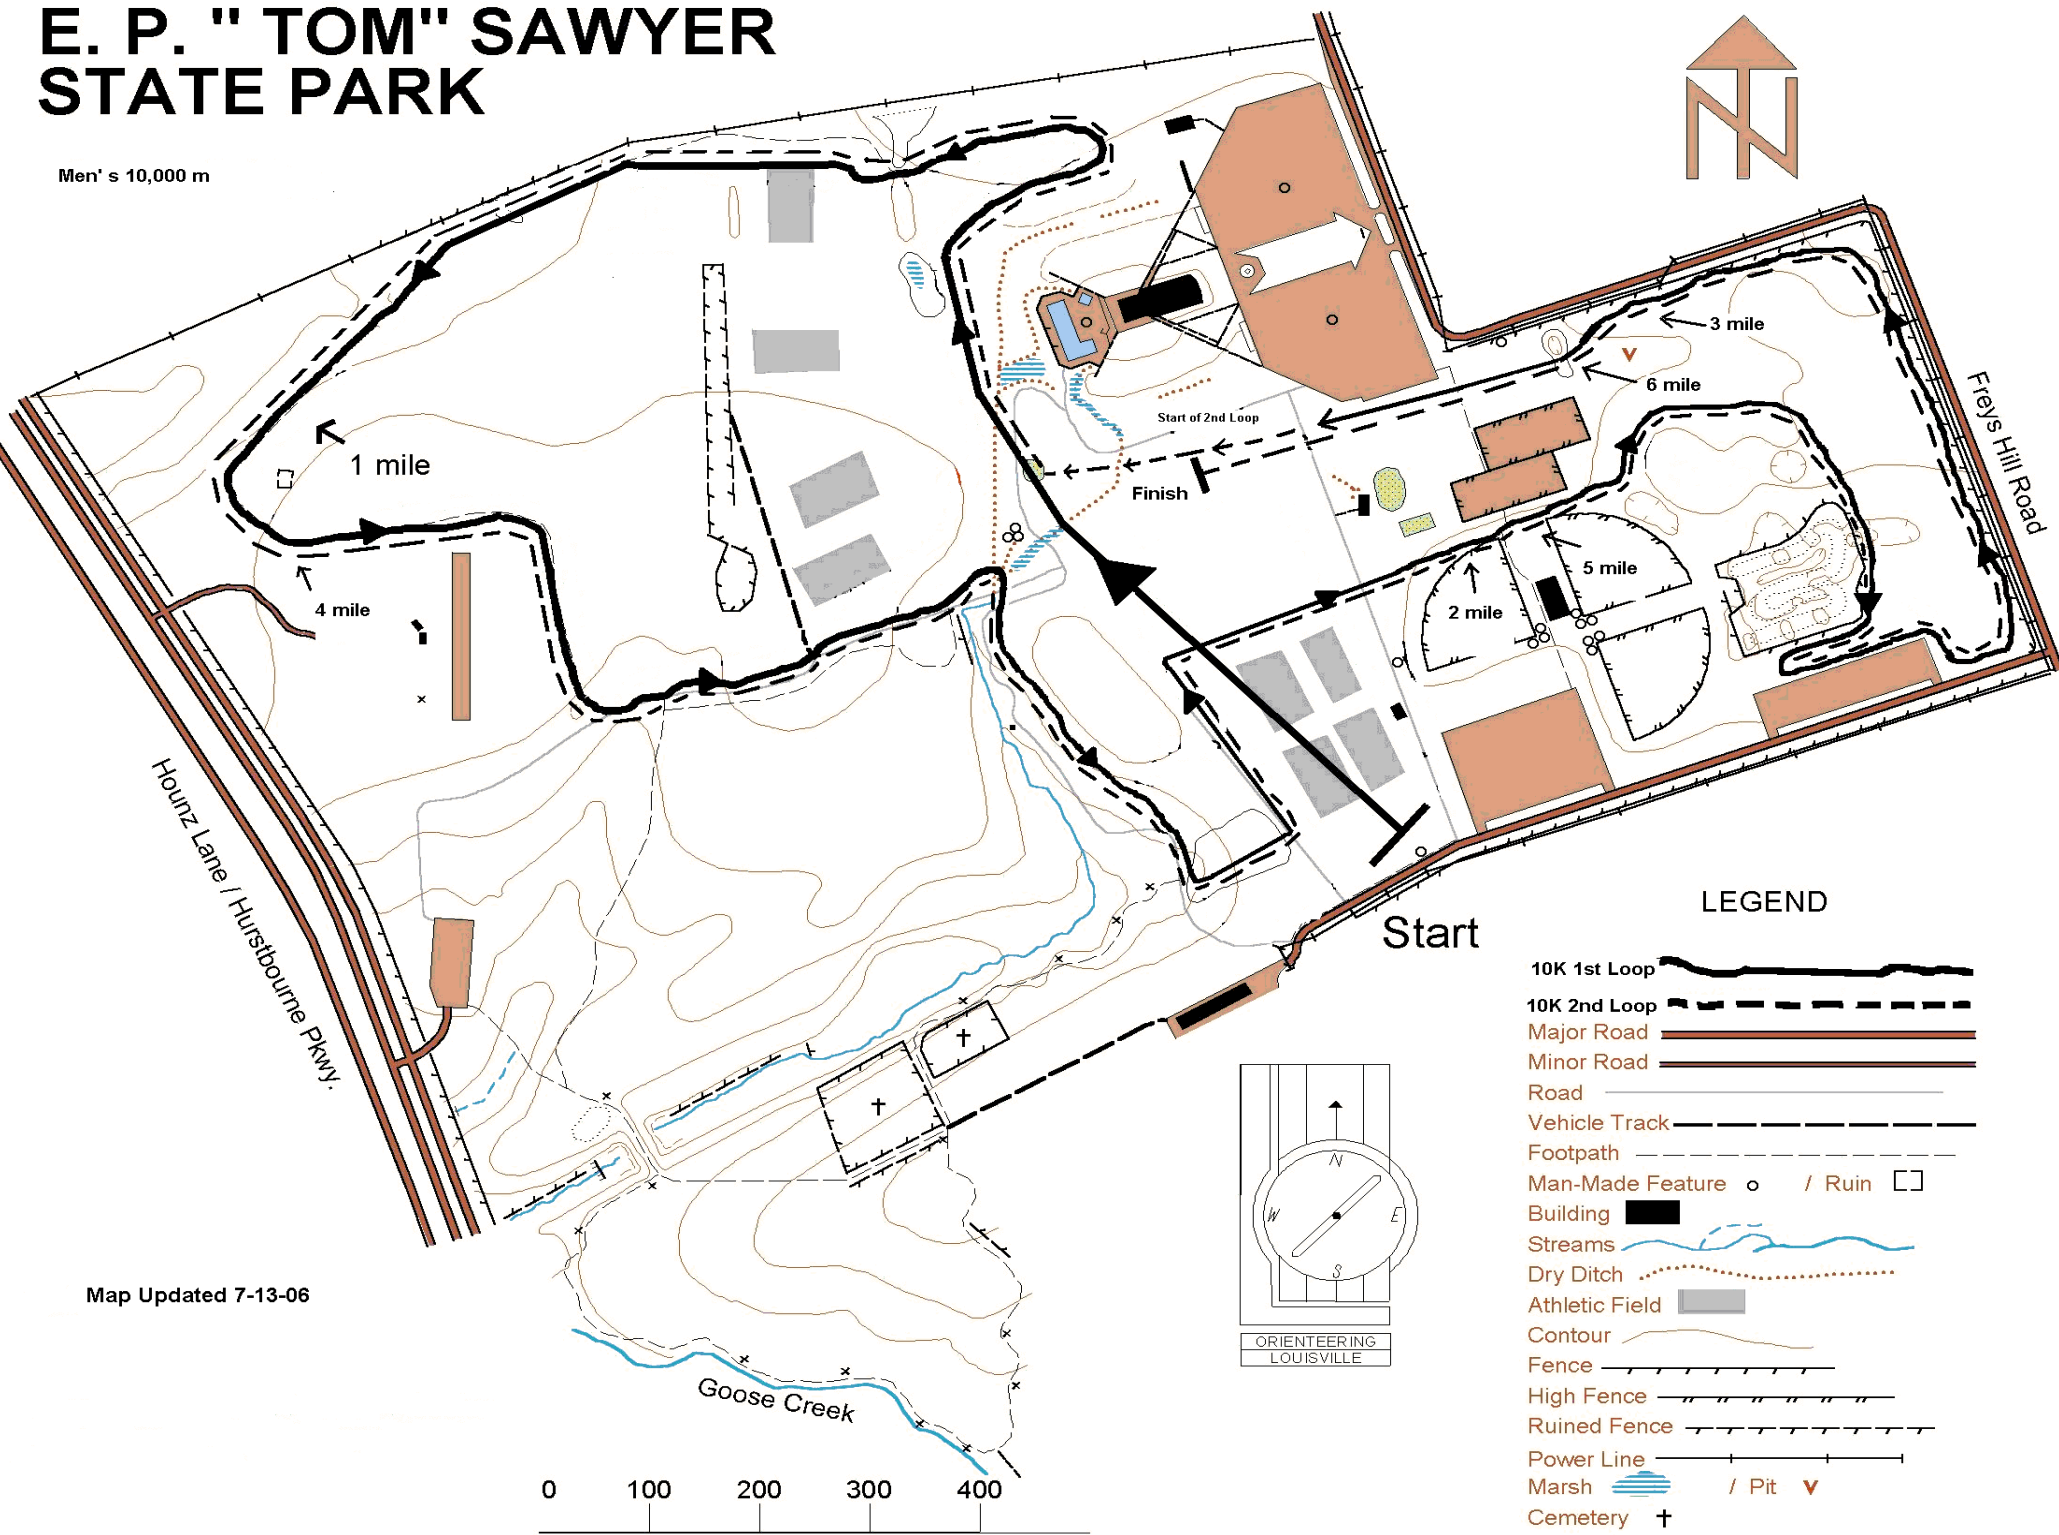

E. P. "TOM" SAWYER STATE PARK

Men's 10,000 m

LEGEND

- 10K 1st Loop
- 10K 2nd Loop
- Major Road
- Minor Road
- Road
- Vehicle Track
- Footpath
- Man-Made Feature / Ruin
- Building
- Streams
- Dry Ditch
- Athletic Field
- Contour
- Fence
- High Fence
- Ruined Fence
- Power Line
- Marsh / Pit
- Cemetery

Map Updated 7-13-06

0 100 200 300 400