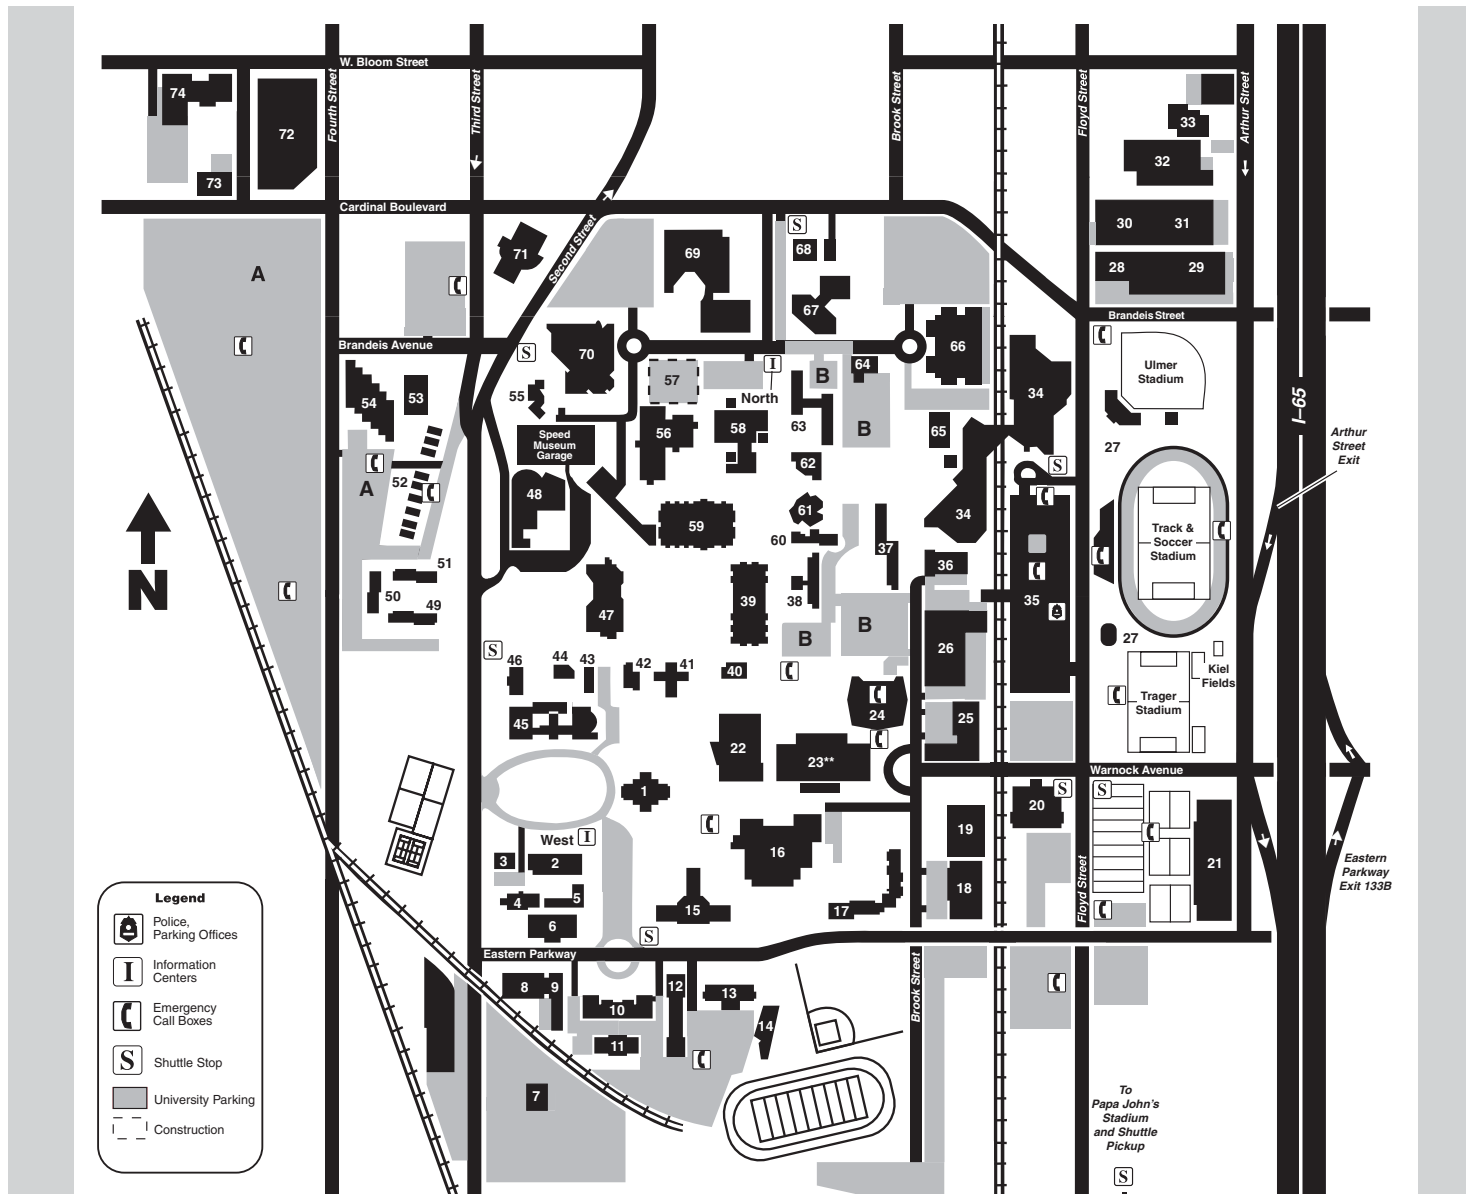

U of L Campus Map

Building Index

- 23 Academic Building (Lutz Hall)
- 5 Administrative Annex
- 32 Archaeological Survey/Transportation Center
- 62 Baptist Campus Center
- 21 Bass-Rudd Tennis Center
- 31 Belknap Operations Center
- 39 Bingham Humanities Building
- 45 Brandeis School of Law
- 2 Brigman Hall
- 44 Brodschi Hall
- 70 Business and Public Administration, College of
- 27 Cardinal Park
- 50 Center Hall
- 28 Central Receiving
- 17 Chemistry Building
- 24 Crawford Gymnasium
- 58 Davidson Hall
- 18 Development & Univ. Relations
- 6 Dougherty Hall
- 67 Education, School of
- 47 Ekstrom Library
- 7 Engineering Graphics

- 45 Law, Brandeis School of
- 59 Life Sciences Building
- 54 Louisville Hall
- 23 Lutz Hall (Academic Building)
- 3 McCandless Hall
- 63 Miller Hall
- 16 Miller Information Technology Center
- 64 Minority Services Building
- 69 Music, School of
- 15 Natural Sciences Building
- 46 Oppenheimer Hall
- ** Papa John's Cardinal Stadium (2800 S. Floyd St.)
- 60 Overseers Honors House
- 14 Parkway Field House
- 4 Patterson Hall
- 29 Personnel Services Building
- 65 Red Barn
- 55 Robbins Hall
- 9 Sackett Hall
- 22 Schneider Hall
- 25 Service Complex
- 52 Sorority/Fraternity Houses
- 10 Speed, J.B. (Main) Building
- 48 Speed, J.B., Art Museum, 2035 S. Third St.