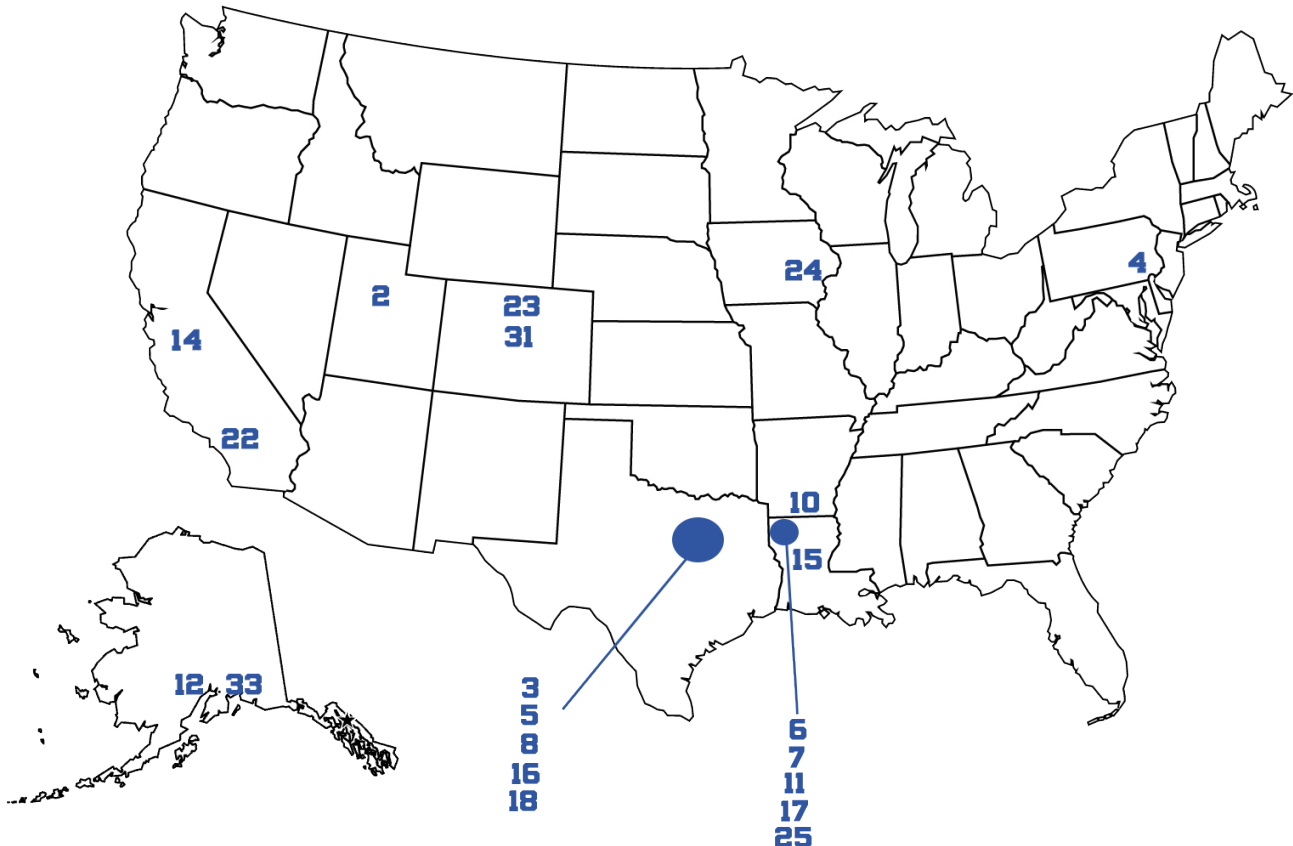

LADY TECHSTERS ACROSS THE NATION