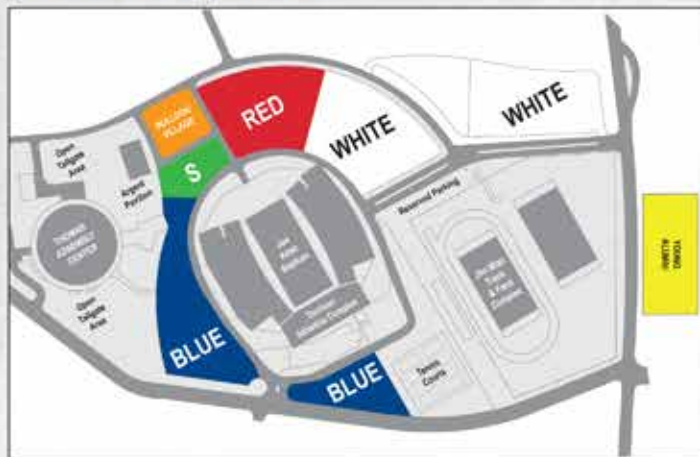

FOOTBALL

BASKETBALL

PREMIUM RESERVED PARKING

Blue = \$3,500+	White = \$500-\$1,499
Red = \$1,500-\$3,499	YA = \$50
S = Suite Holders	Orange = Bulldog Village

- Parking in Lots Blue, Red, White and Young Alumni is reserved for LTAC members dependent upon LTAC membership level* and purchase of season tickets.
- LTAC members and Alumni Association members are invited to attend the Alumni Association/LTAC tailgate at the Argent Pavilion for food and drinks (as available) prior to every home game.
- RV parking is available to LTAC Members at the Champion Level (\$1,500 +) and up (based upon availability).
- For information on reserved tailgating and RV spots, contact Tyson Baldwin at 318-255-7950 or Tyson@LATEchAlumni.org